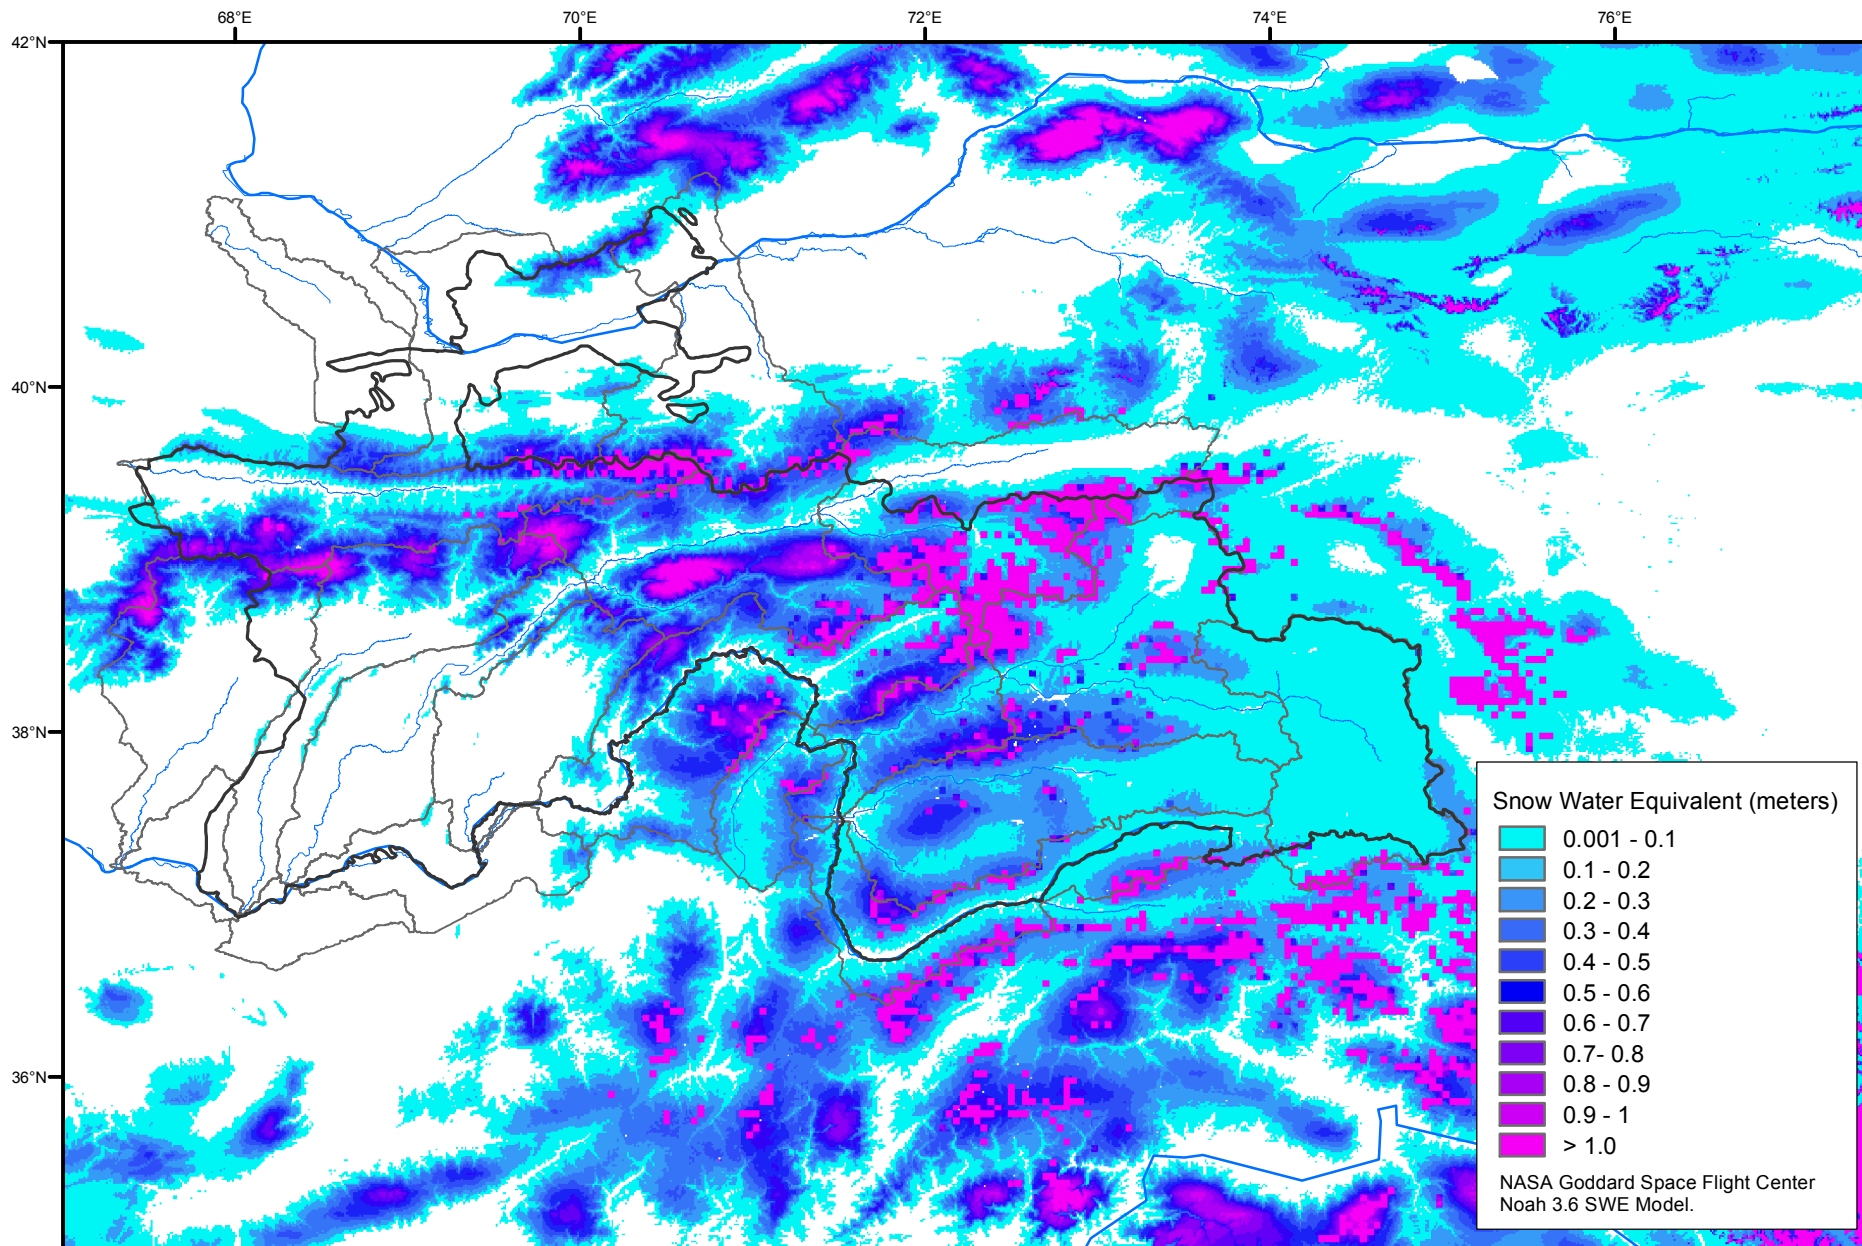

Snow Water Equivalent by Basin

February 24, 2016

Map created by USGS/EROS