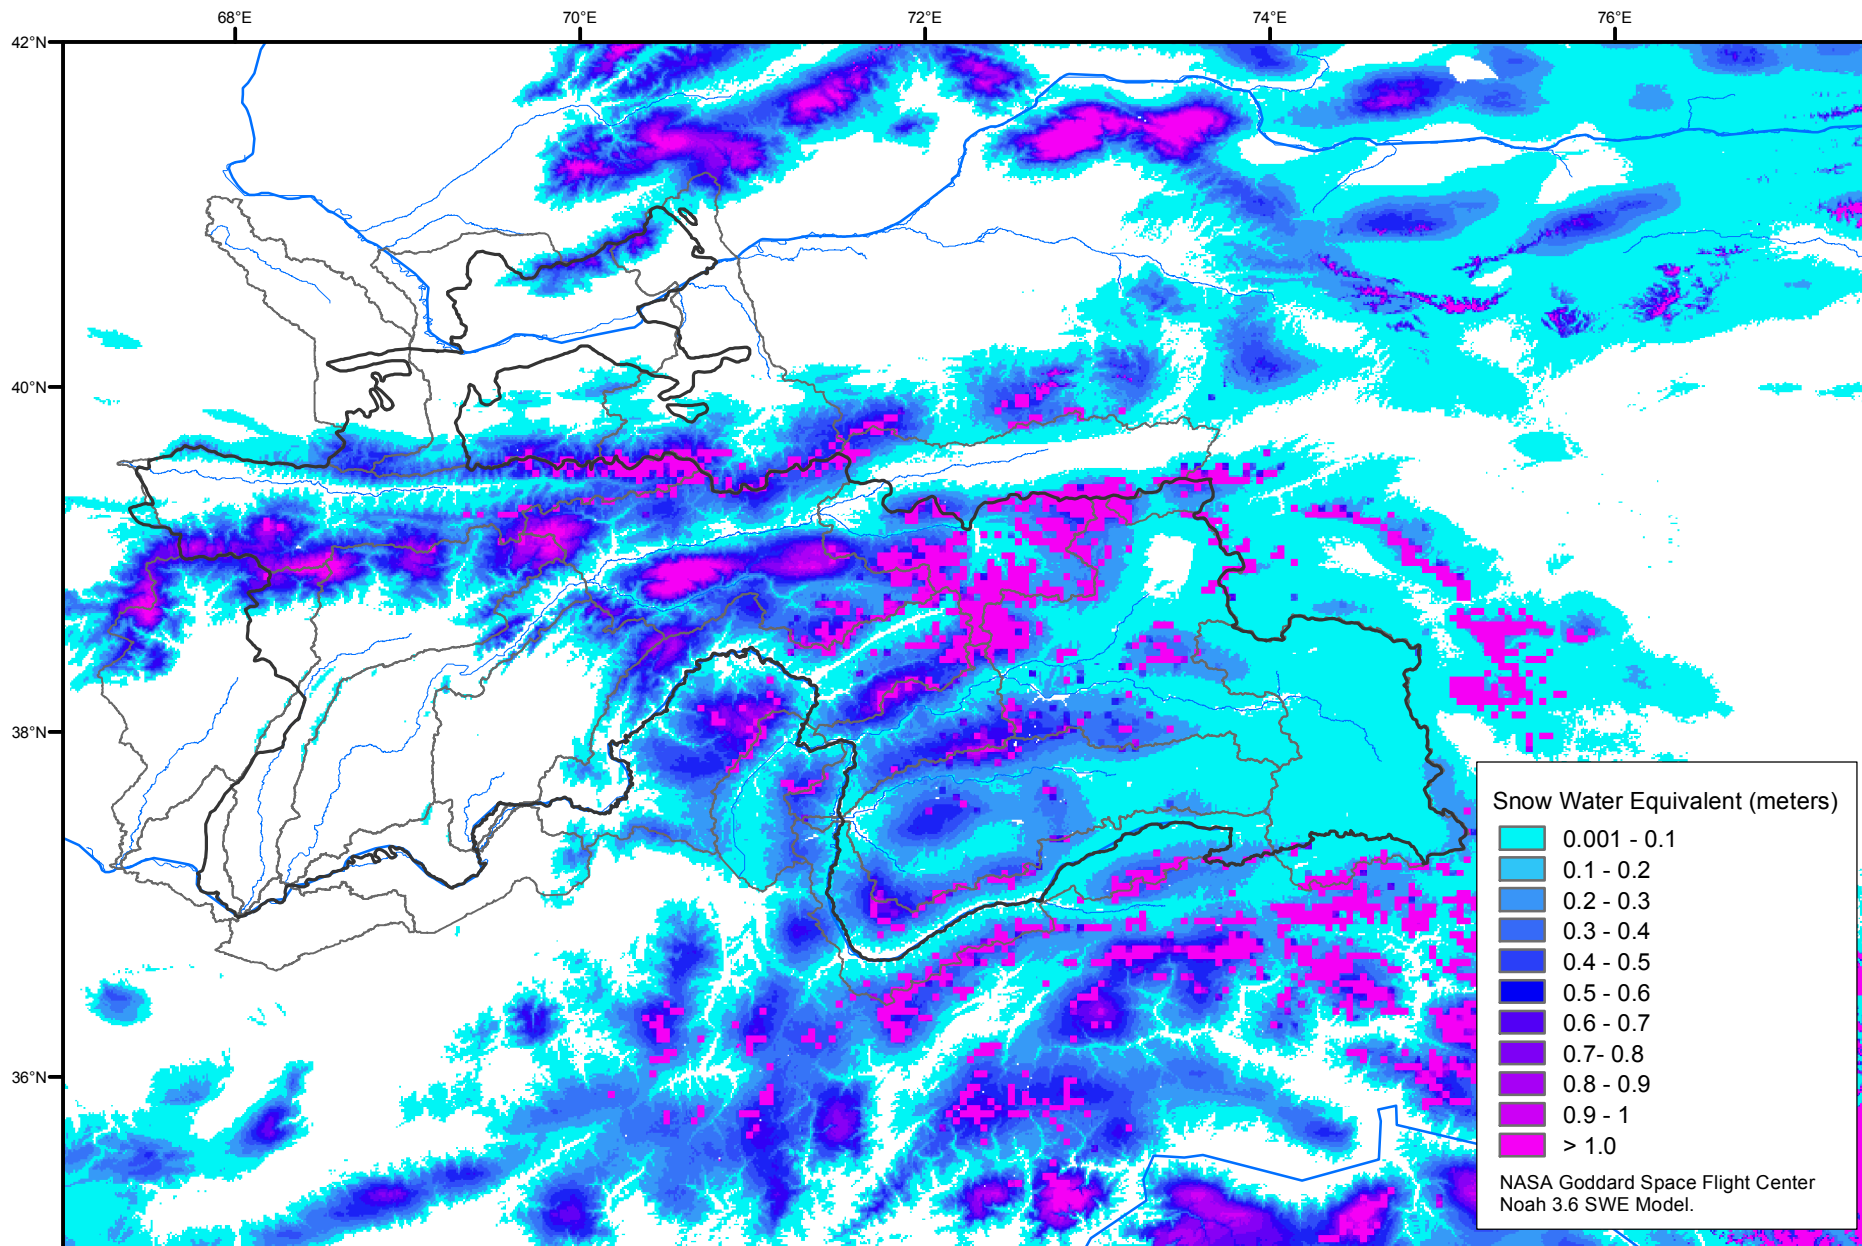

Snow Water Equivalent by Basin

February 25, 2016

Map created by USGS/EROS