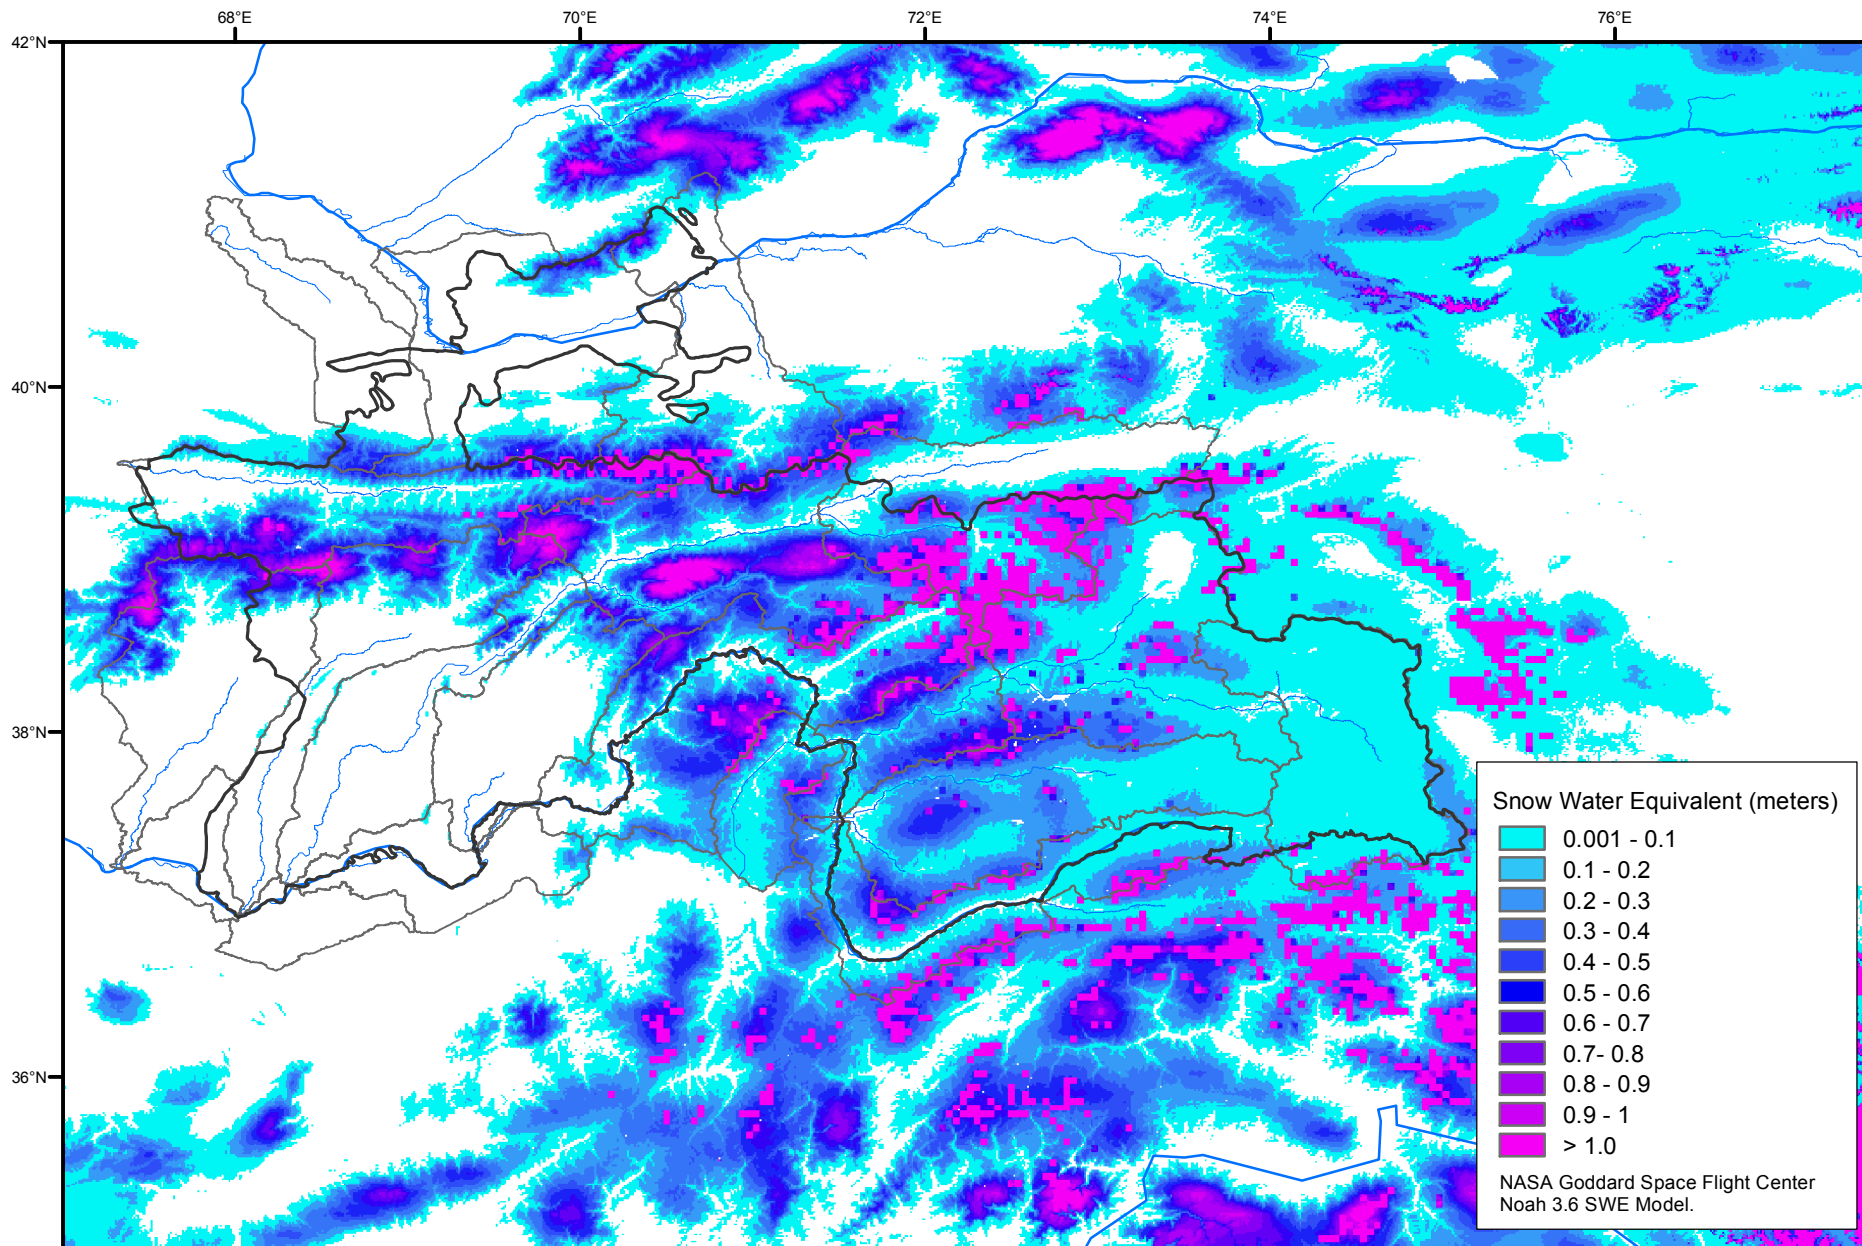

Snow Water Equivalent by Basin

February 26, 2016

Map created by USGS/EROS