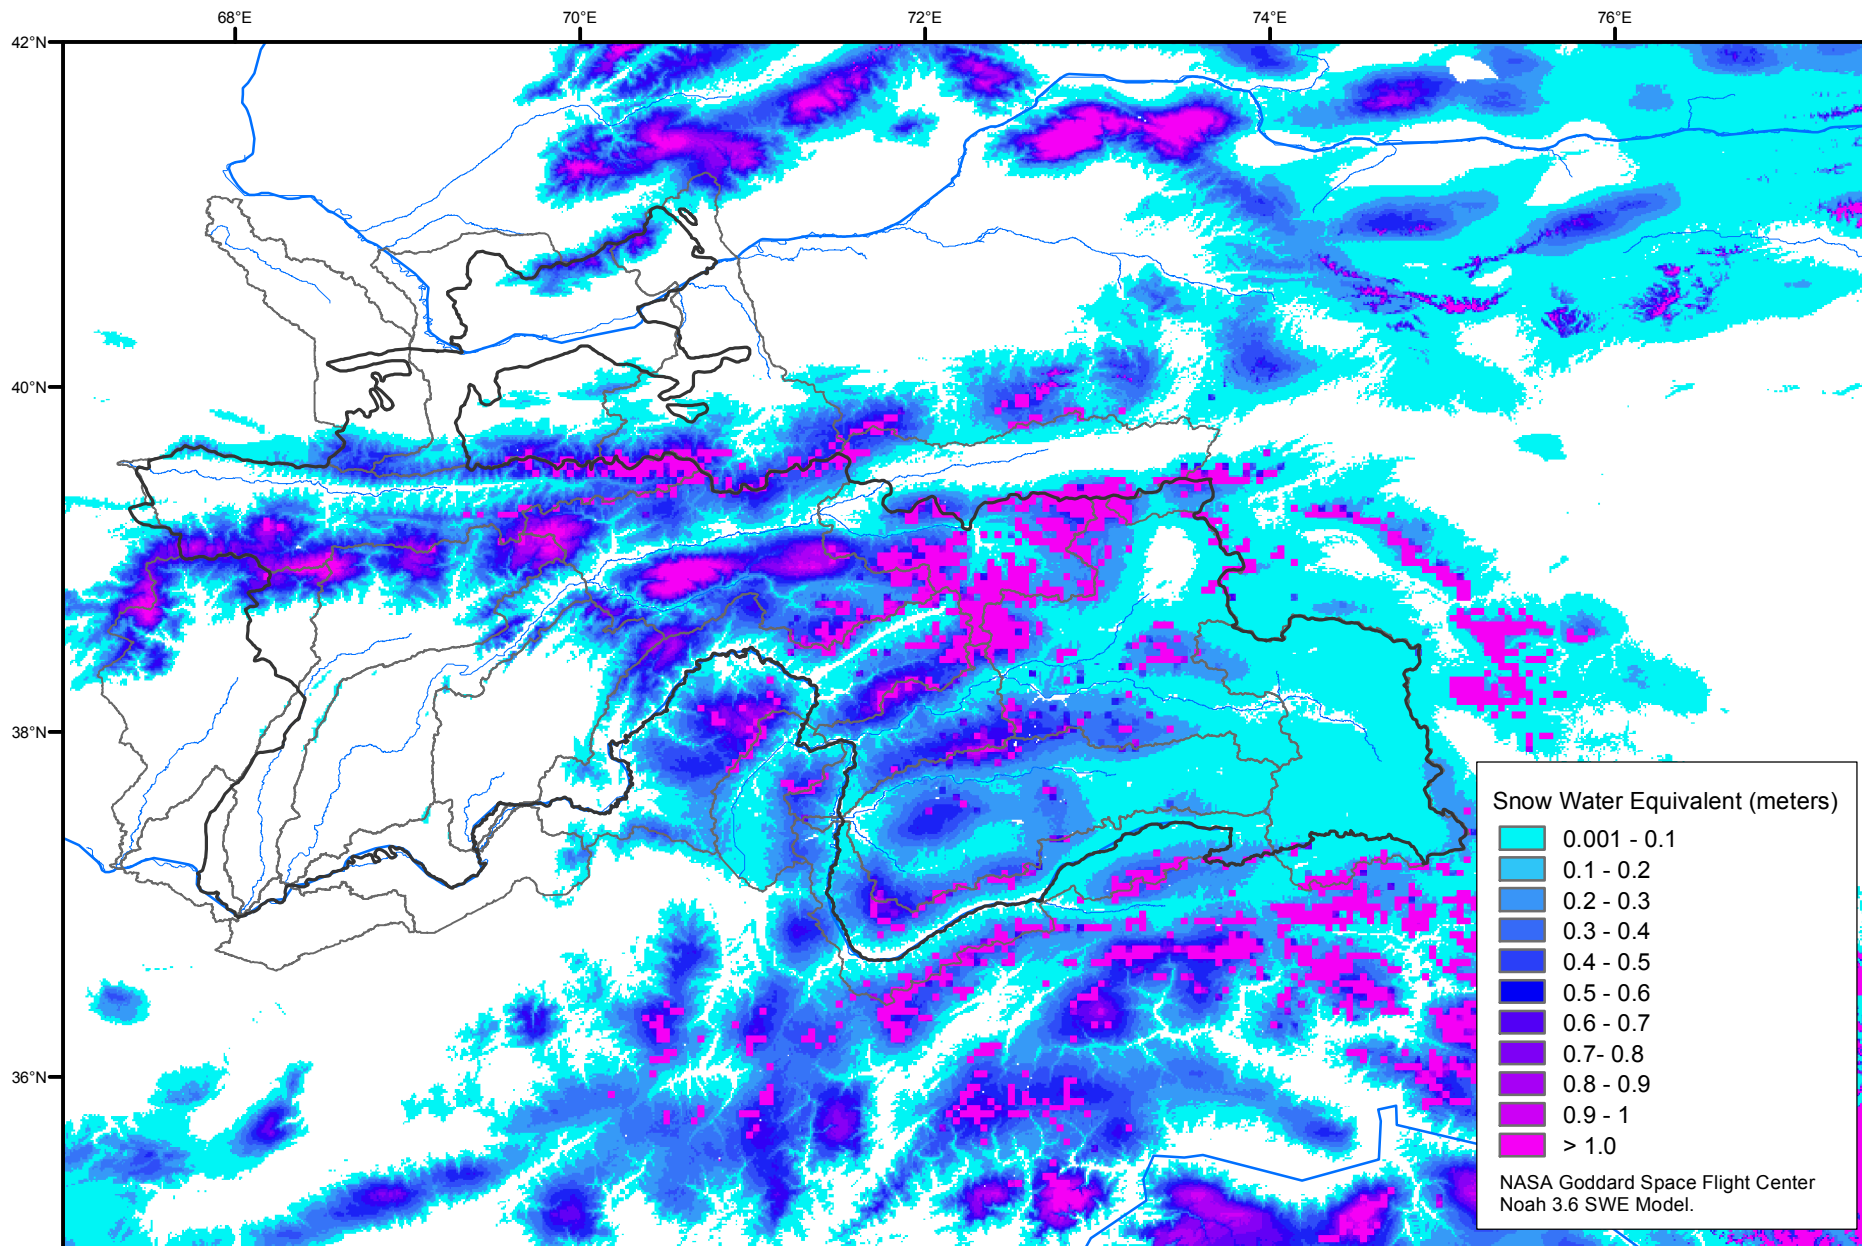

Snow Water Equivalent by Basin

February 27, 2016

Map created by USGS/EROS