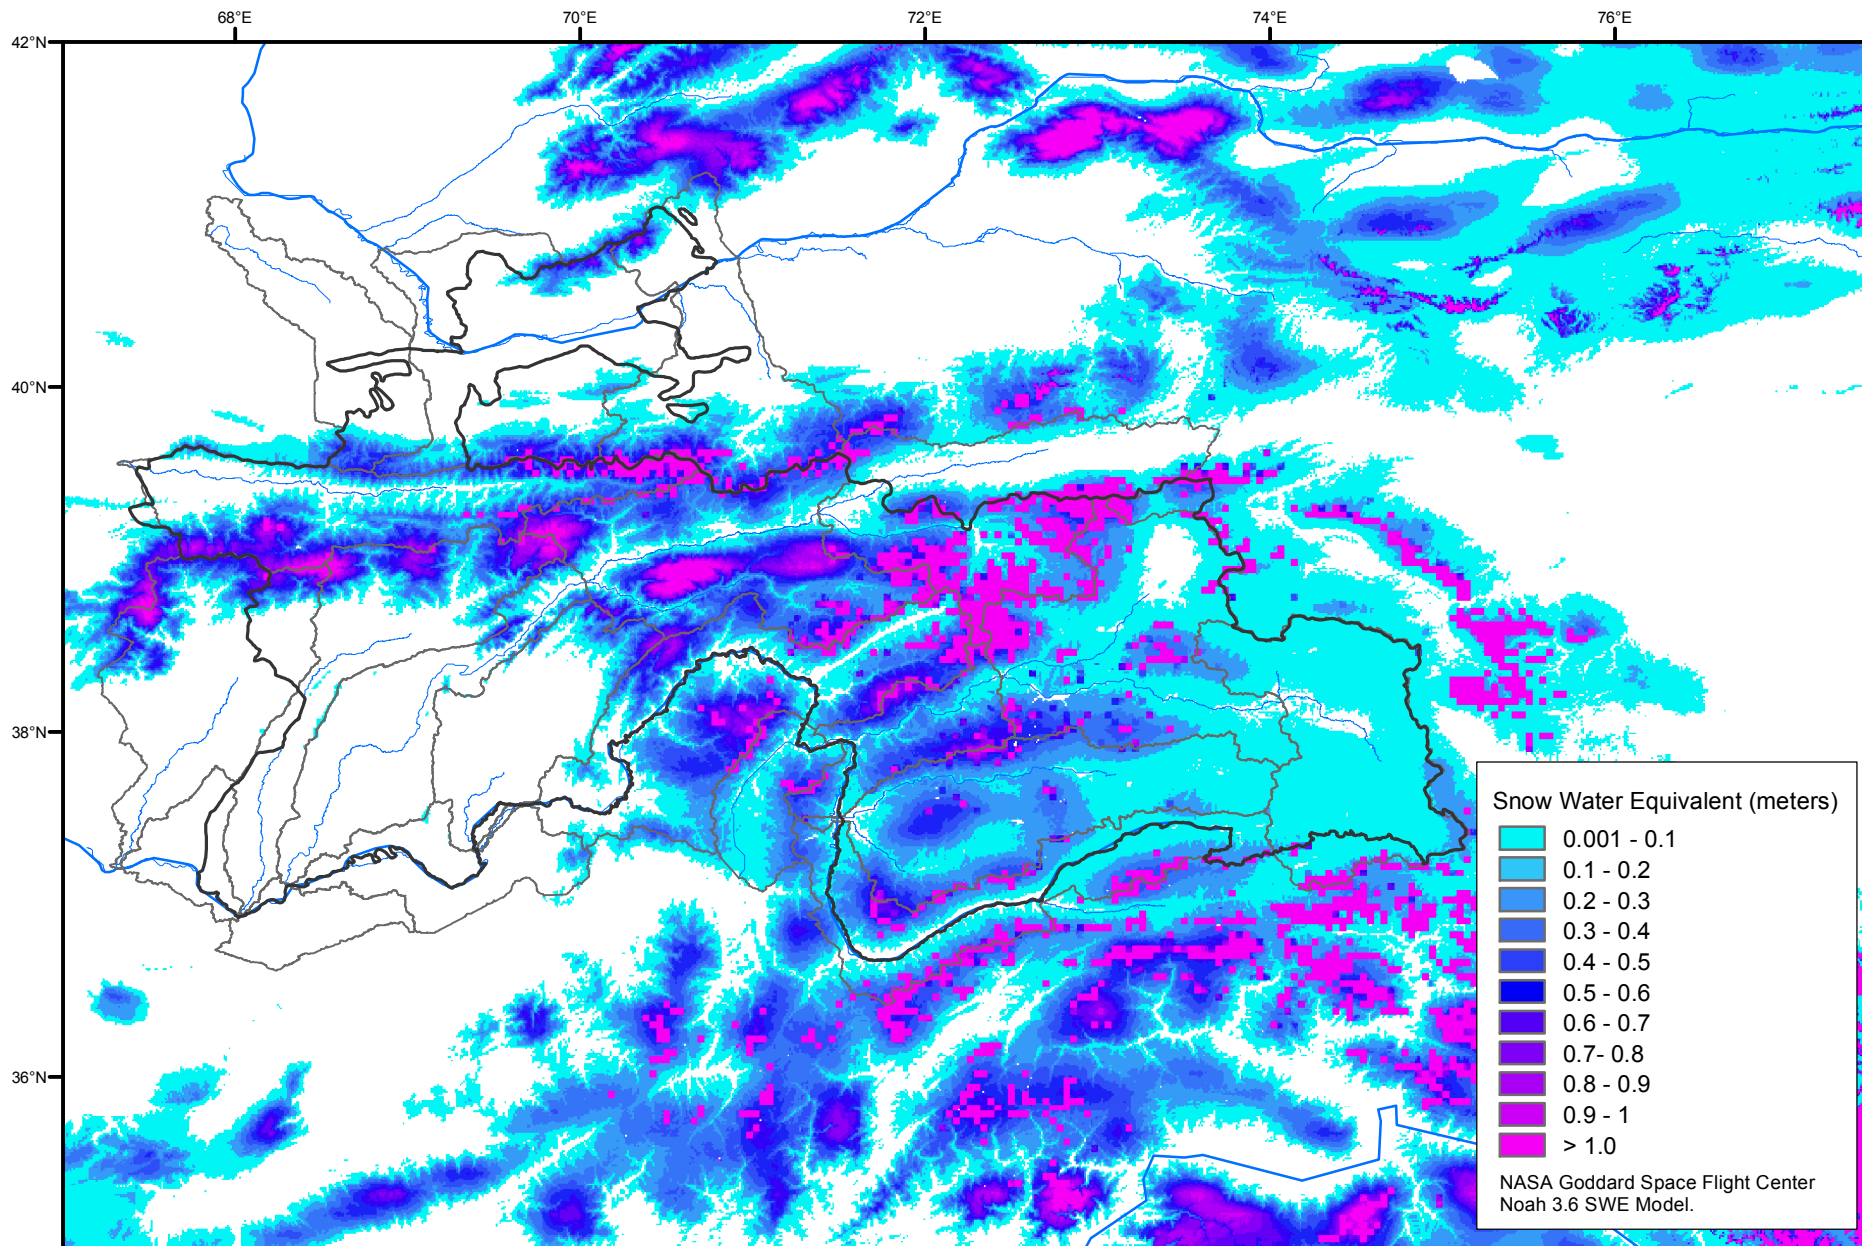

Snow Water Equivalent by Basin

February 28, 2016

Map created by USGS/EROS