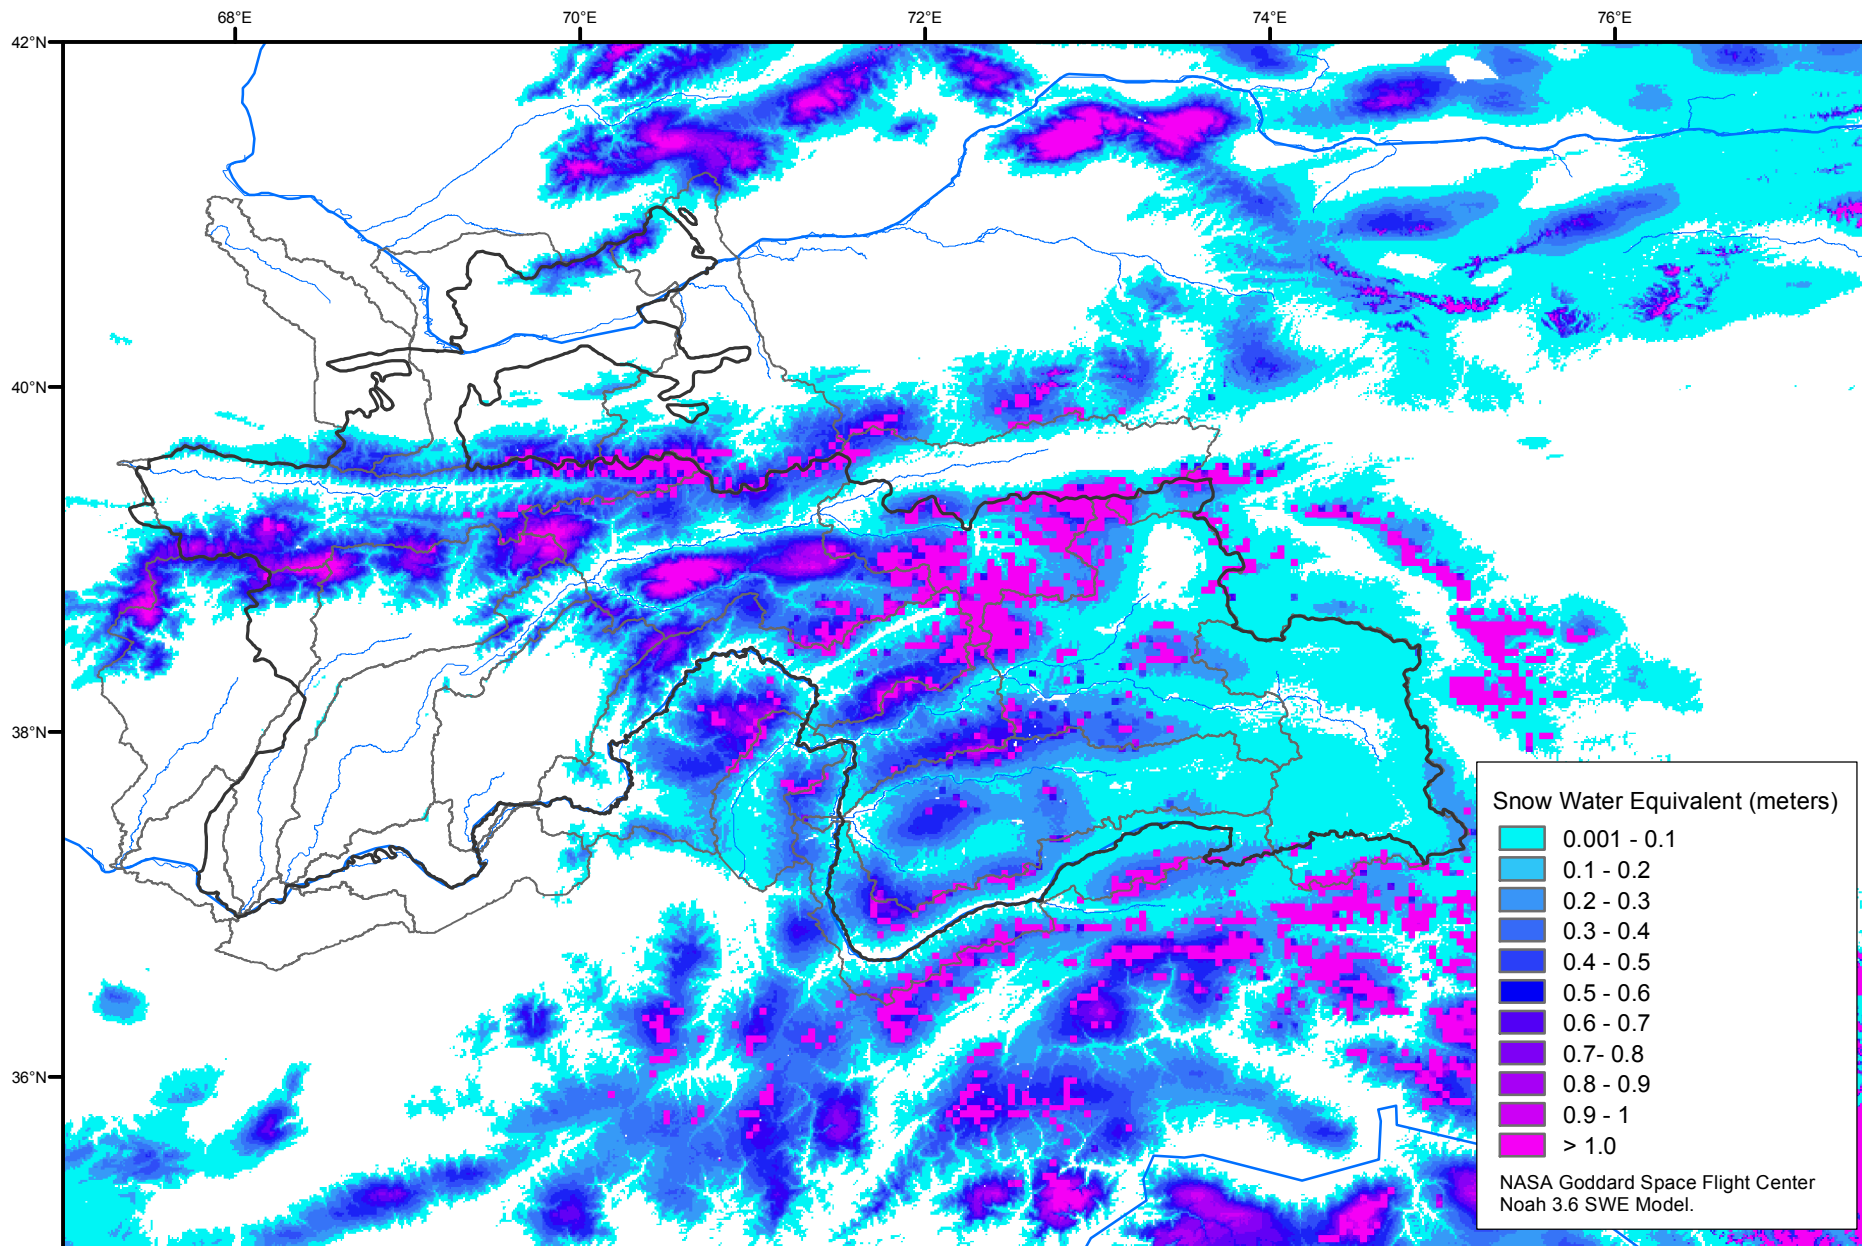

# Snow Water Equivalent by Basin

March 01, 2016

Map created by USGS/EROS