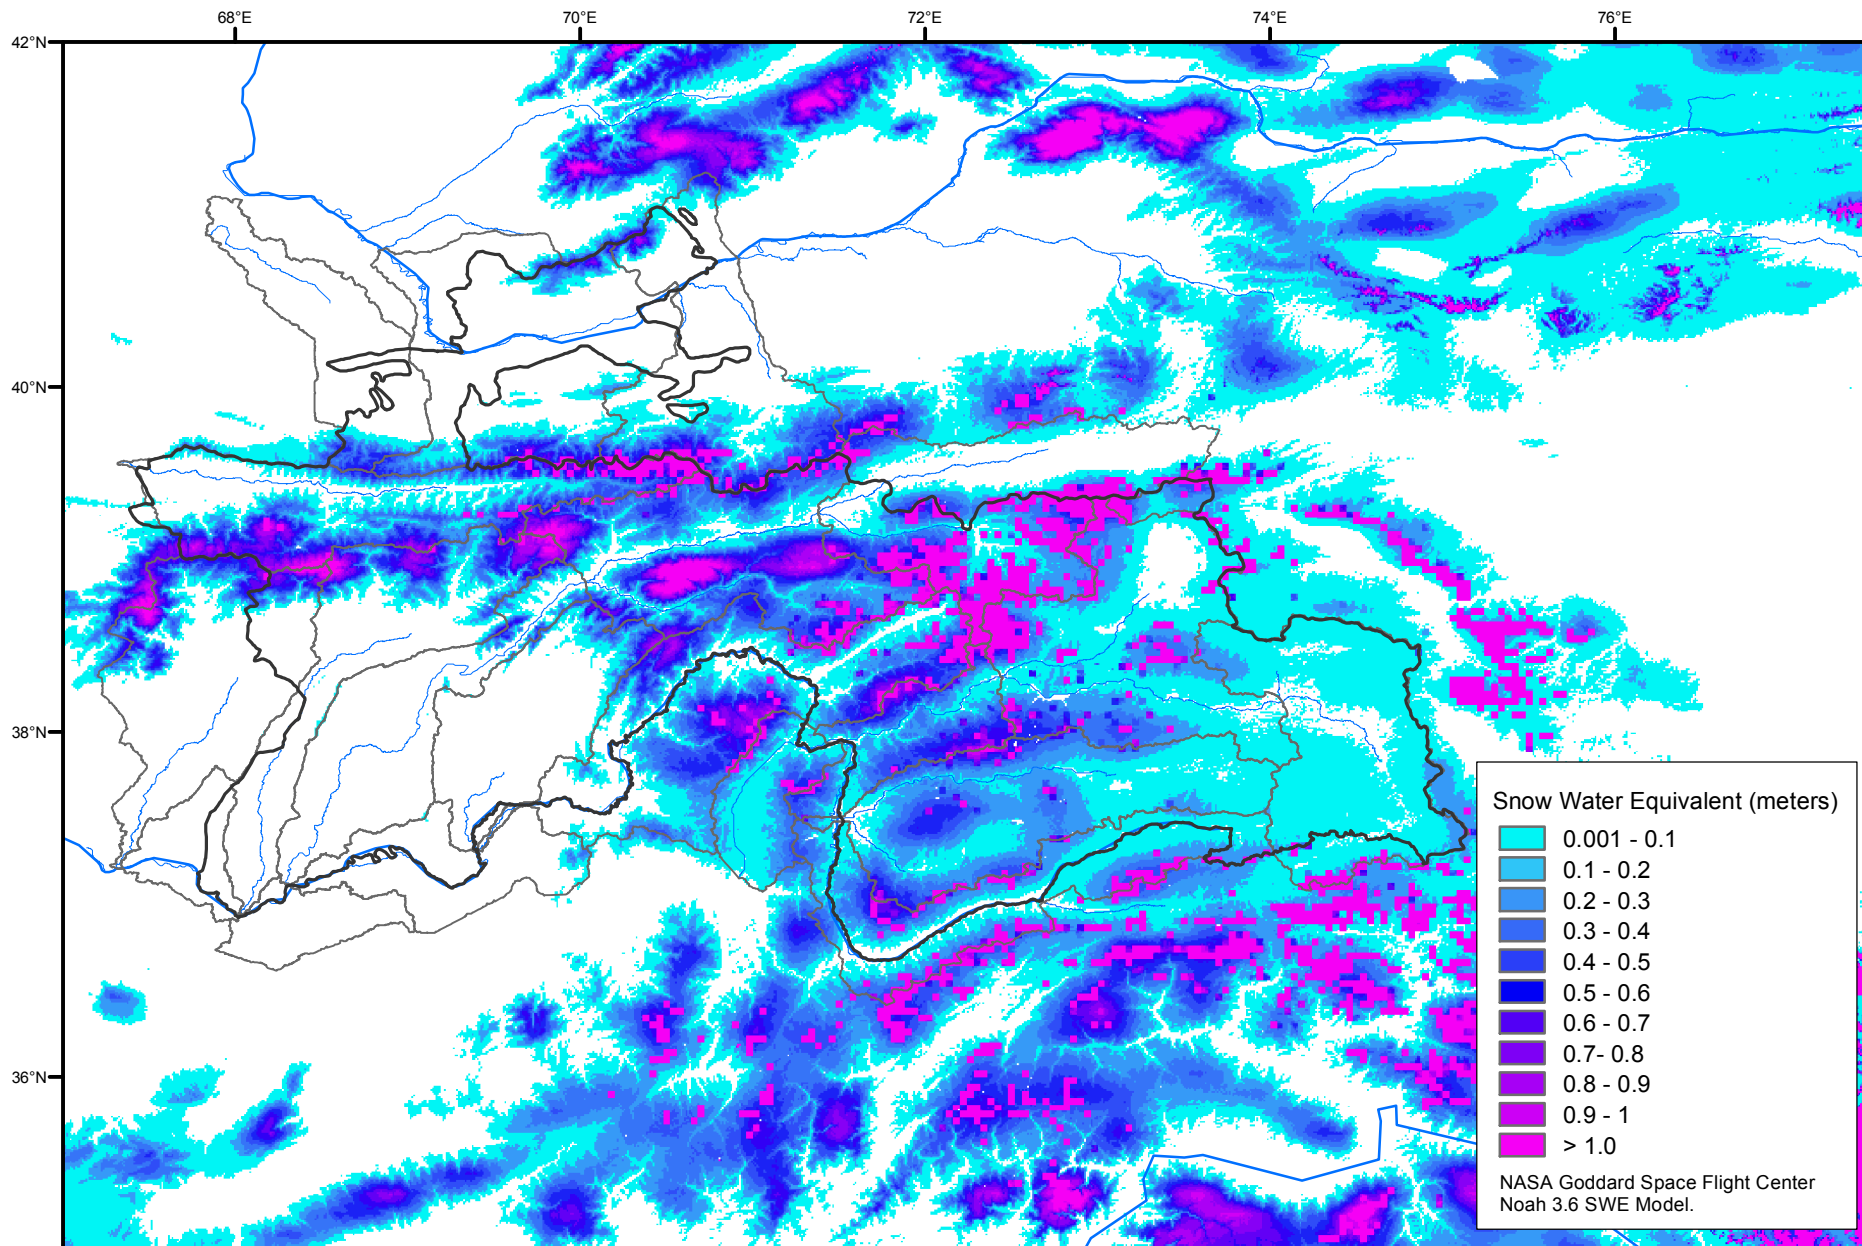

# Snow Water Equivalent by Basin

March 02, 2016

Map created by USGS/EROS