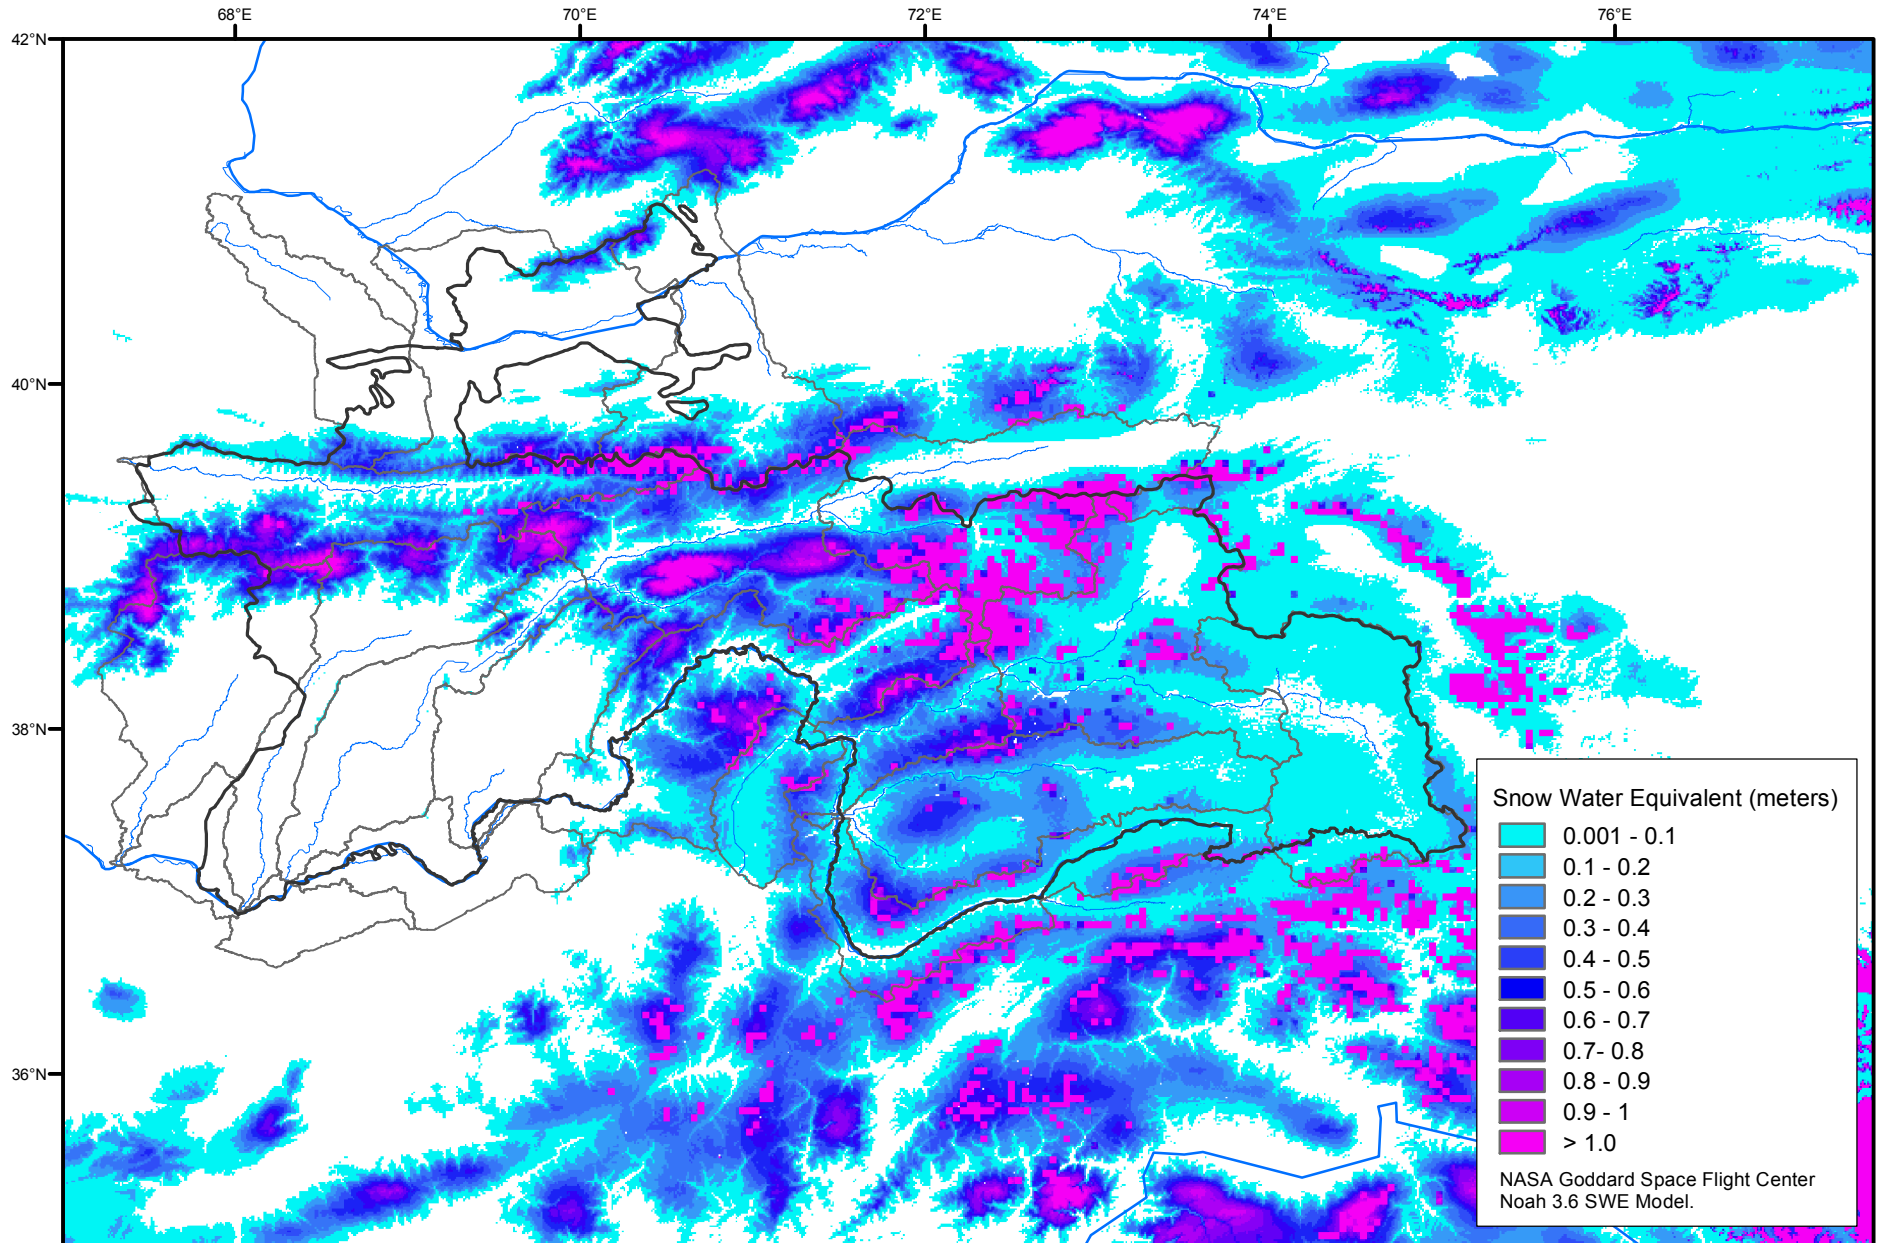

Snow Water Equivalent by Basin

March 03, 2016

Map created by USGS/EROS