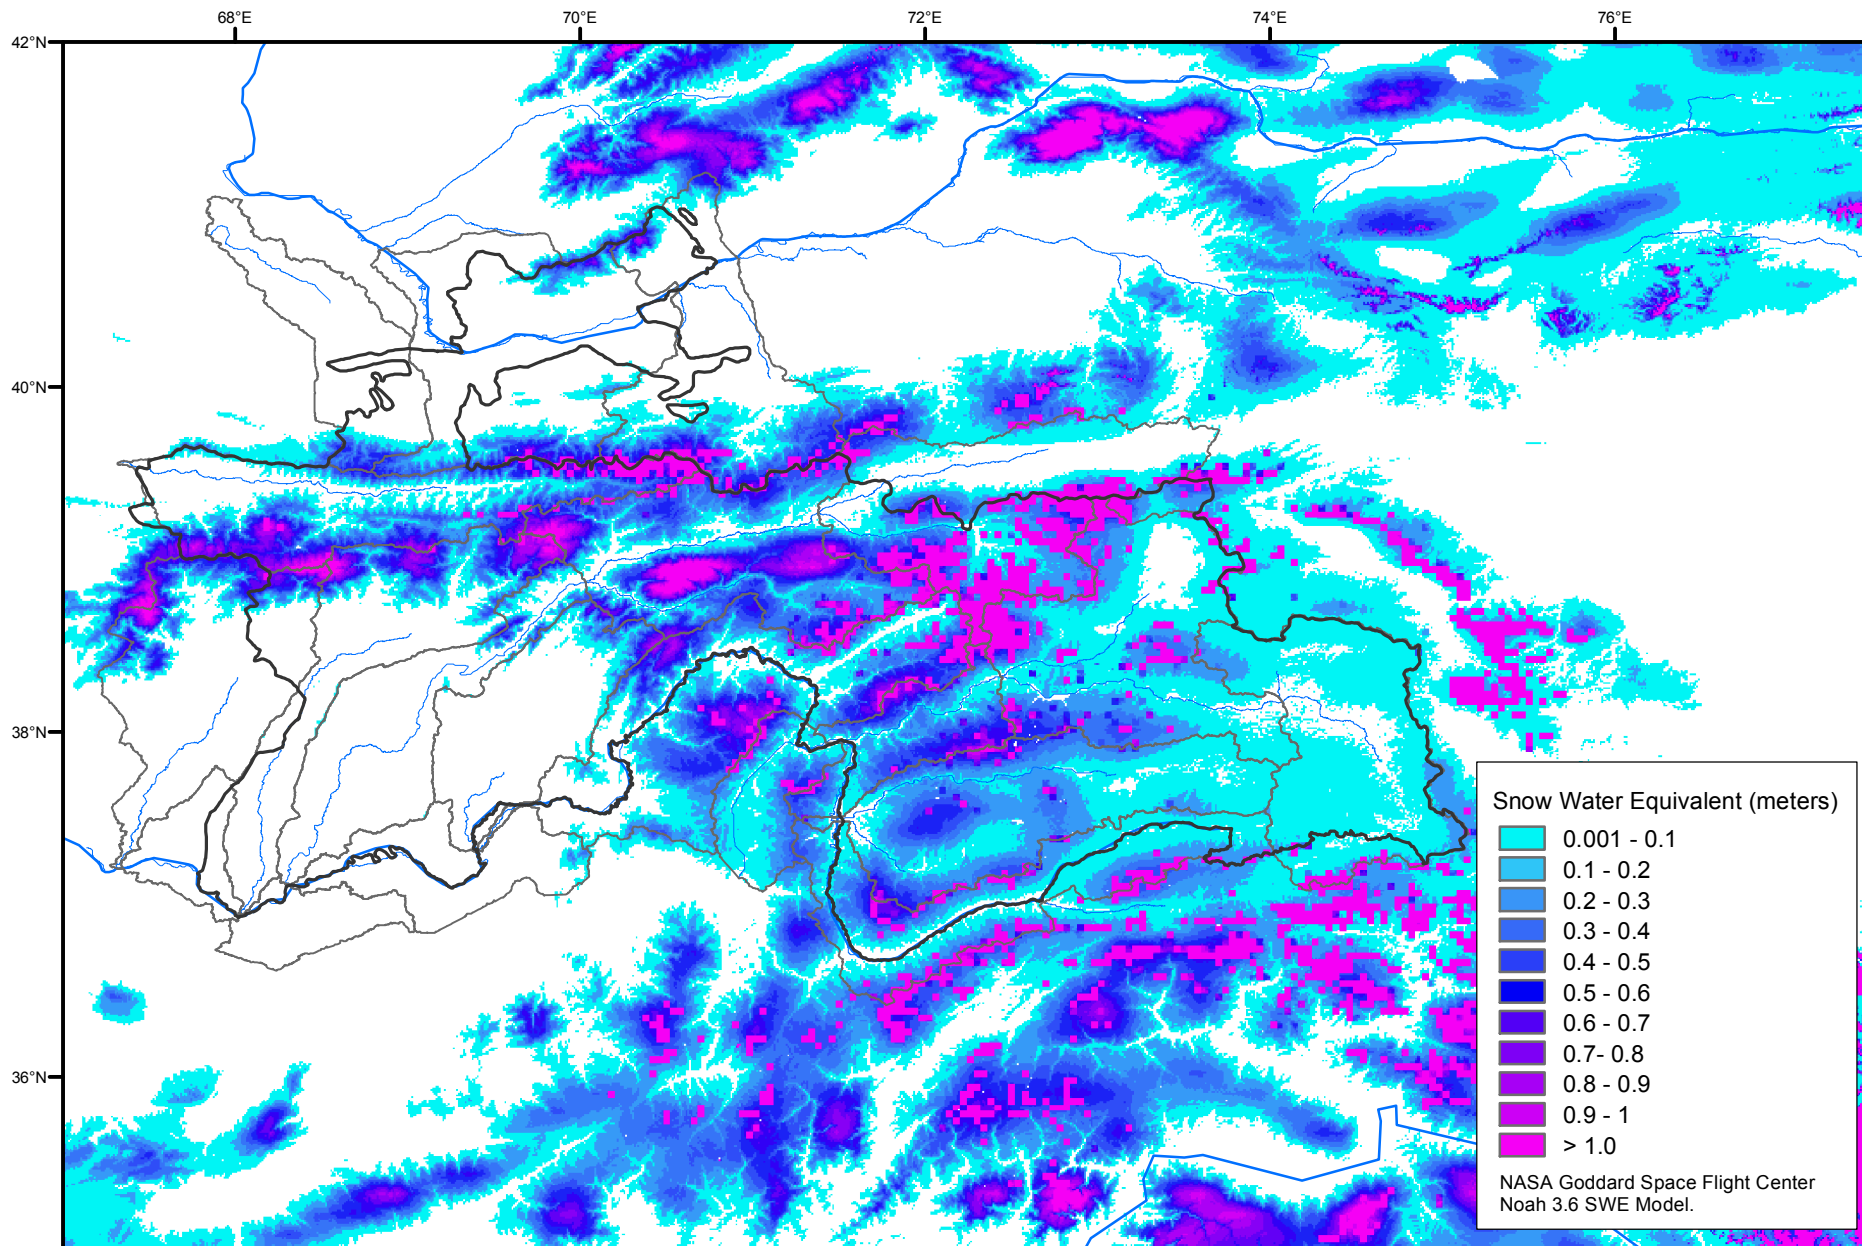

# Snow Water Equivalent by Basin

March 04, 2016

Map created by USGS/EROS