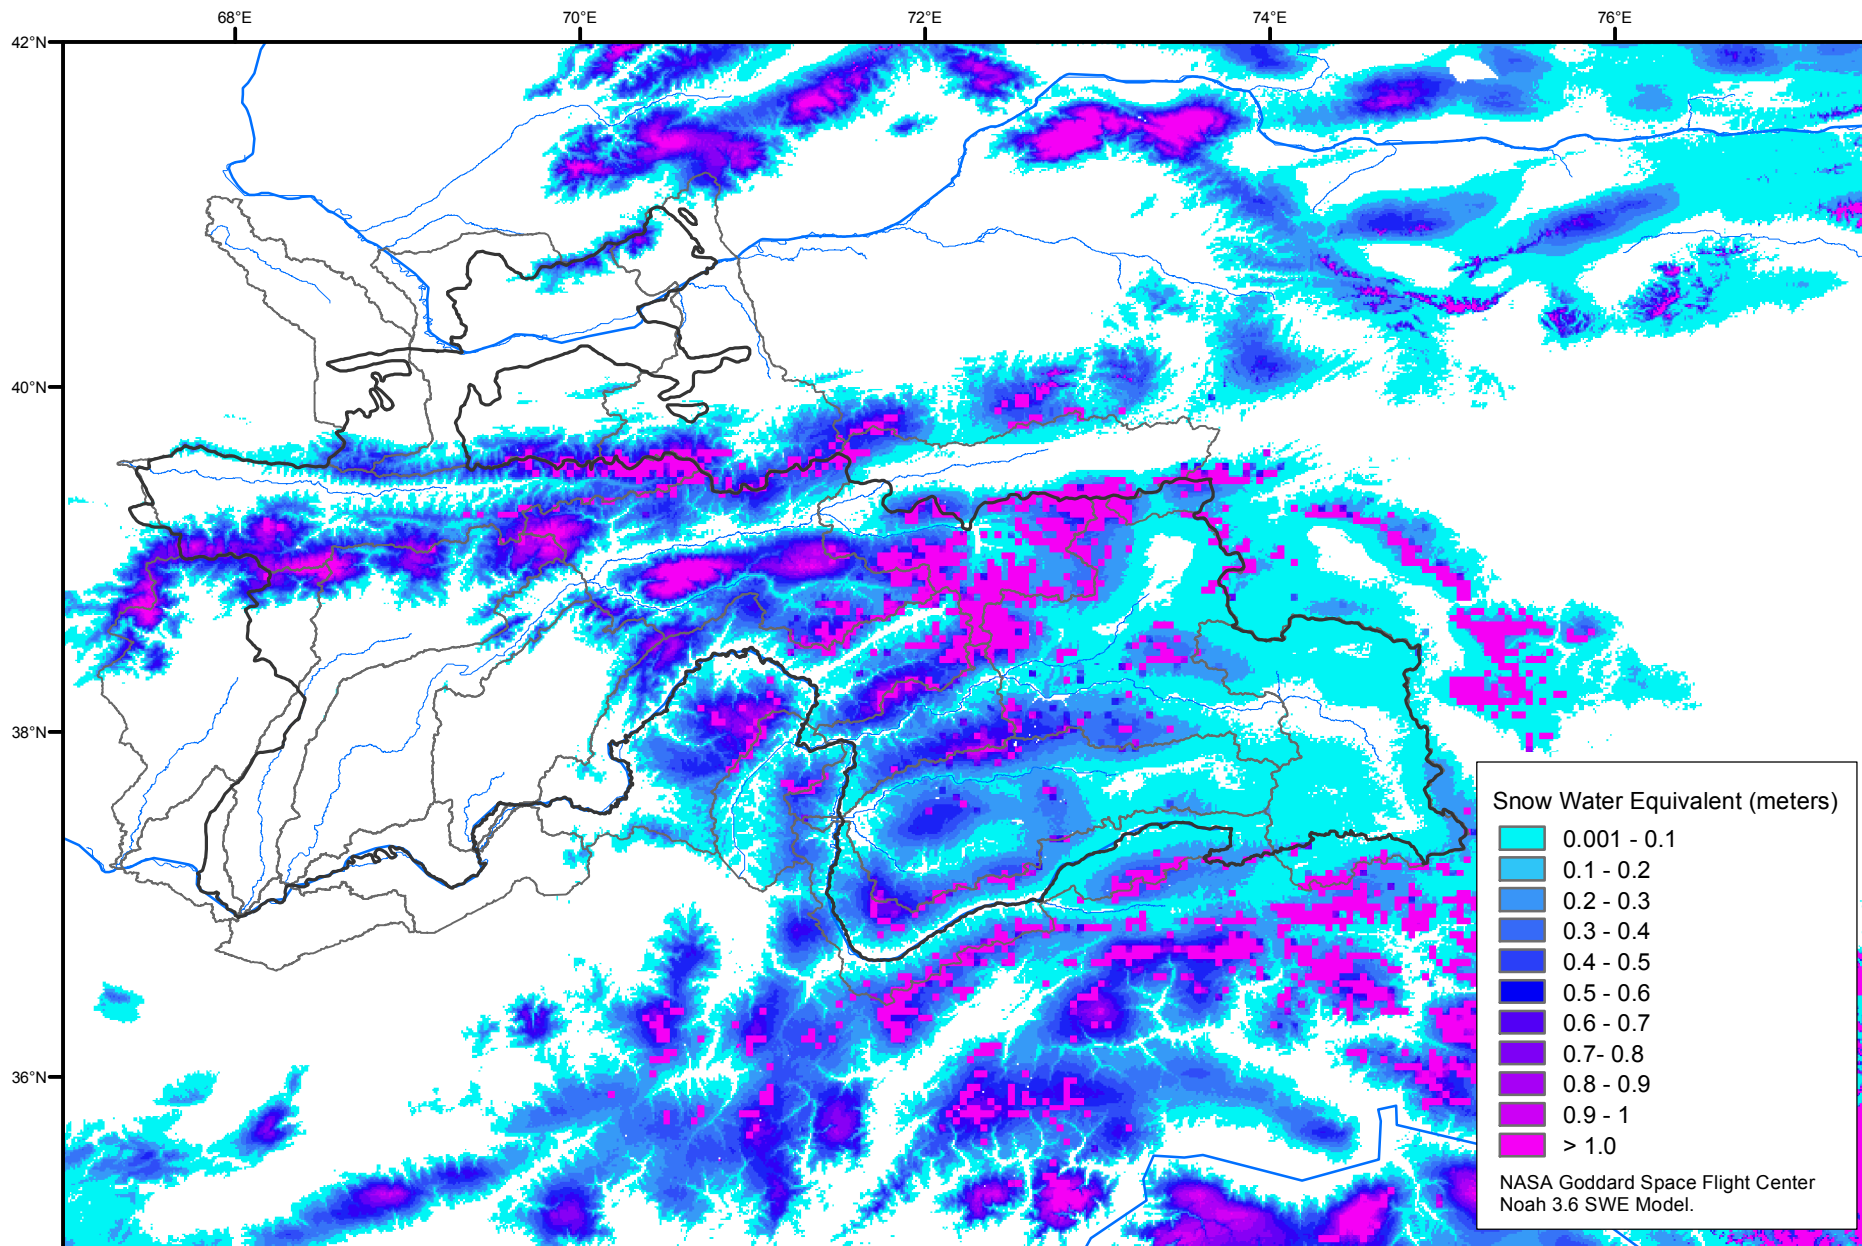

Snow Water Equivalent by Basin

March 09, 2016

Map created by USGS/EROS