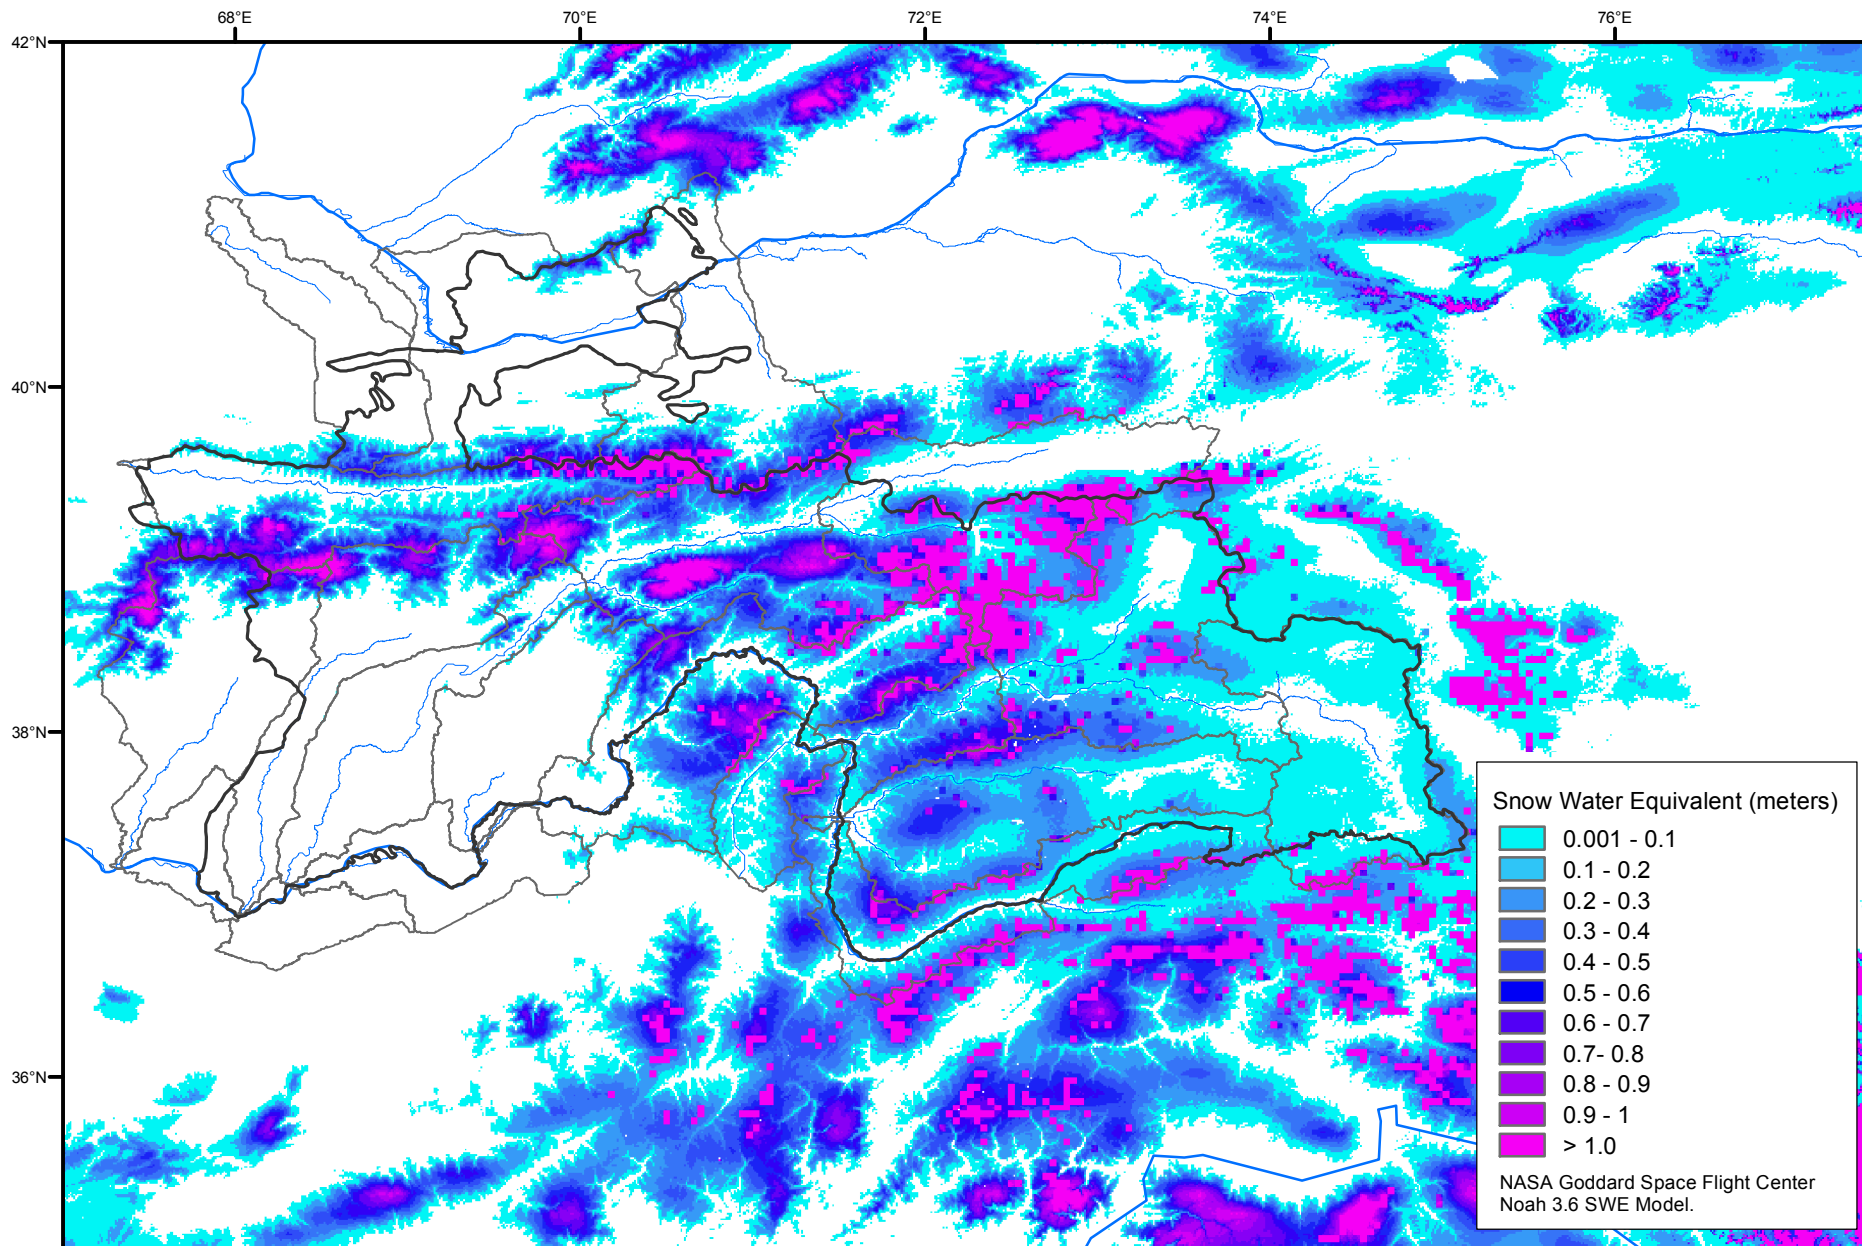

Snow Water Equivalent by Basin

March 10, 2016

Map created by USGS/EROS