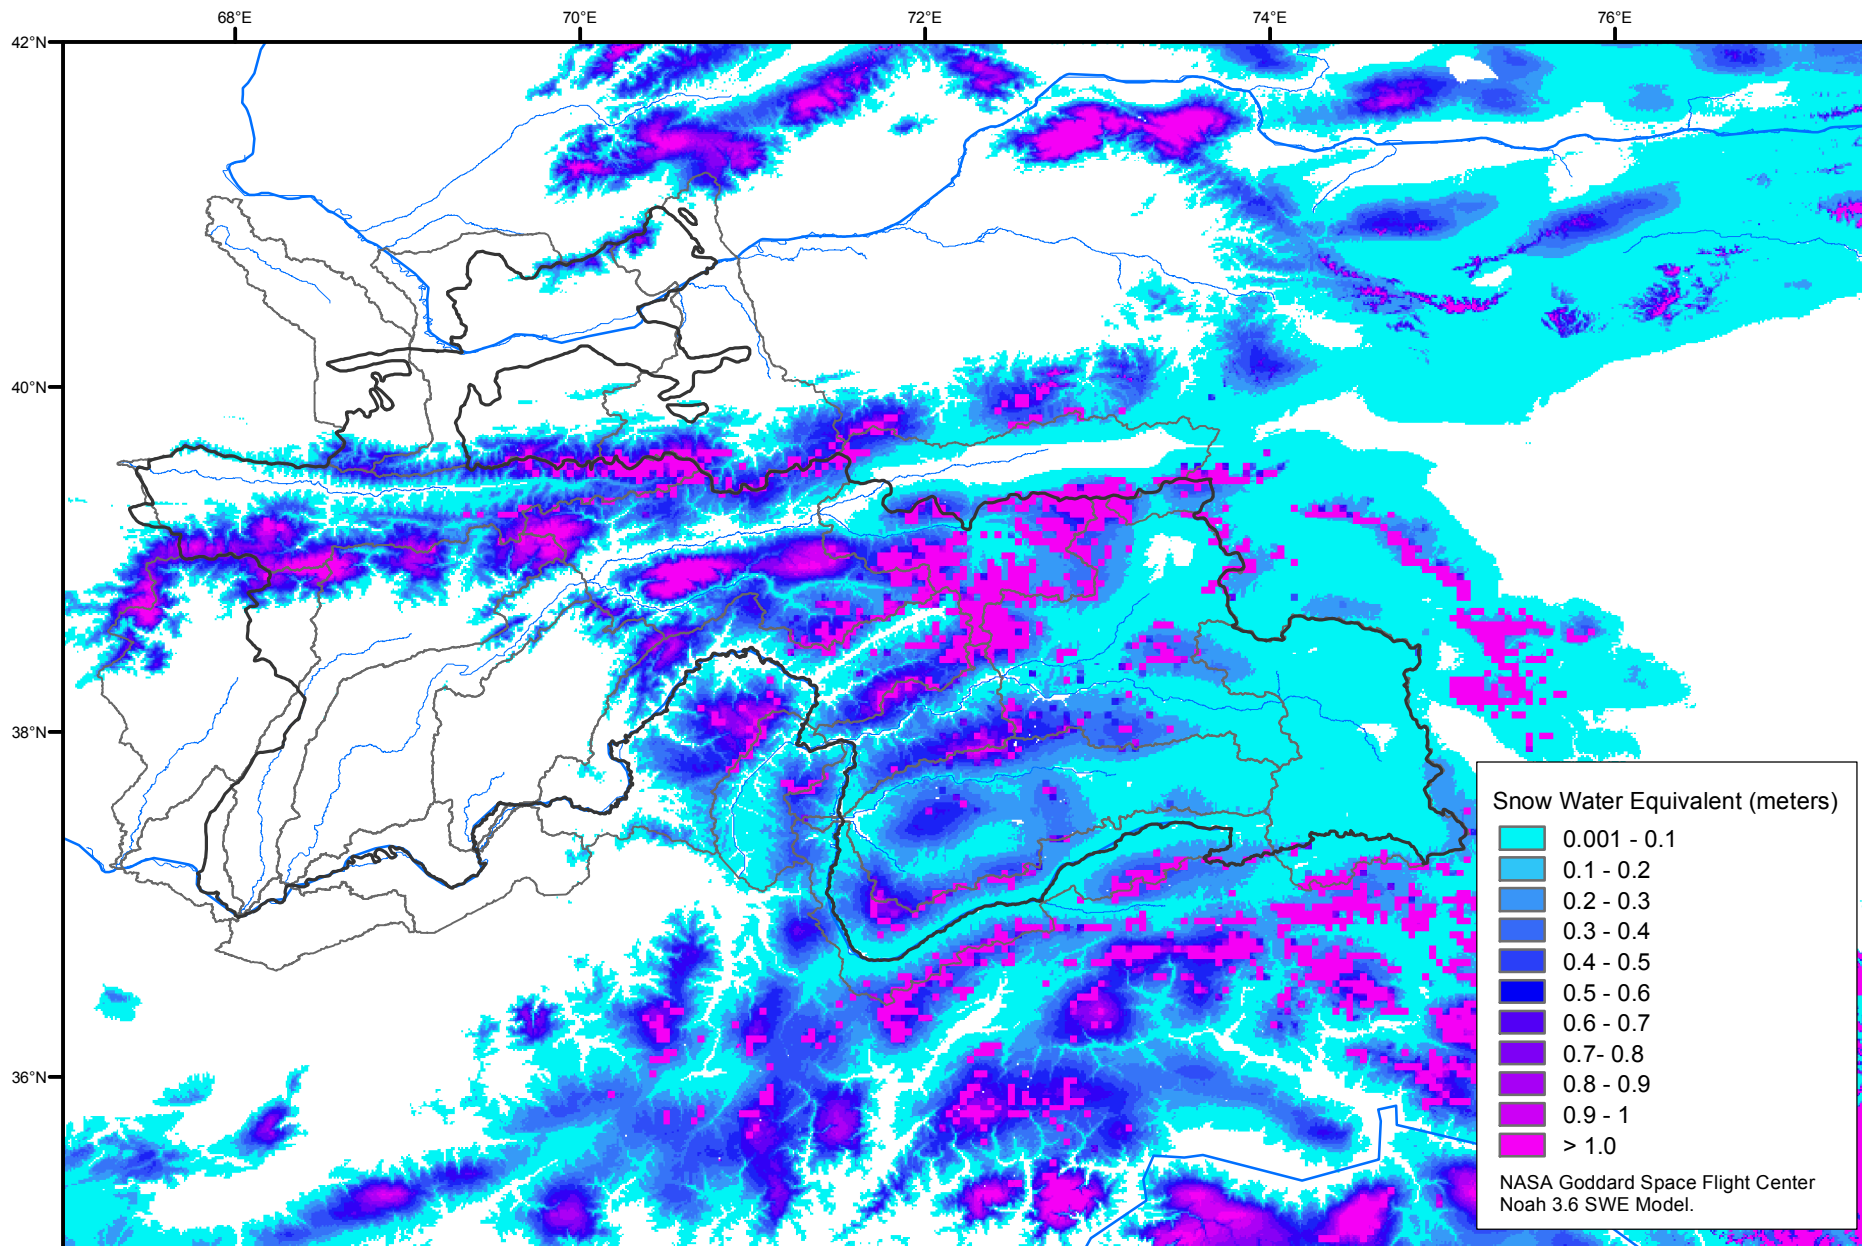

Snow Water Equivalent by Basin

March 13, 2016

Map created by USGS/EROS