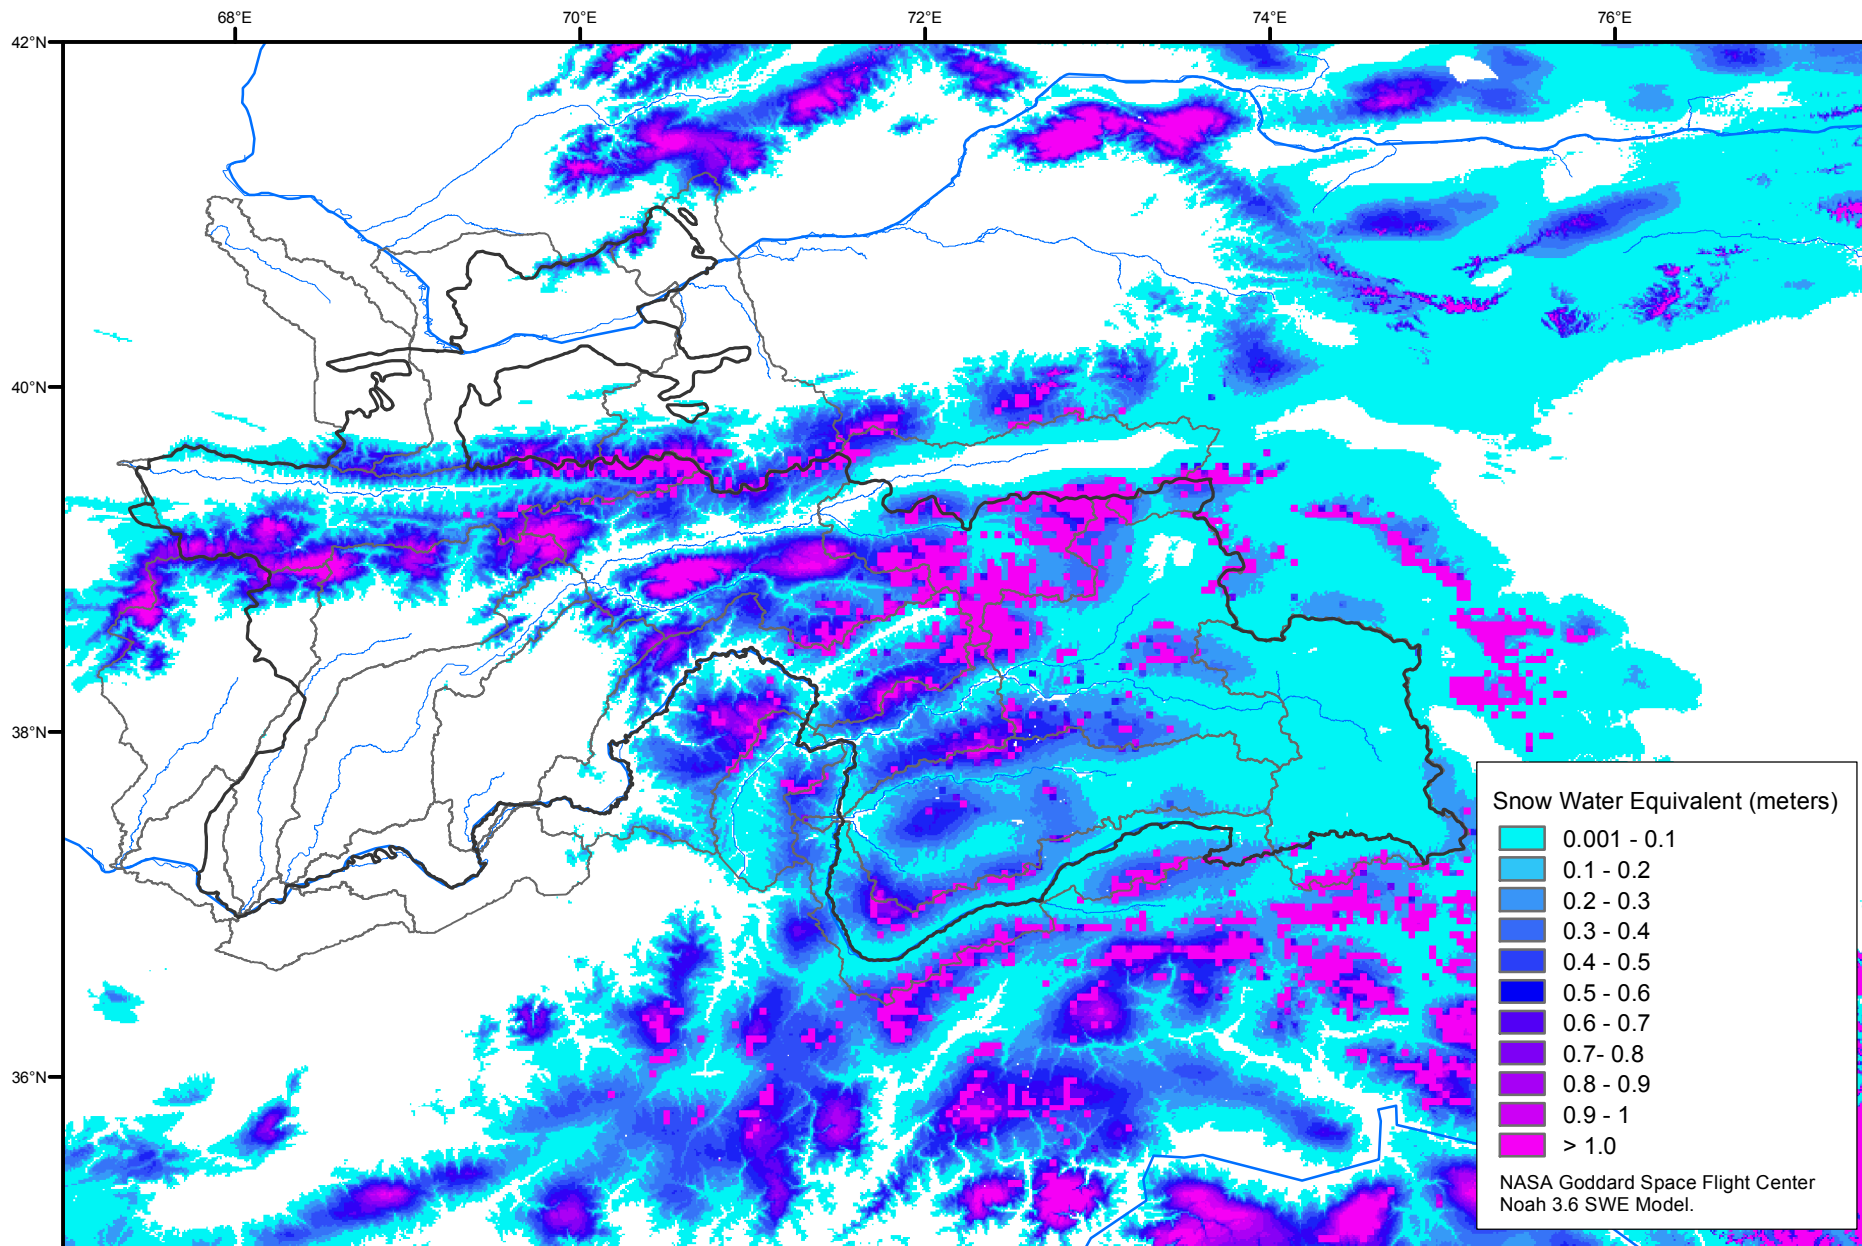

# Snow Water Equivalent by Basin

March 14, 2016

Map created by USGS/EROS