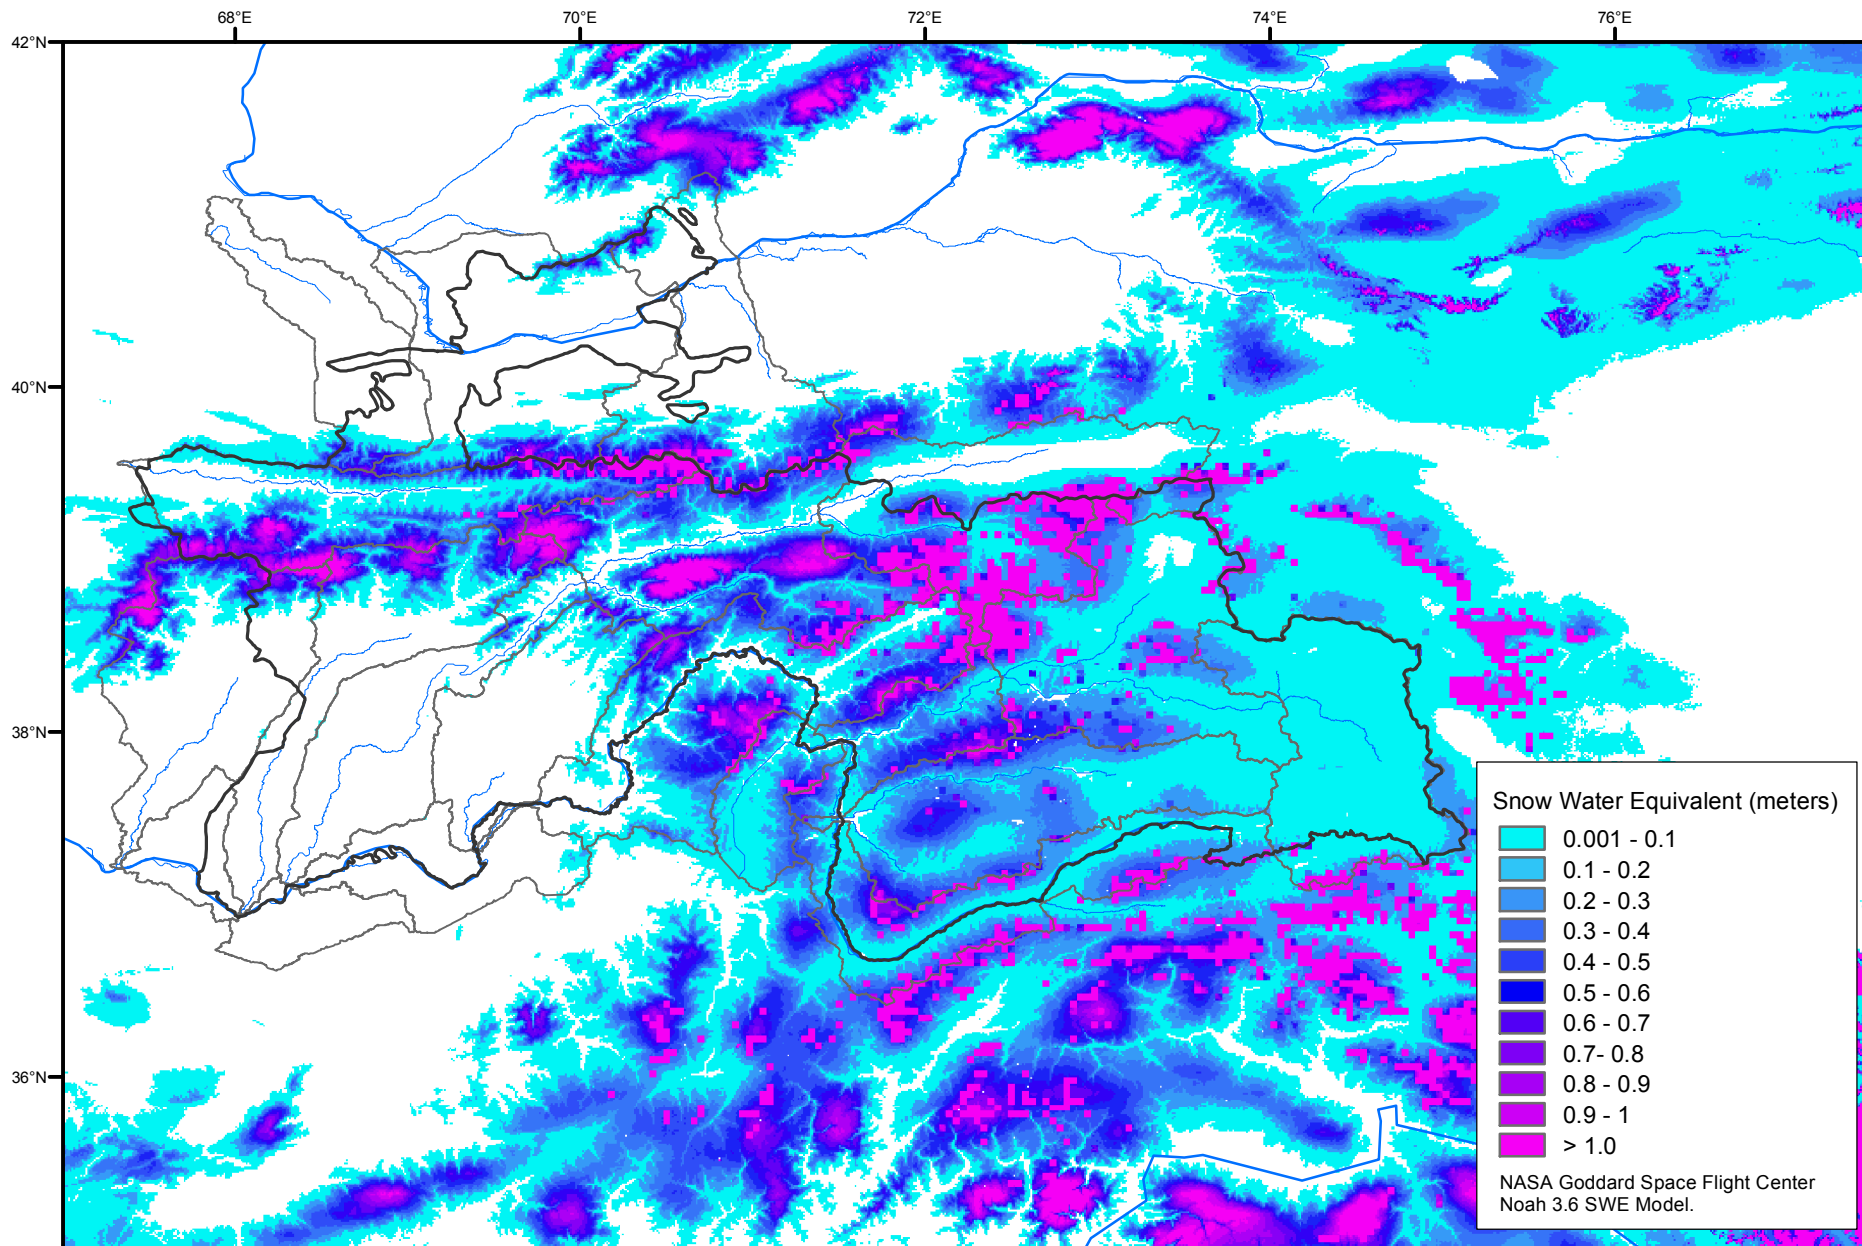

# Snow Water Equivalent by Basin

March 15, 2016

Map created by USGS/EROS