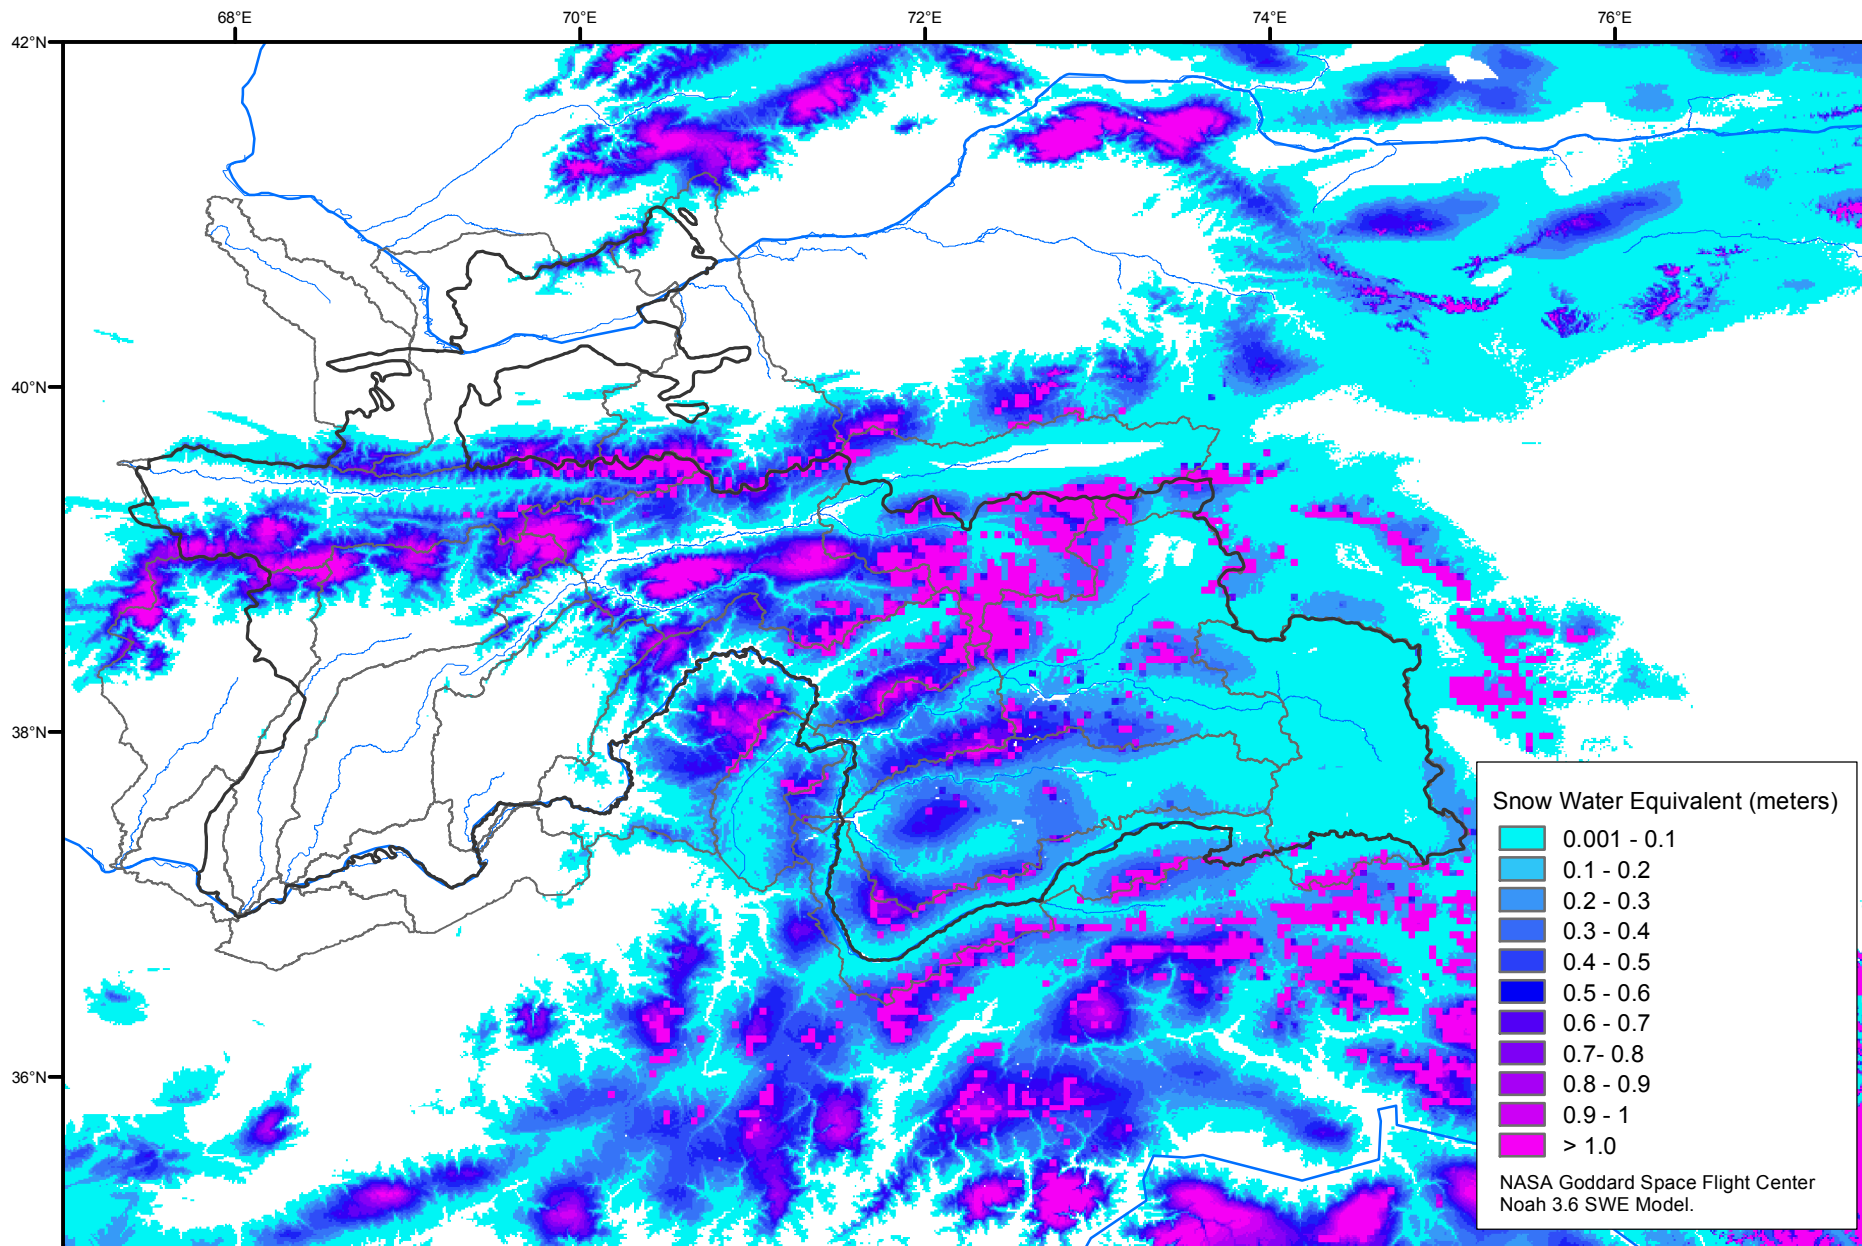

Snow Water Equivalent by Basin

March 17, 2016

Map created by USGS/EROS