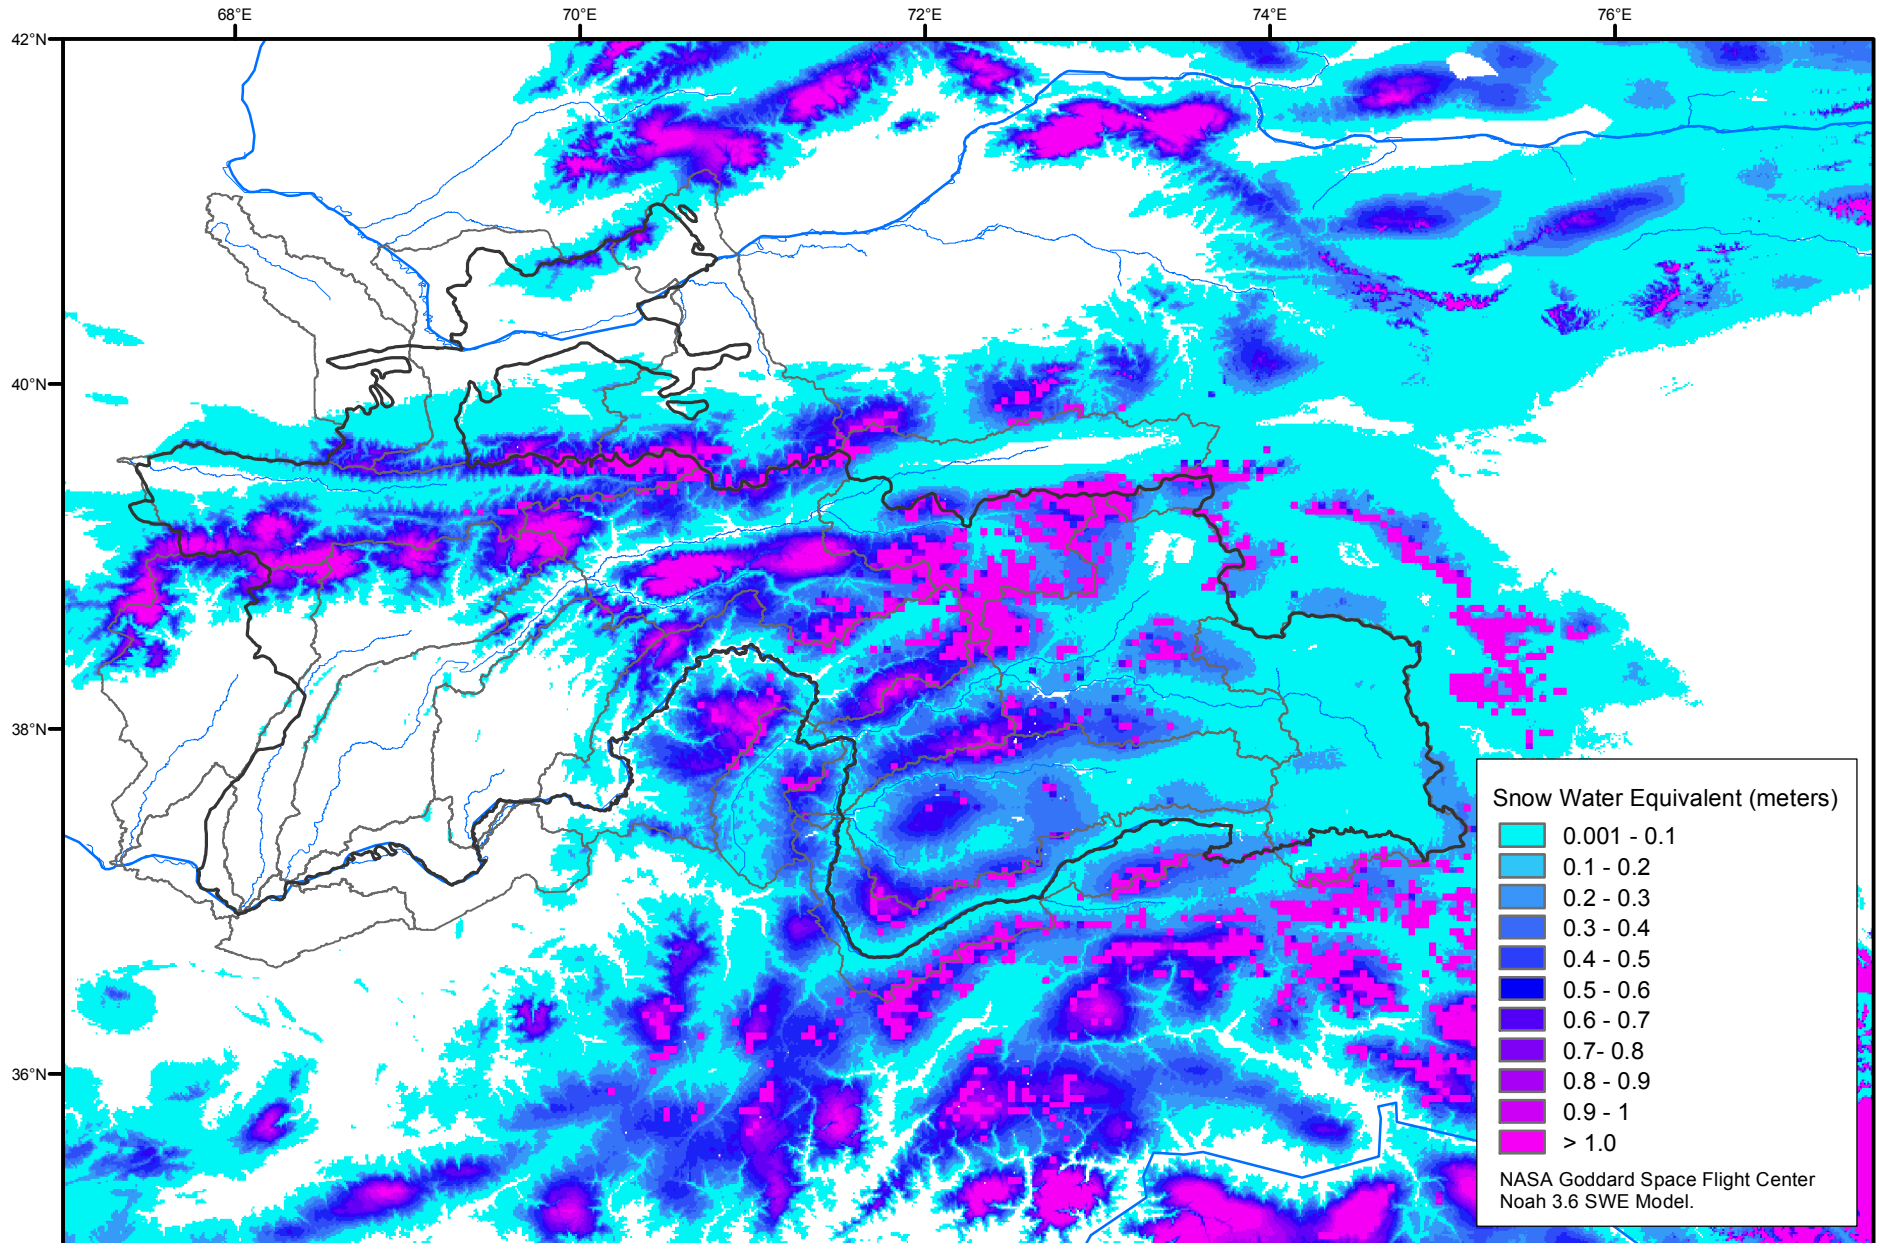

# Snow Water Equivalent by Basin

March 19, 2016

Map created by USGS/EROS