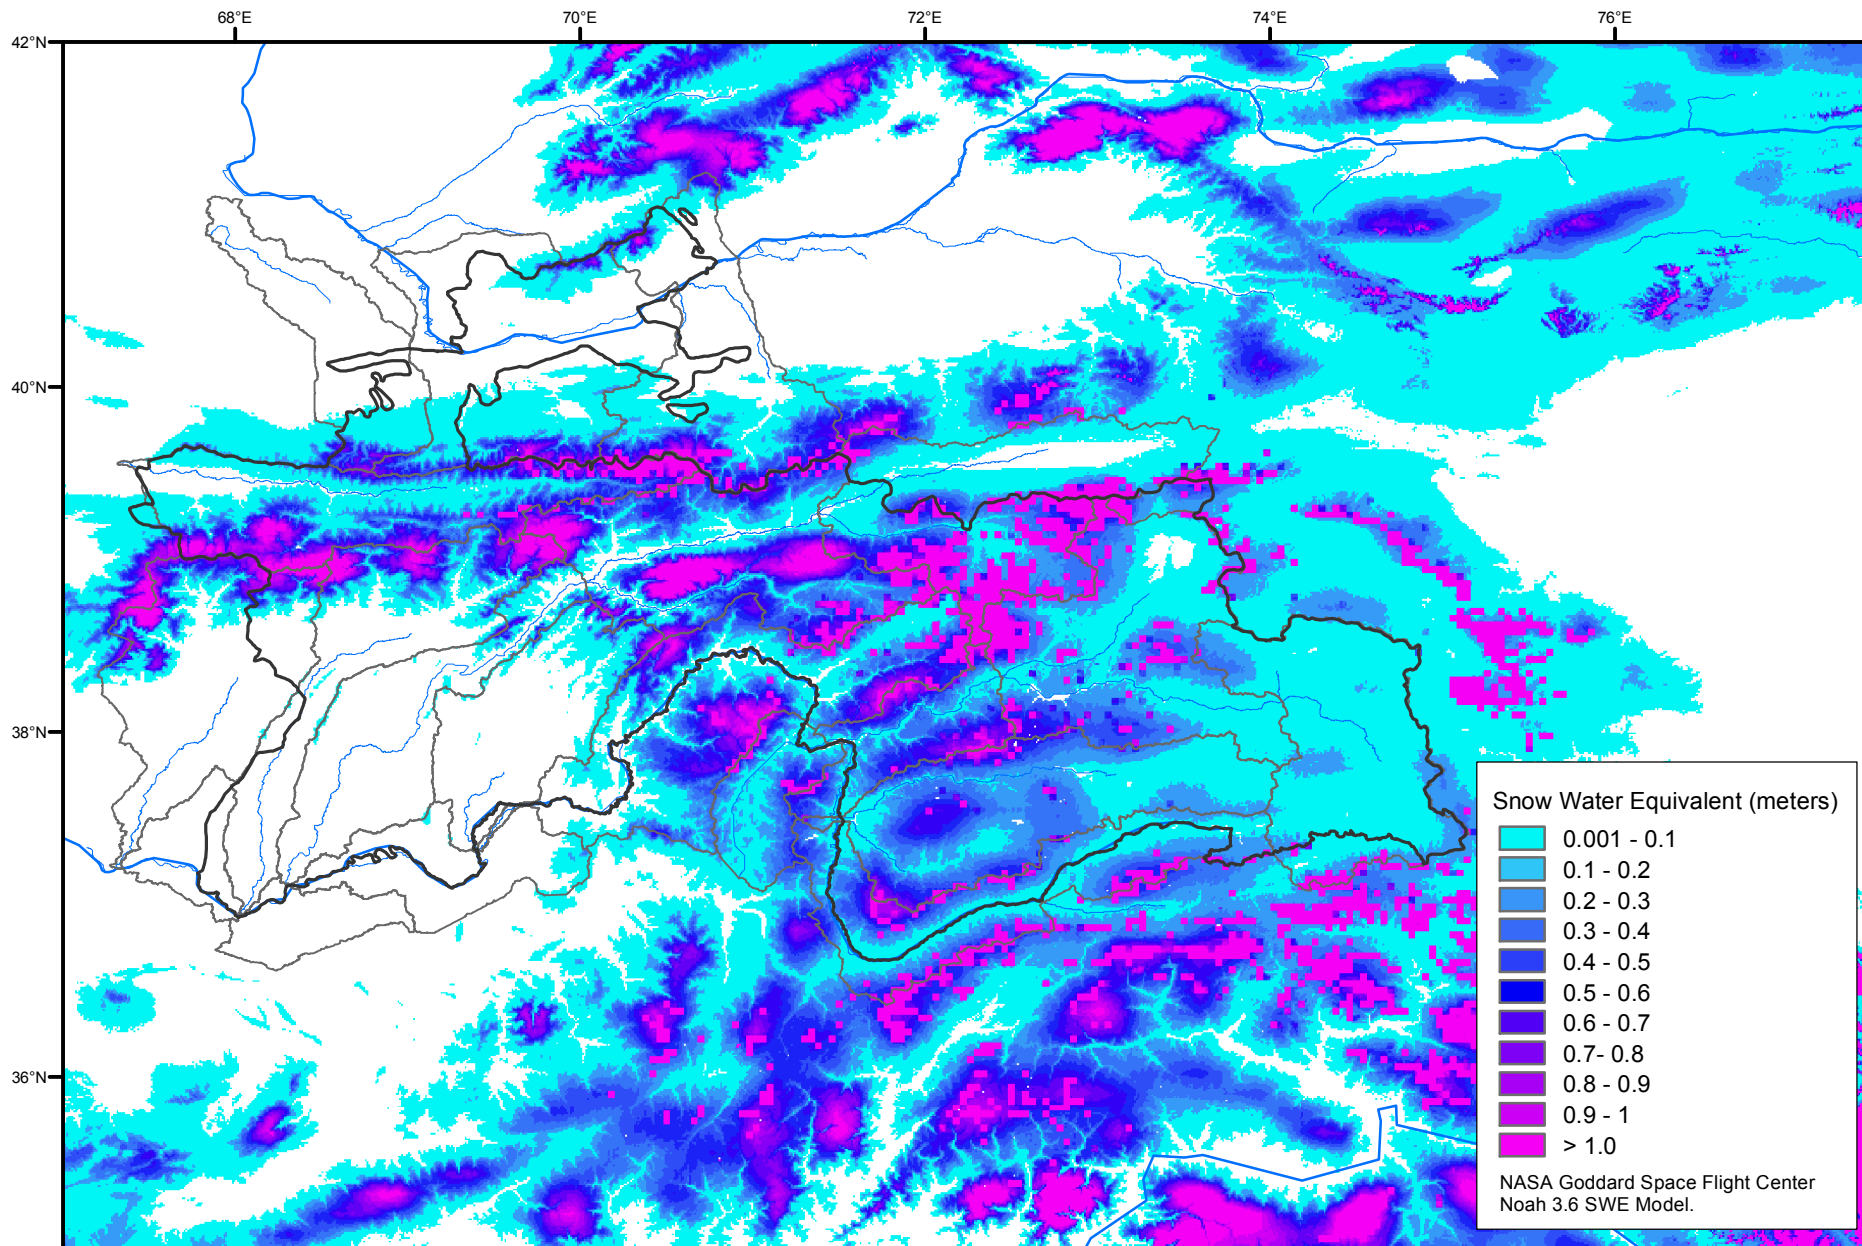

# Snow Water Equivalent by Basin

March 20, 2016

Map created by USGS/EROS