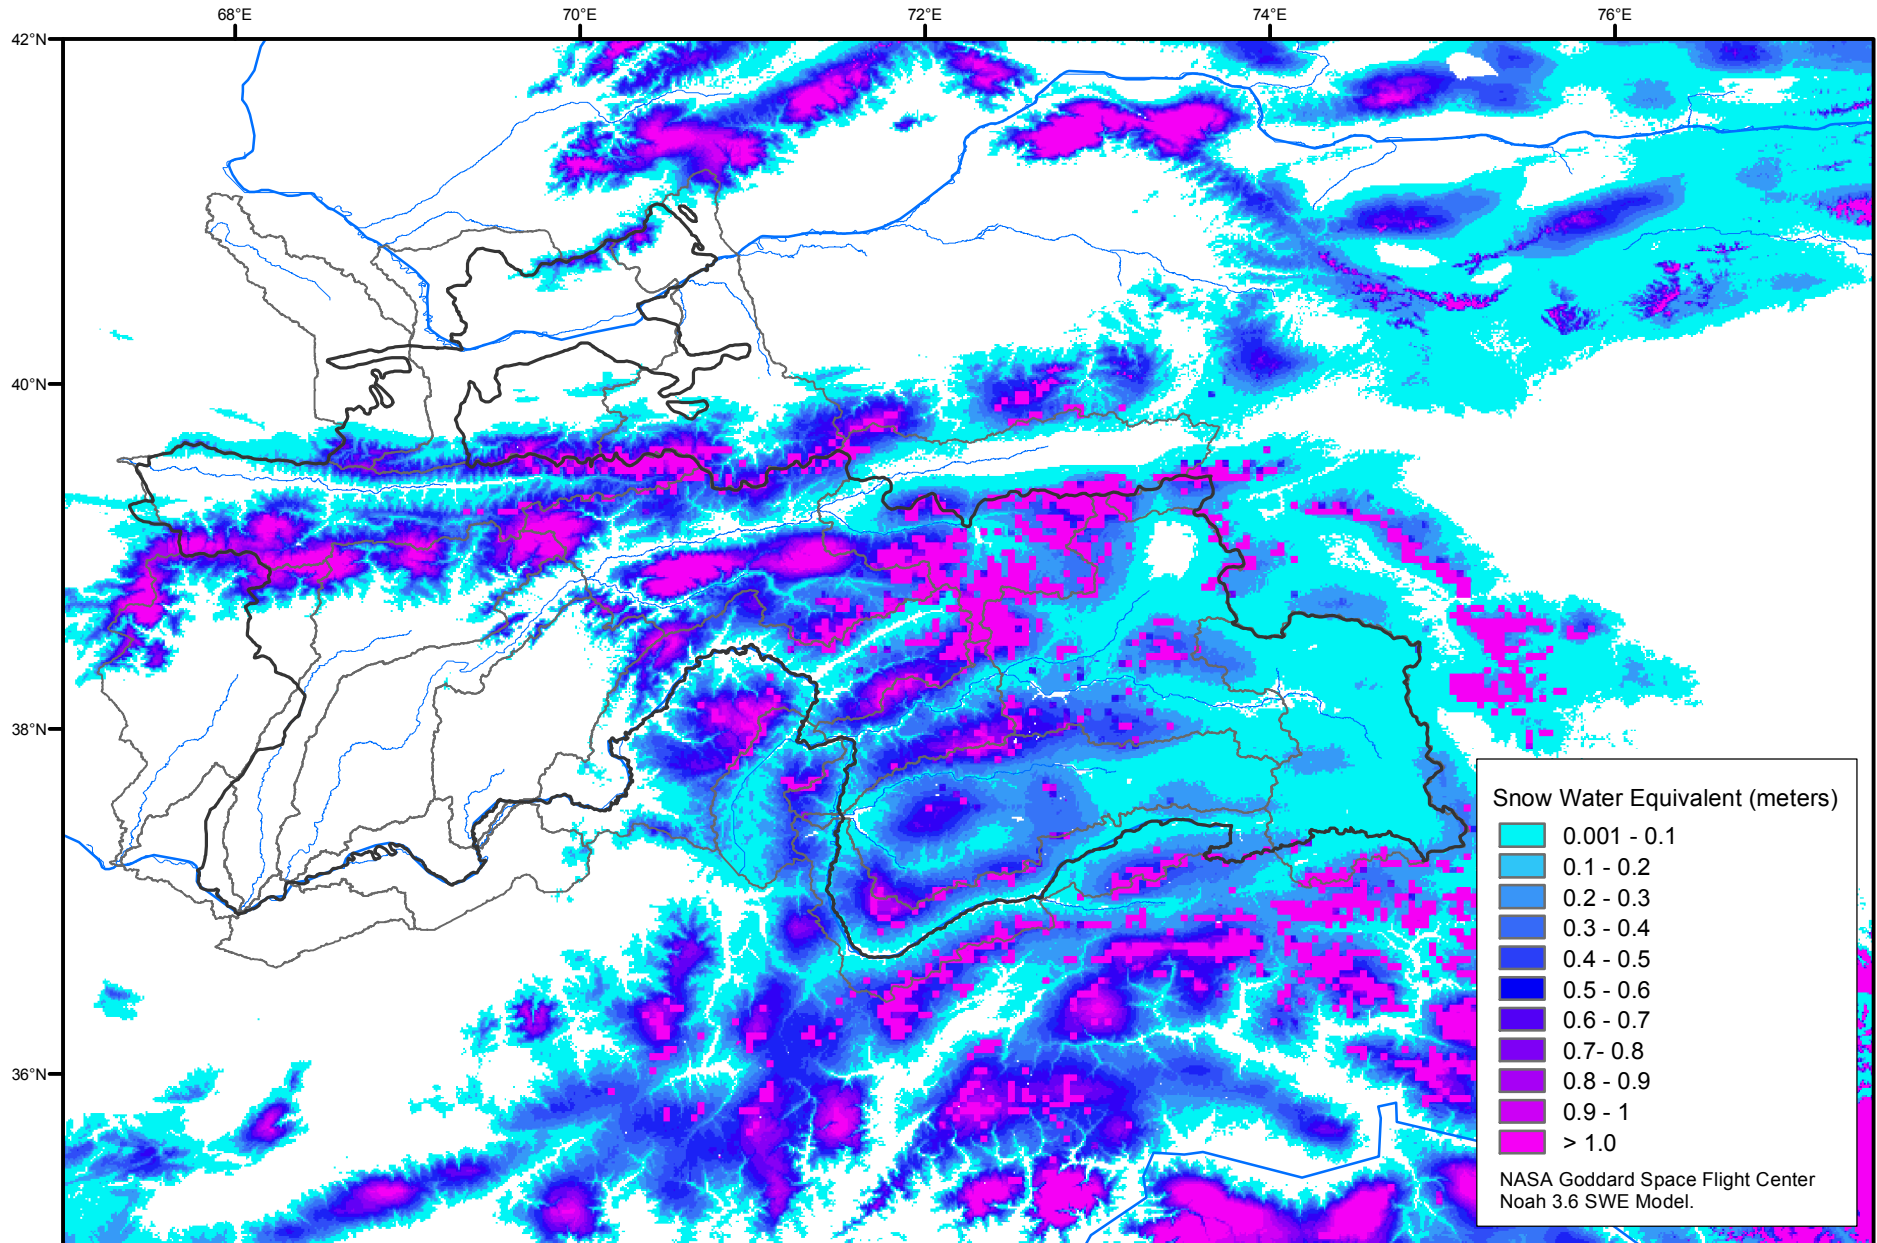

Snow Water Equivalent by Basin

March 24, 2016

Map created by USGS/EROS