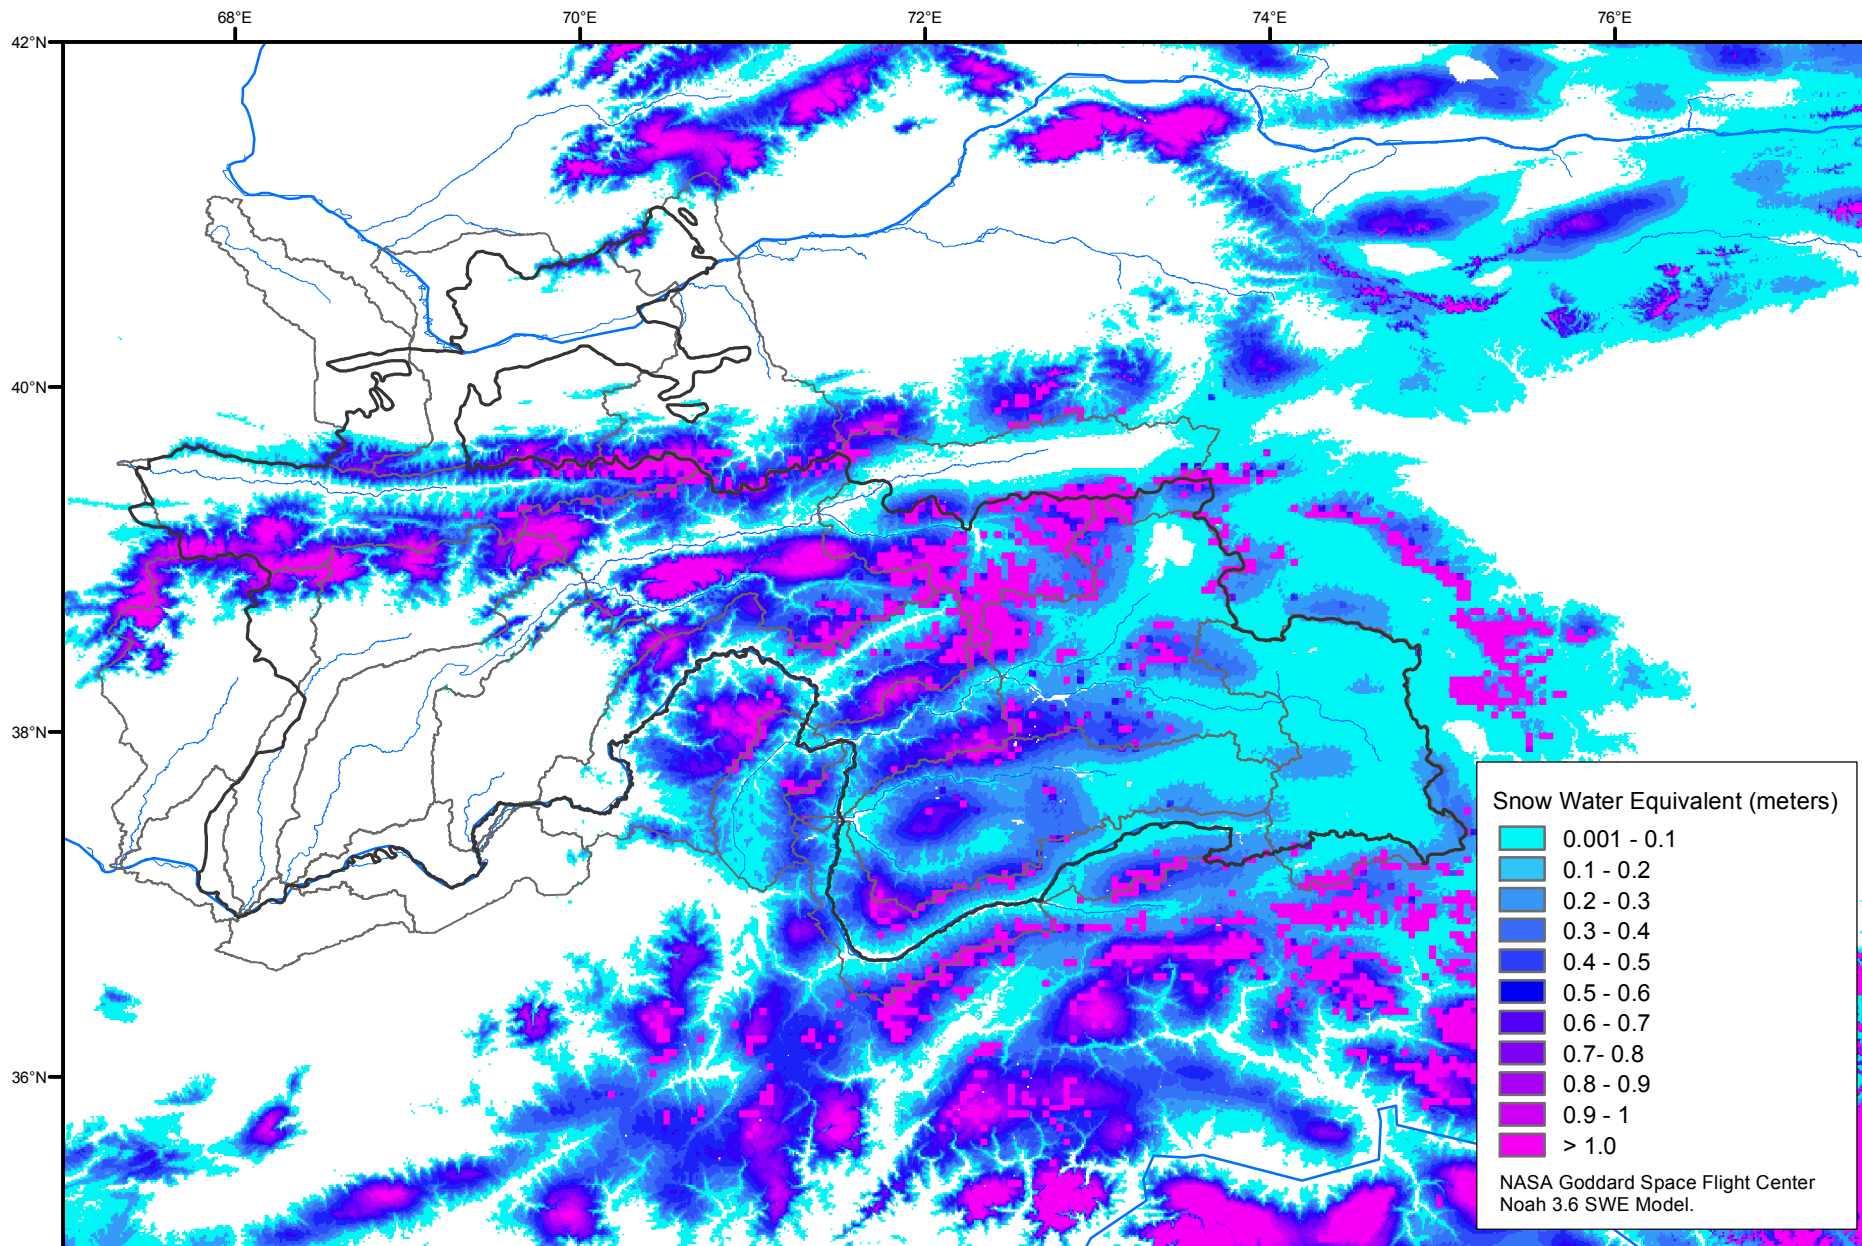

Snow Water Equivalent by Basin

March 27, 2016

Map created by USGS/EROS