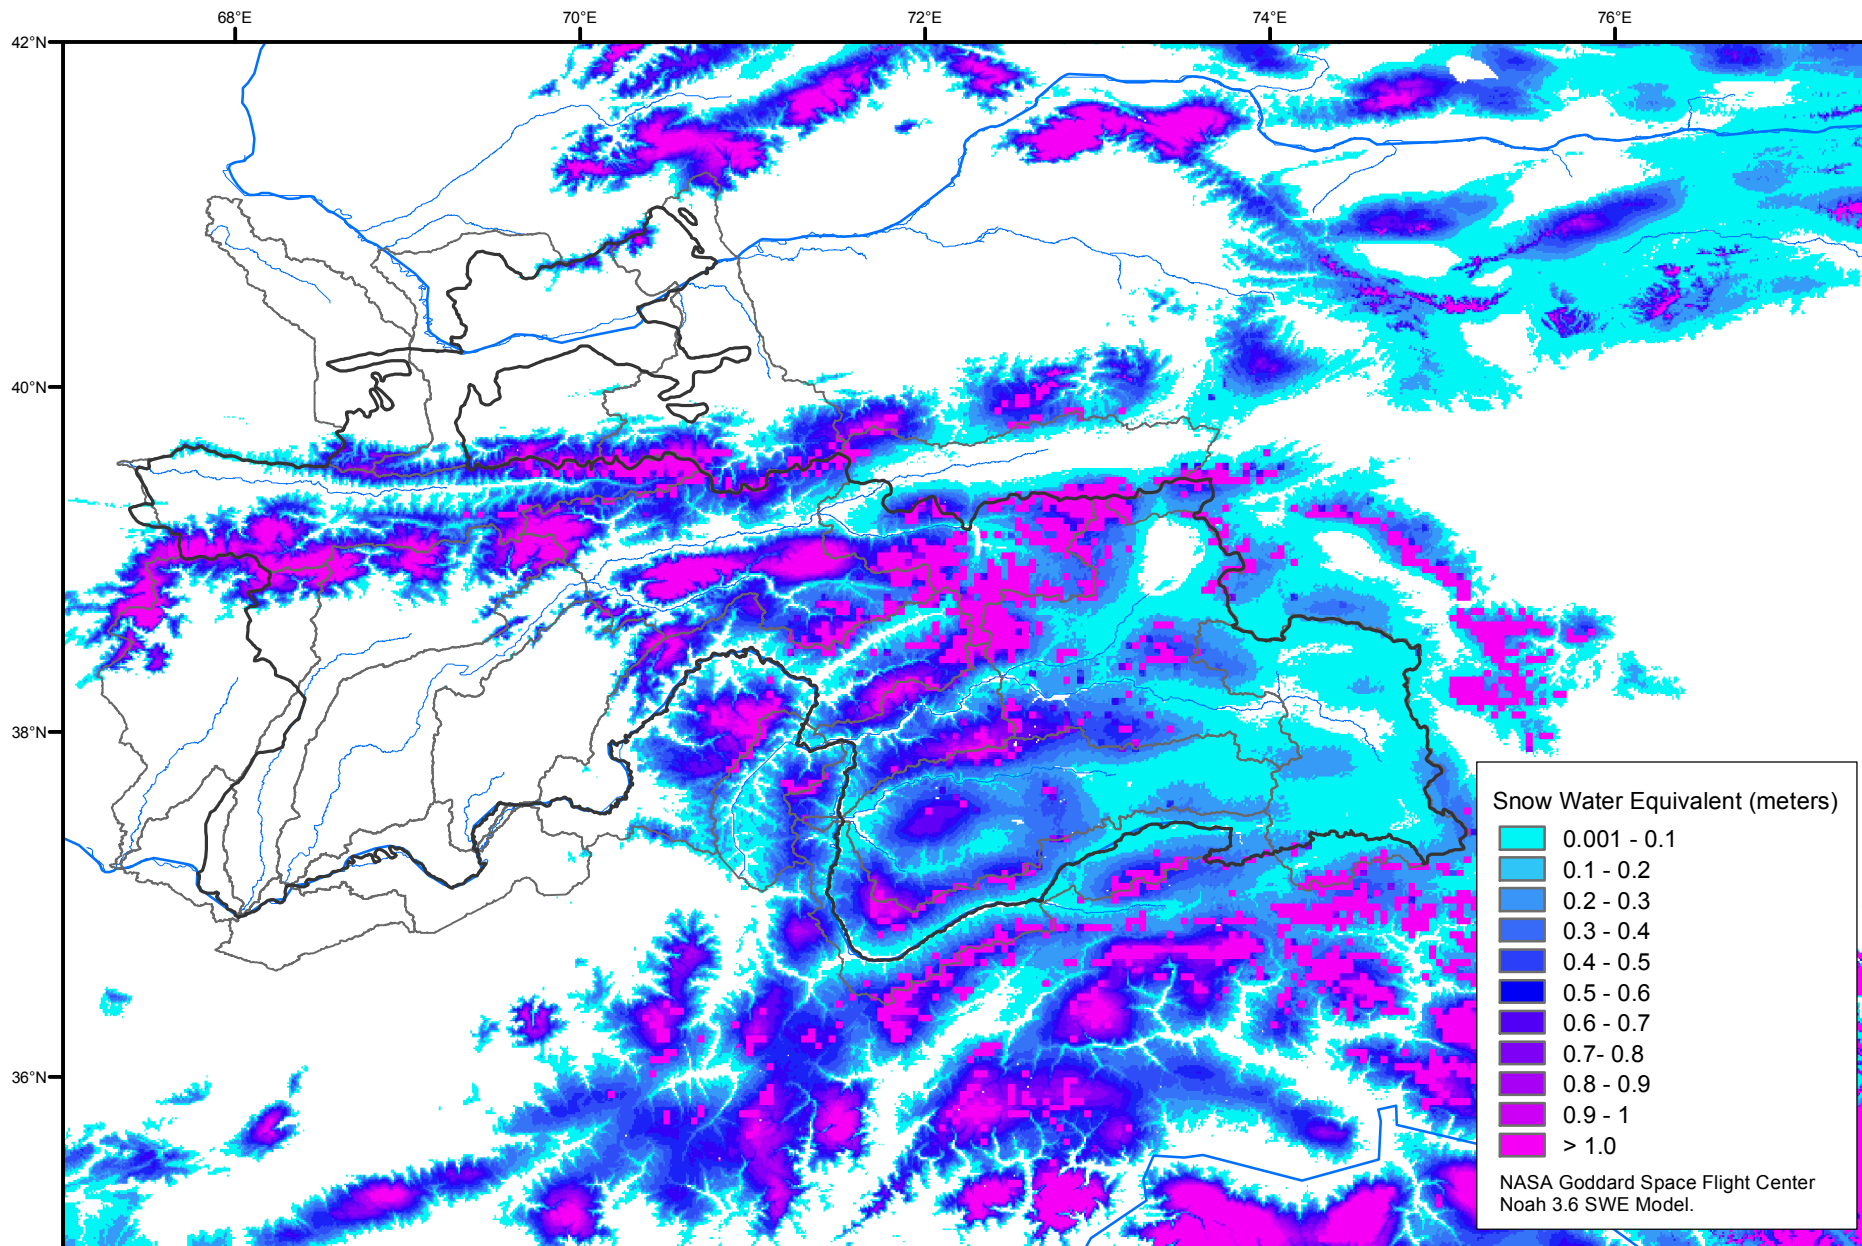

# Snow Water Equivalent by Basin

April 01, 2016

Map created by USGS/EROS