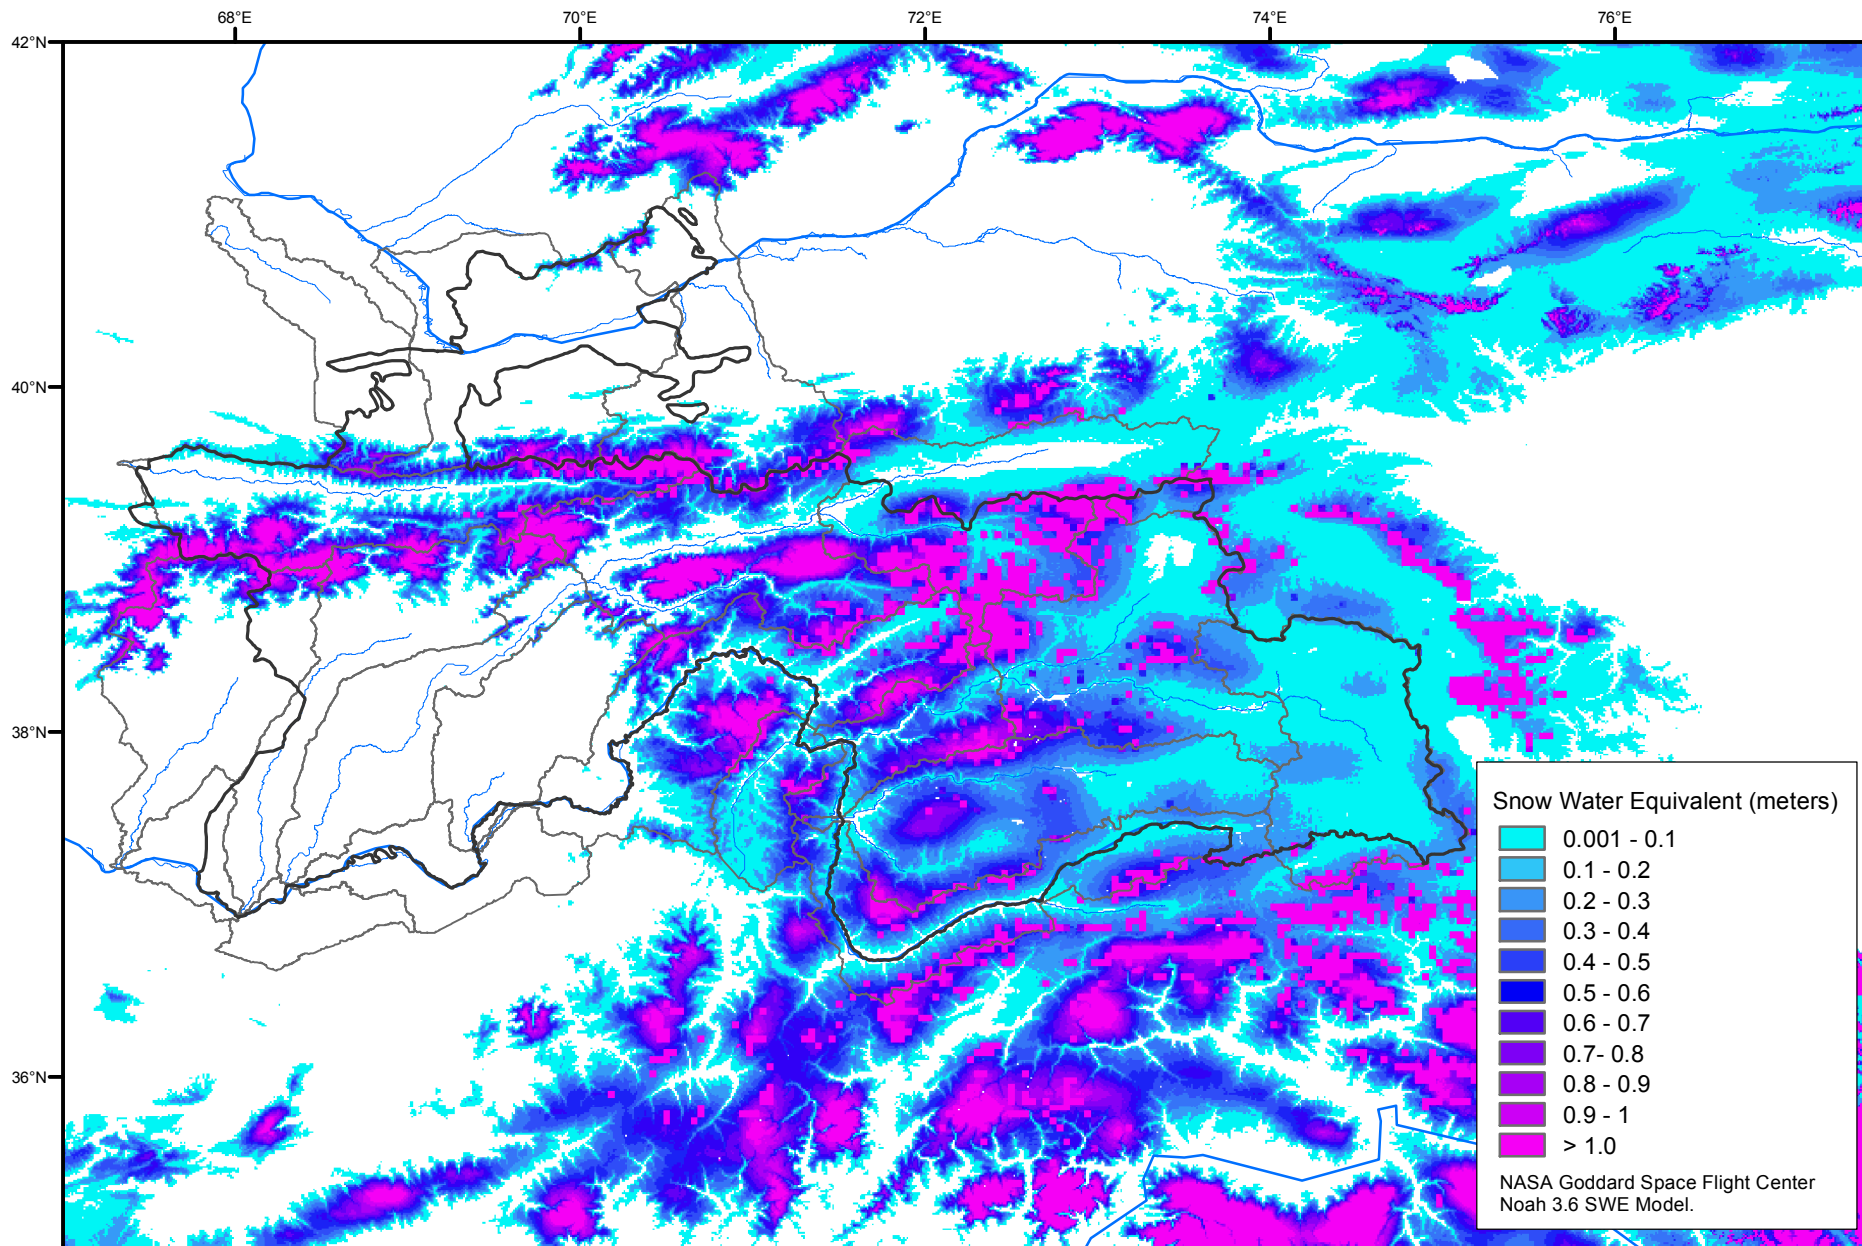

Snow Water Equivalent by Basin

April 04, 2016

Map created by USGS/EROS