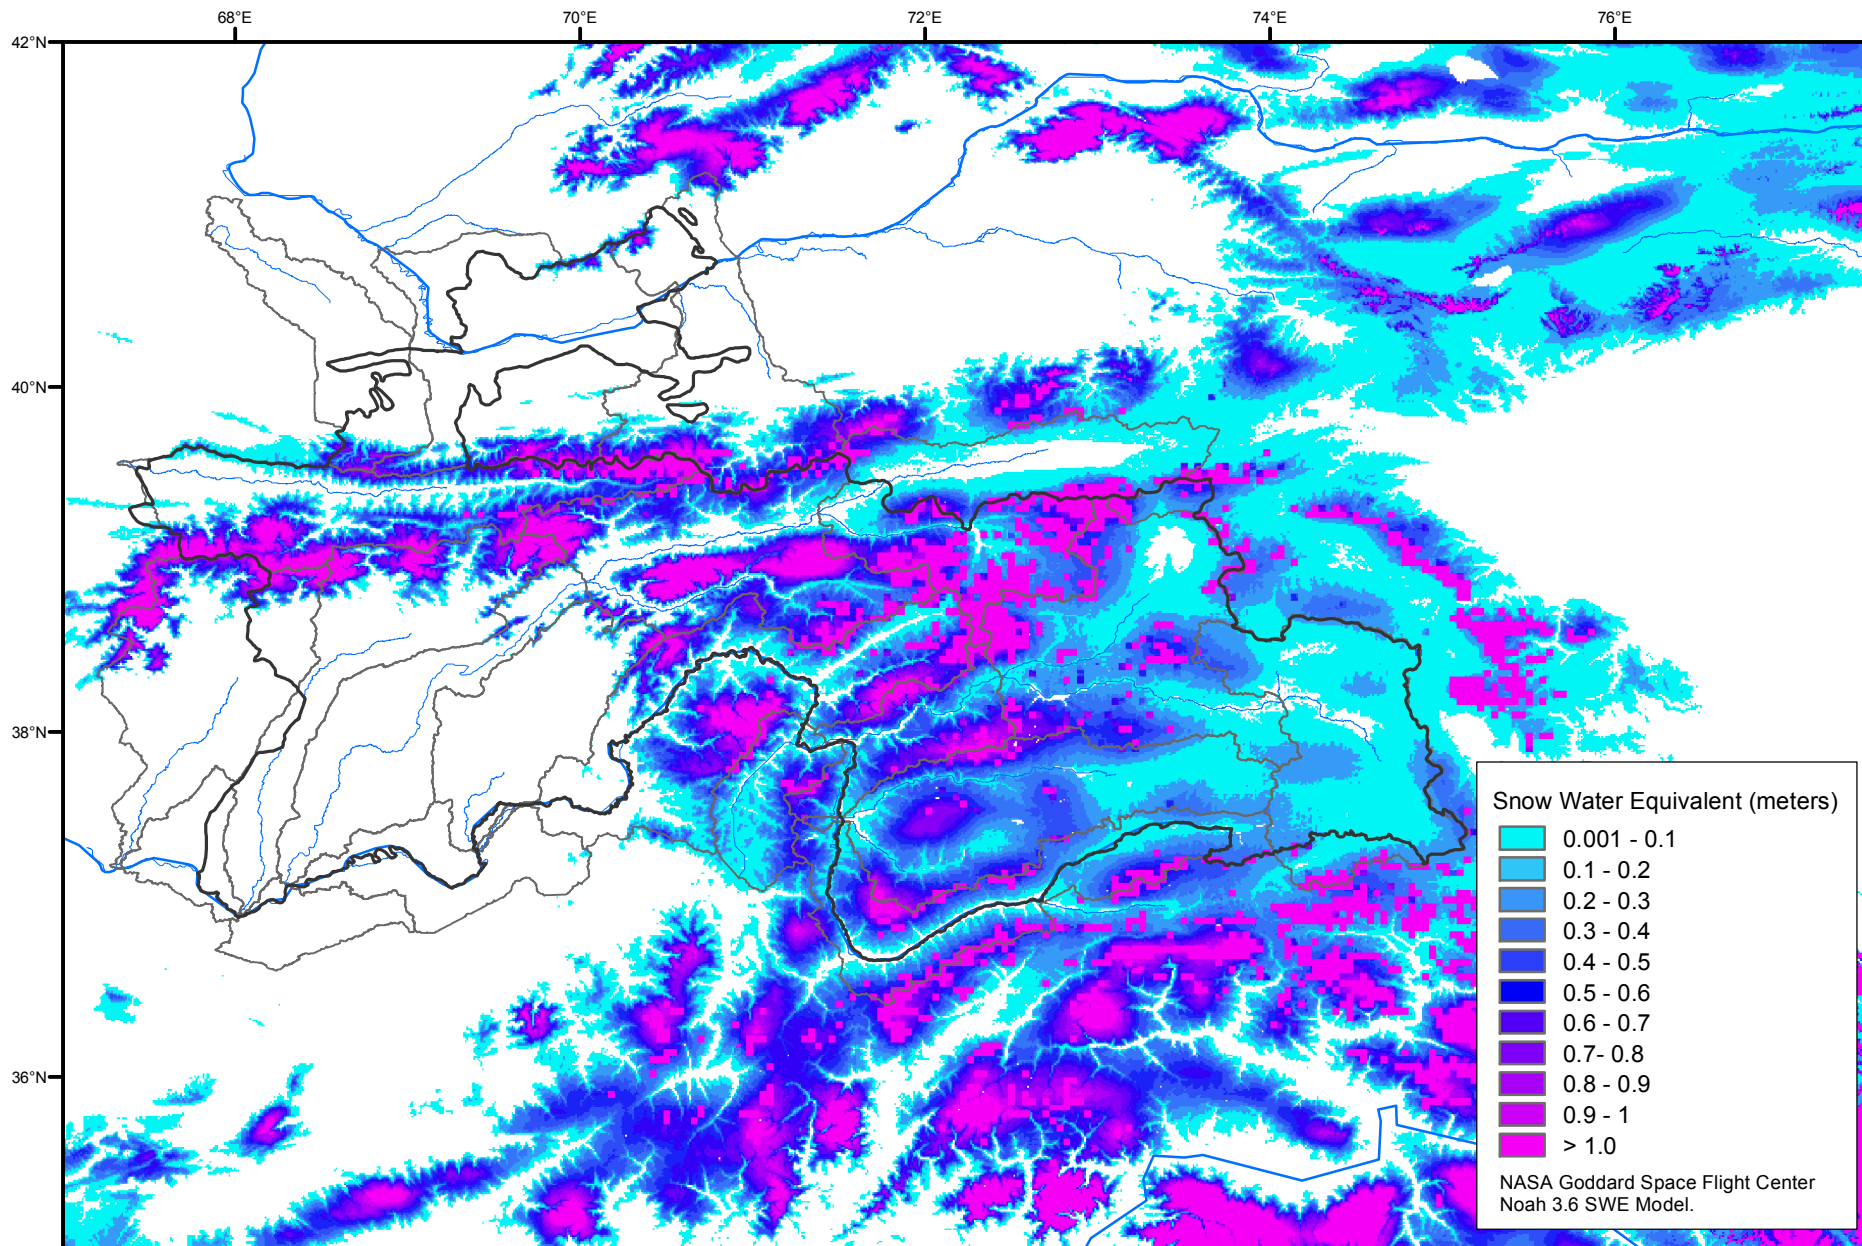

Snow Water Equivalent by Basin

April 05, 2016

Map created by USGS/EROS