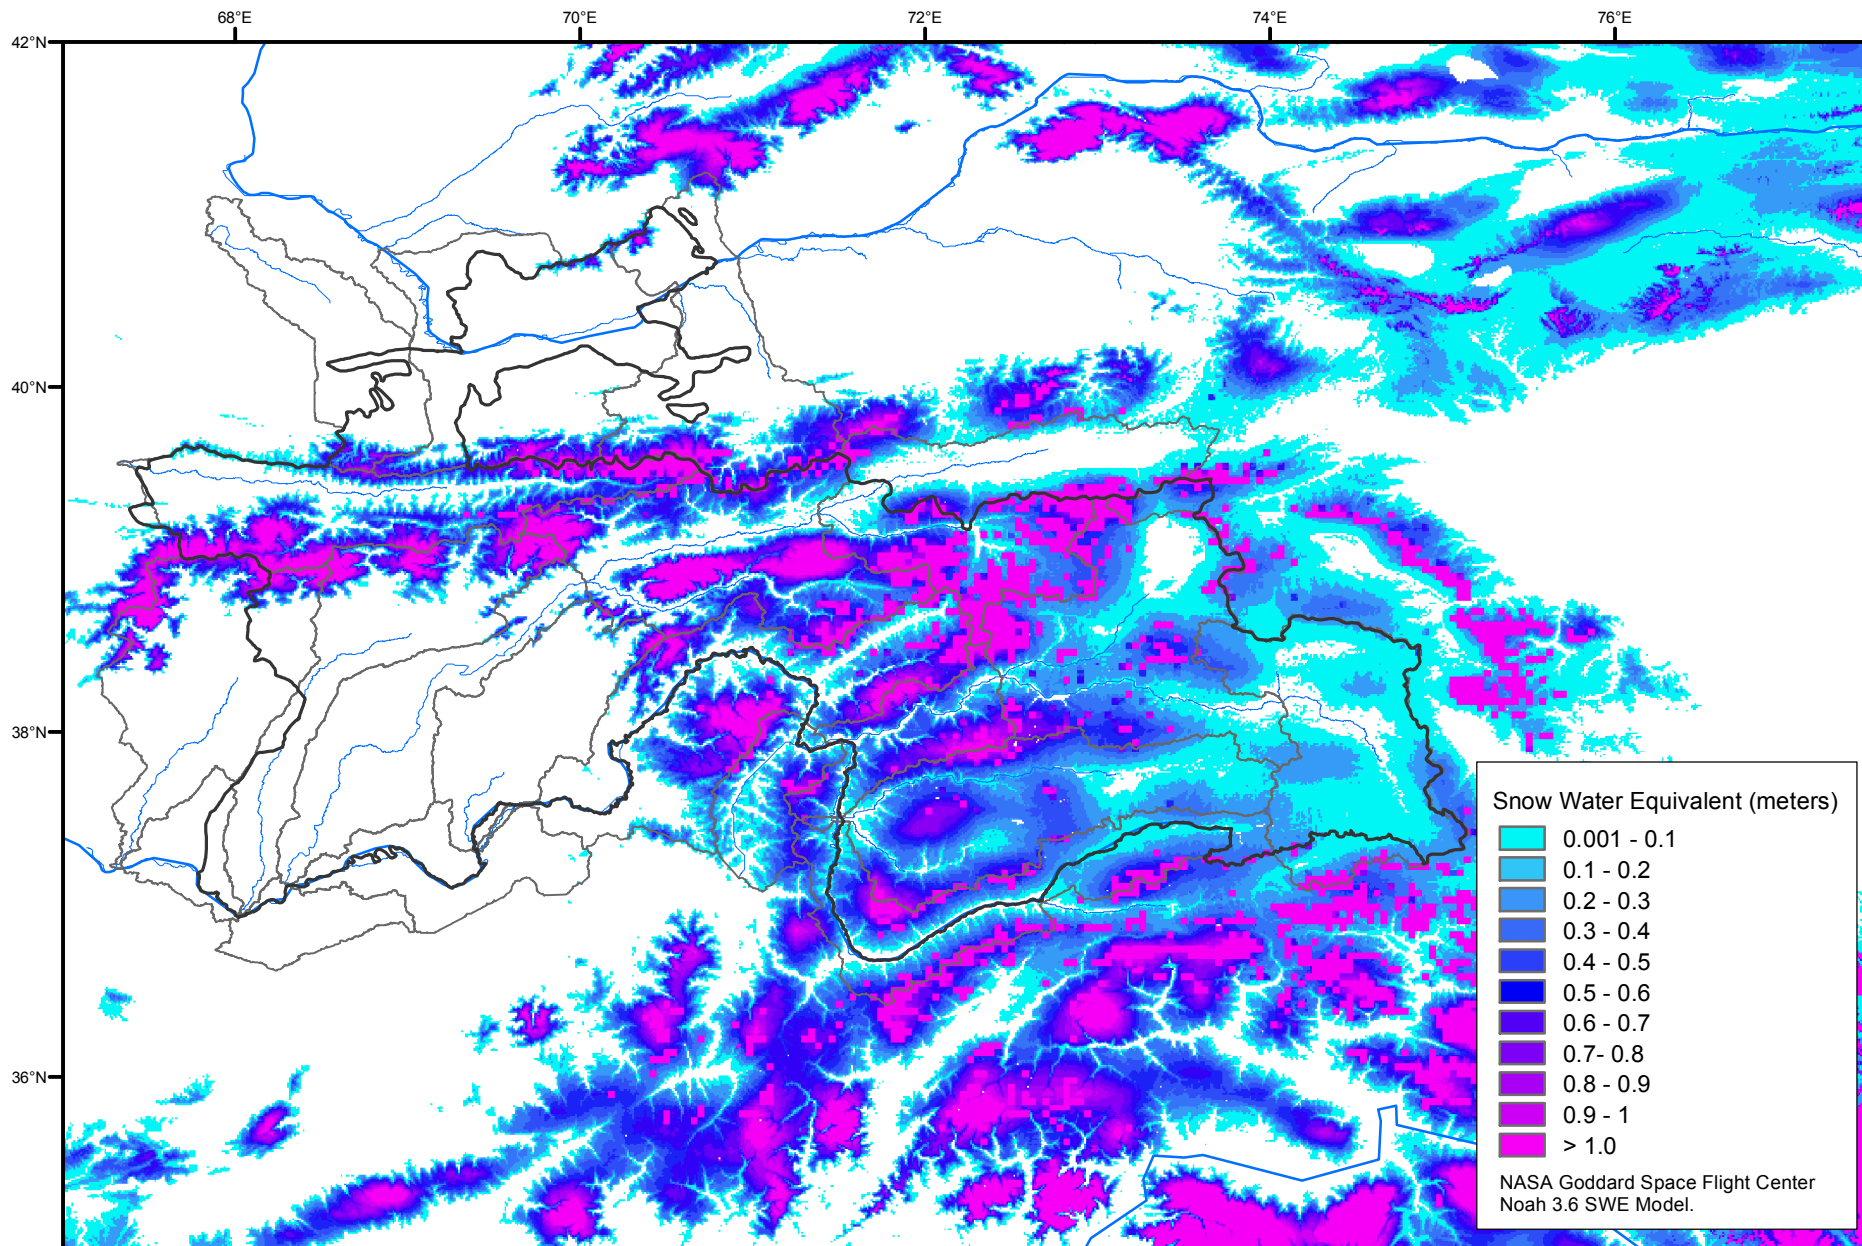

Snow Water Equivalent by Basin

April 08, 2016

Map created by USGS/EROS