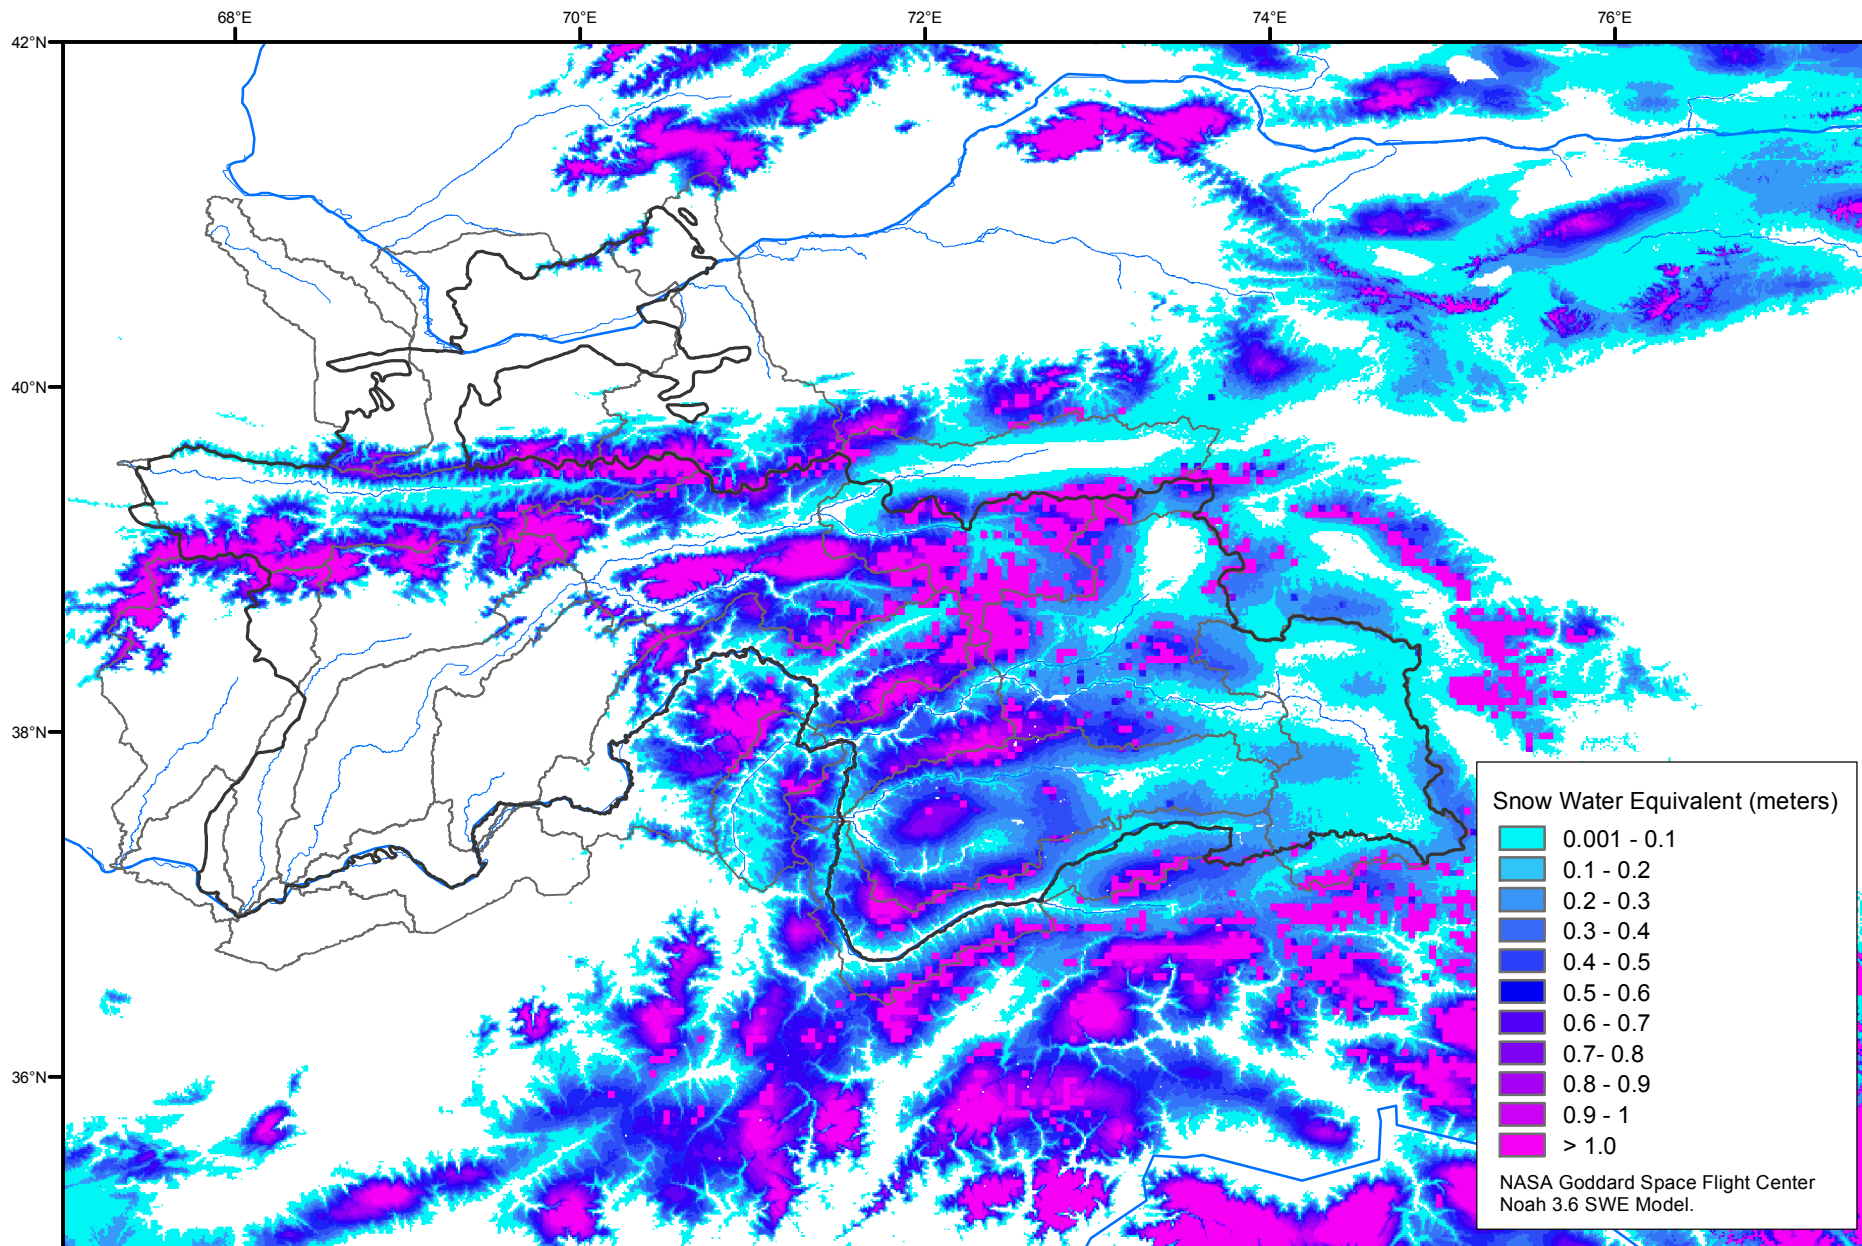

# Snow Water Equivalent by Basin

April 09, 2016

Map created by USGS/EROS