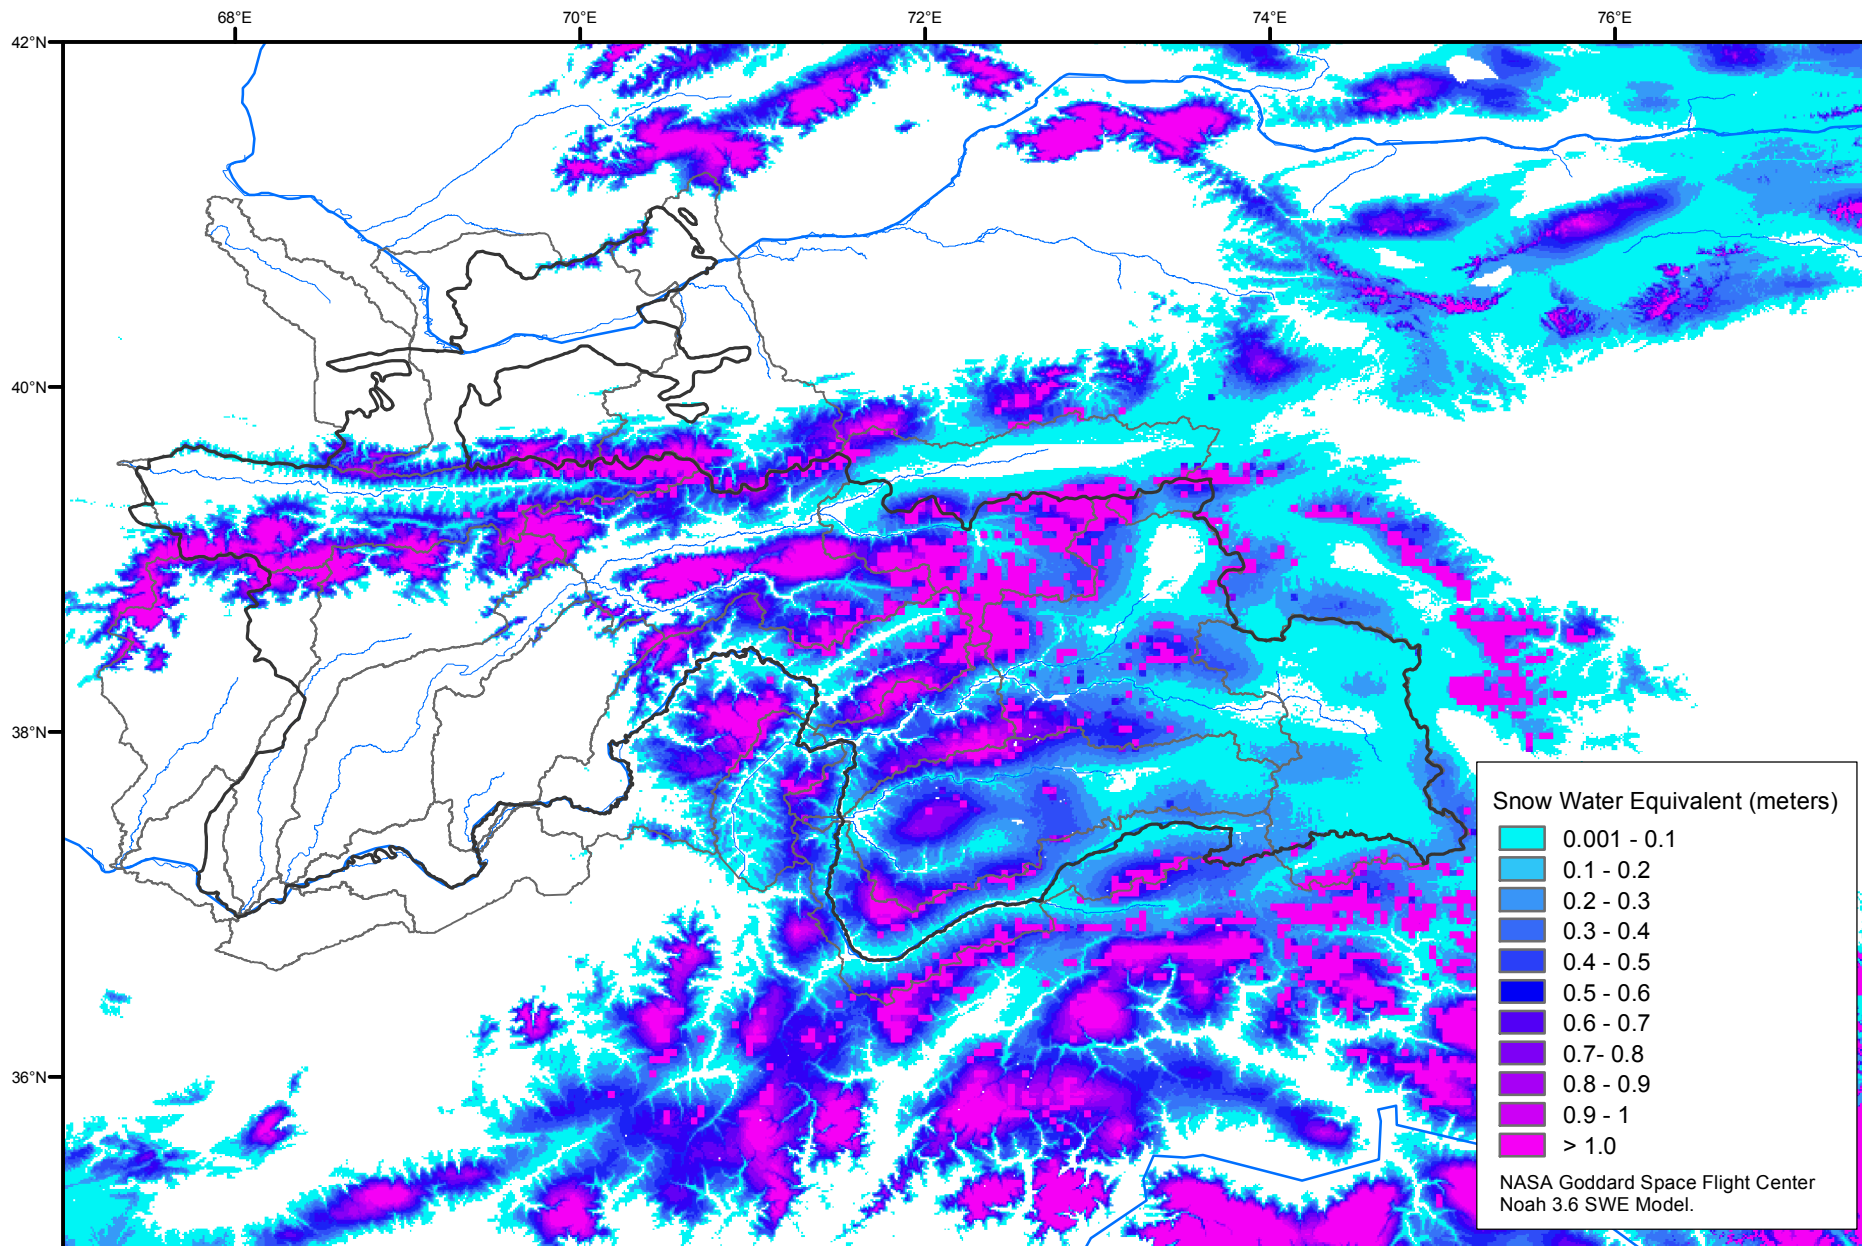

Snow Water Equivalent by Basin

April 10, 2016

Map created by USGS/EROS