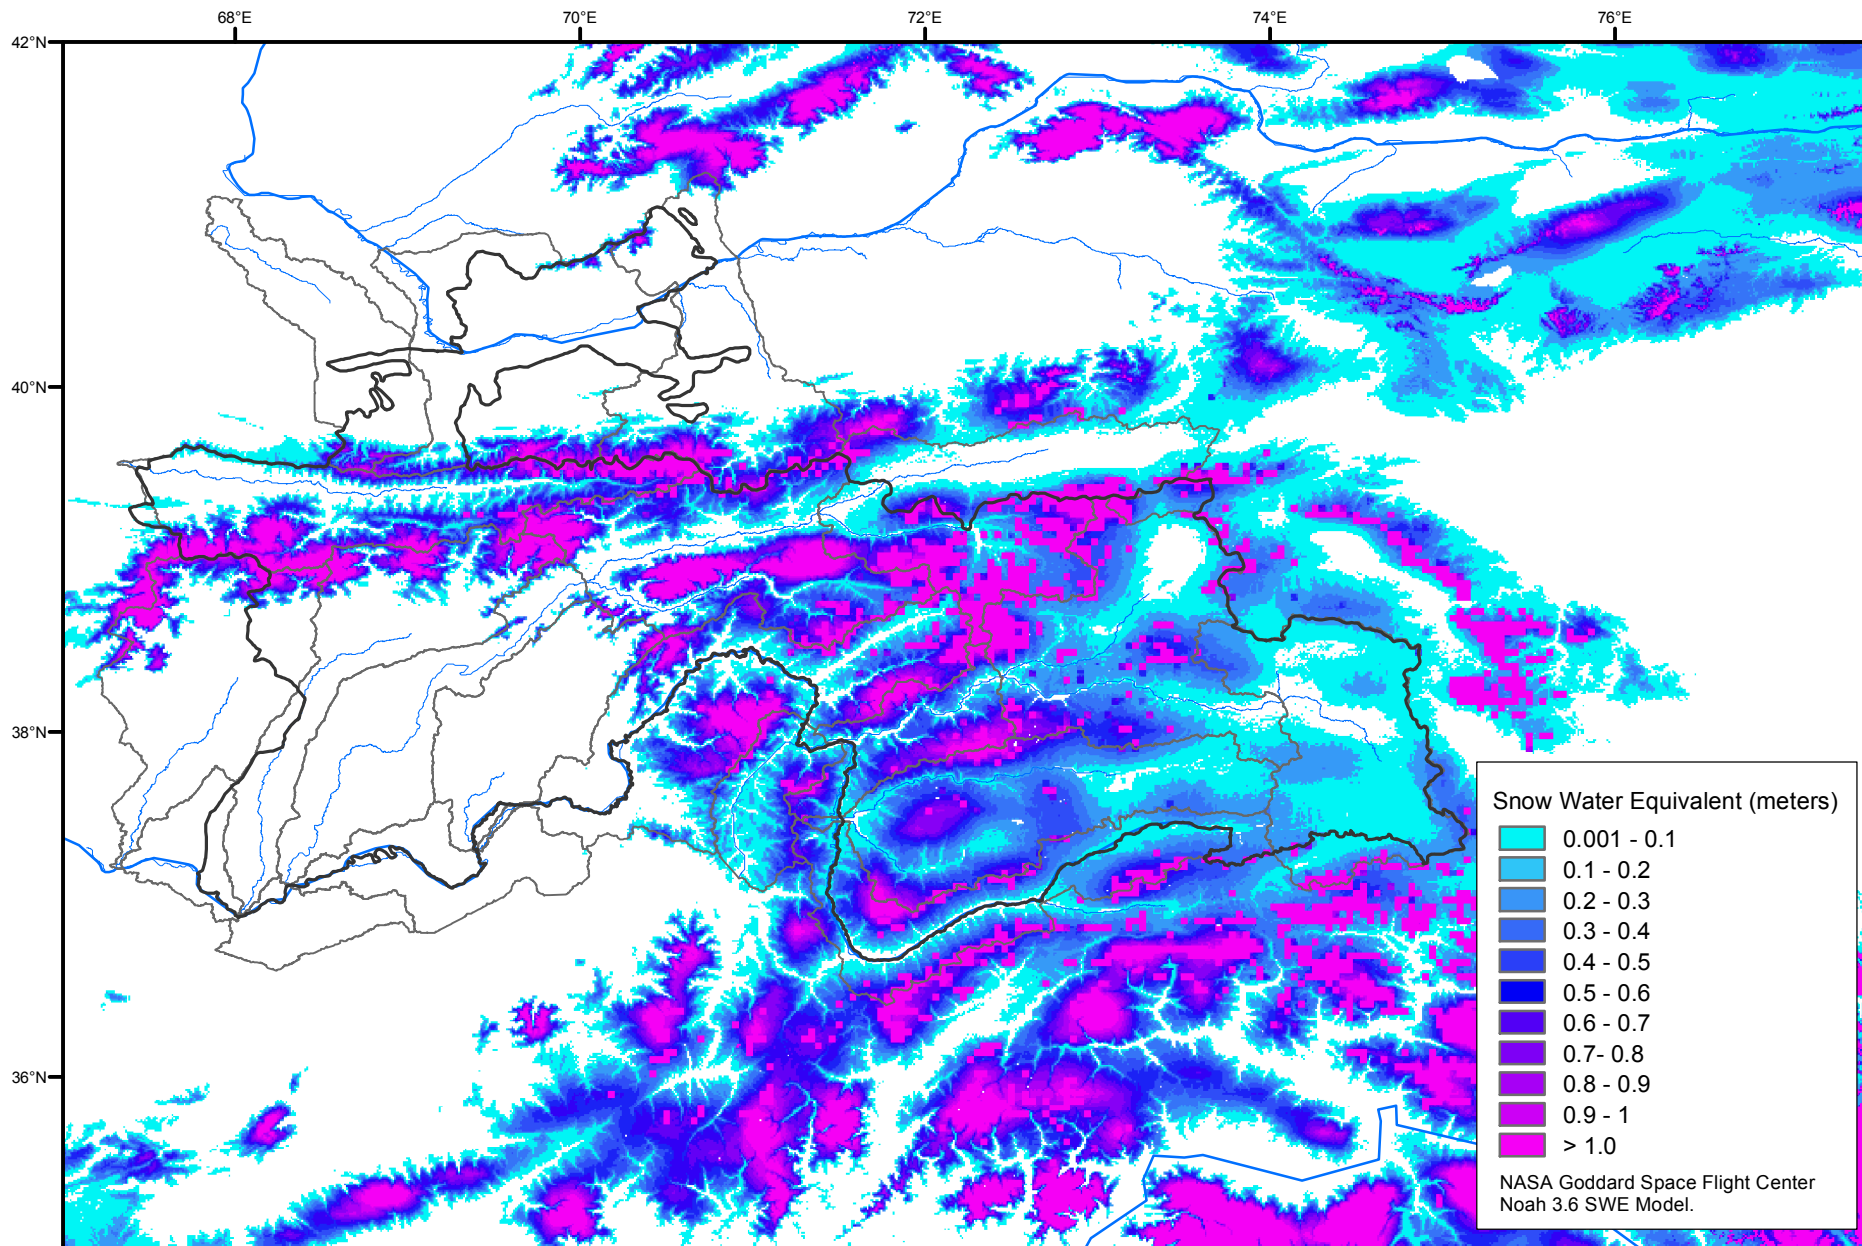

Snow Water Equivalent by Basin

April 13, 2016

Map created by USGS/EROS