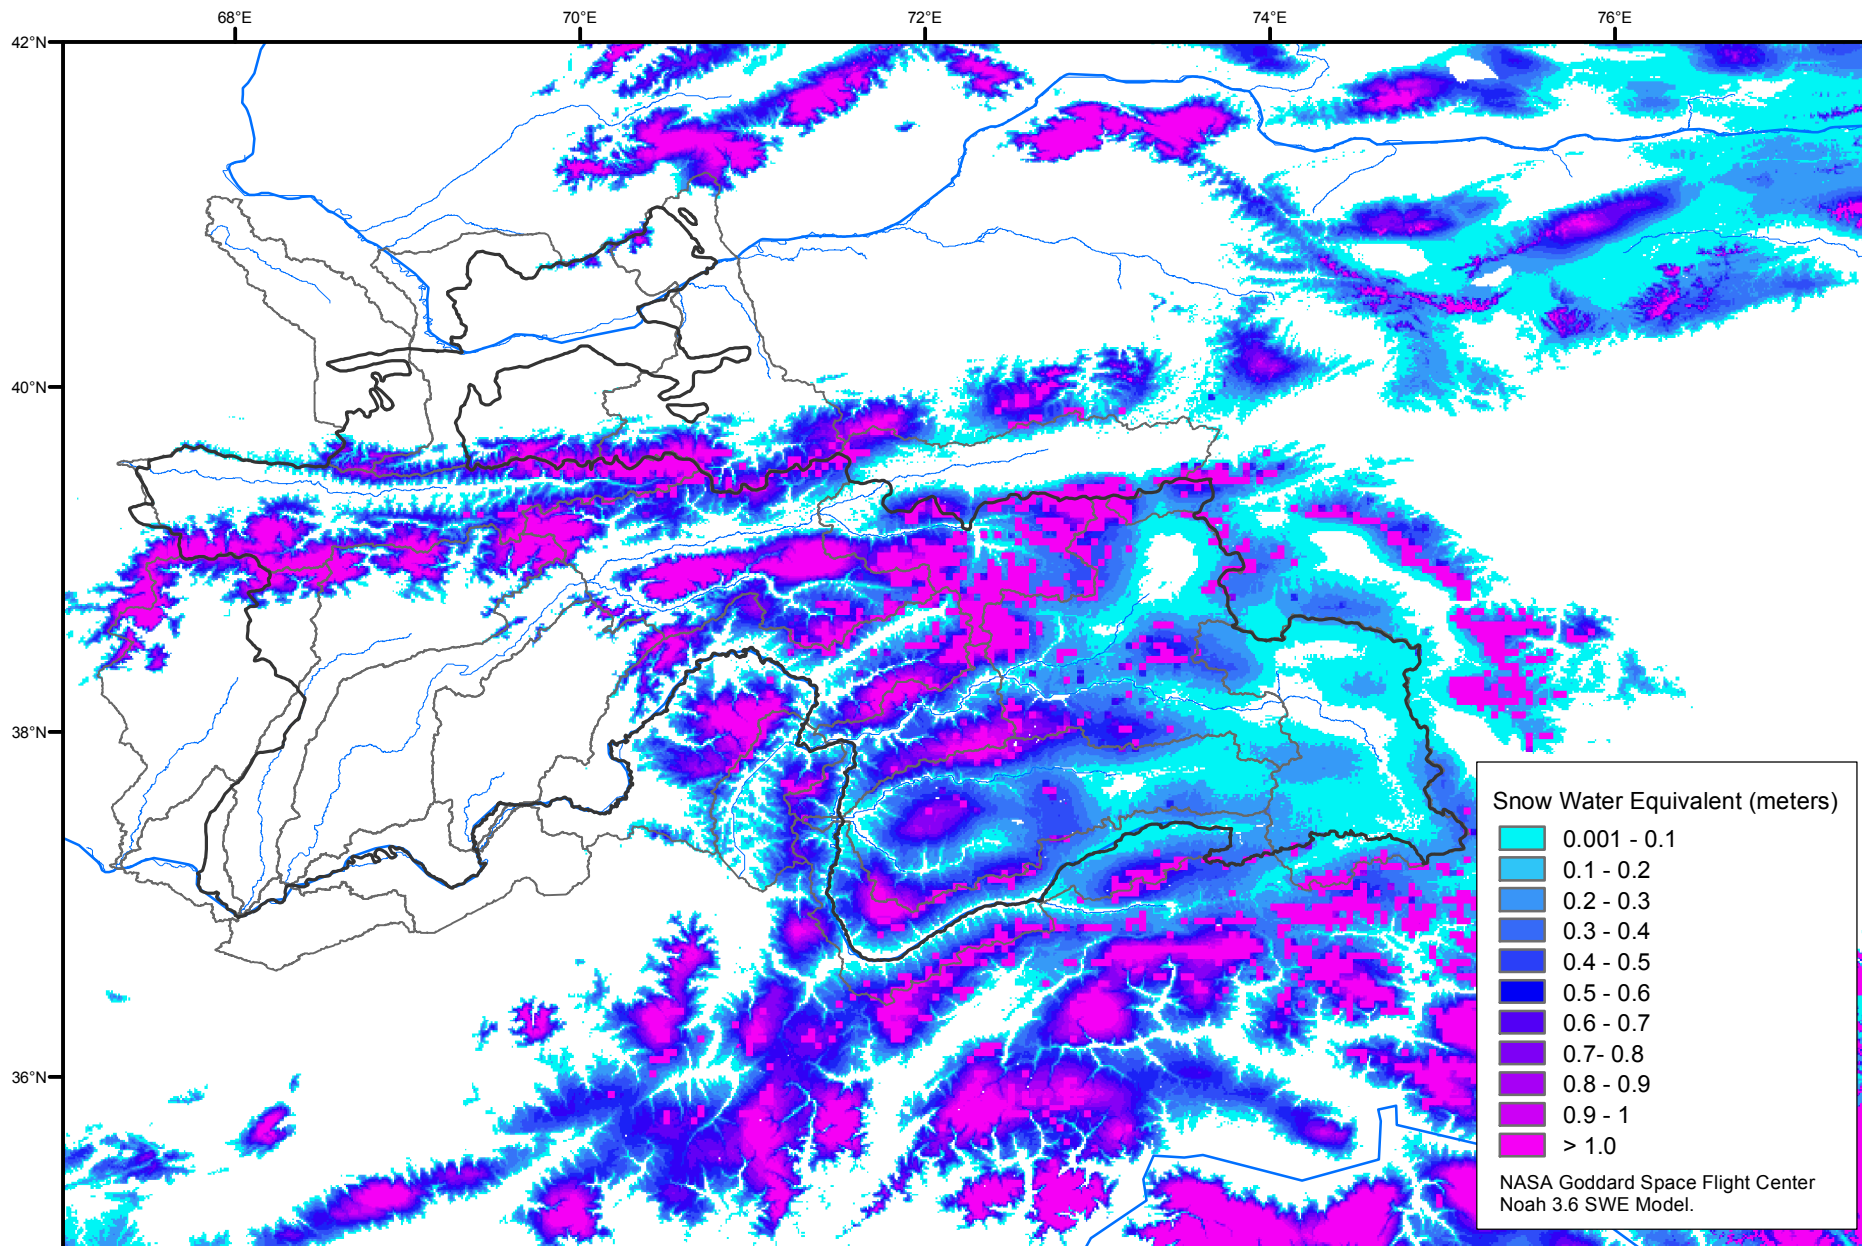

Snow Water Equivalent by Basin

April 16, 2016

Map created by USGS/EROS