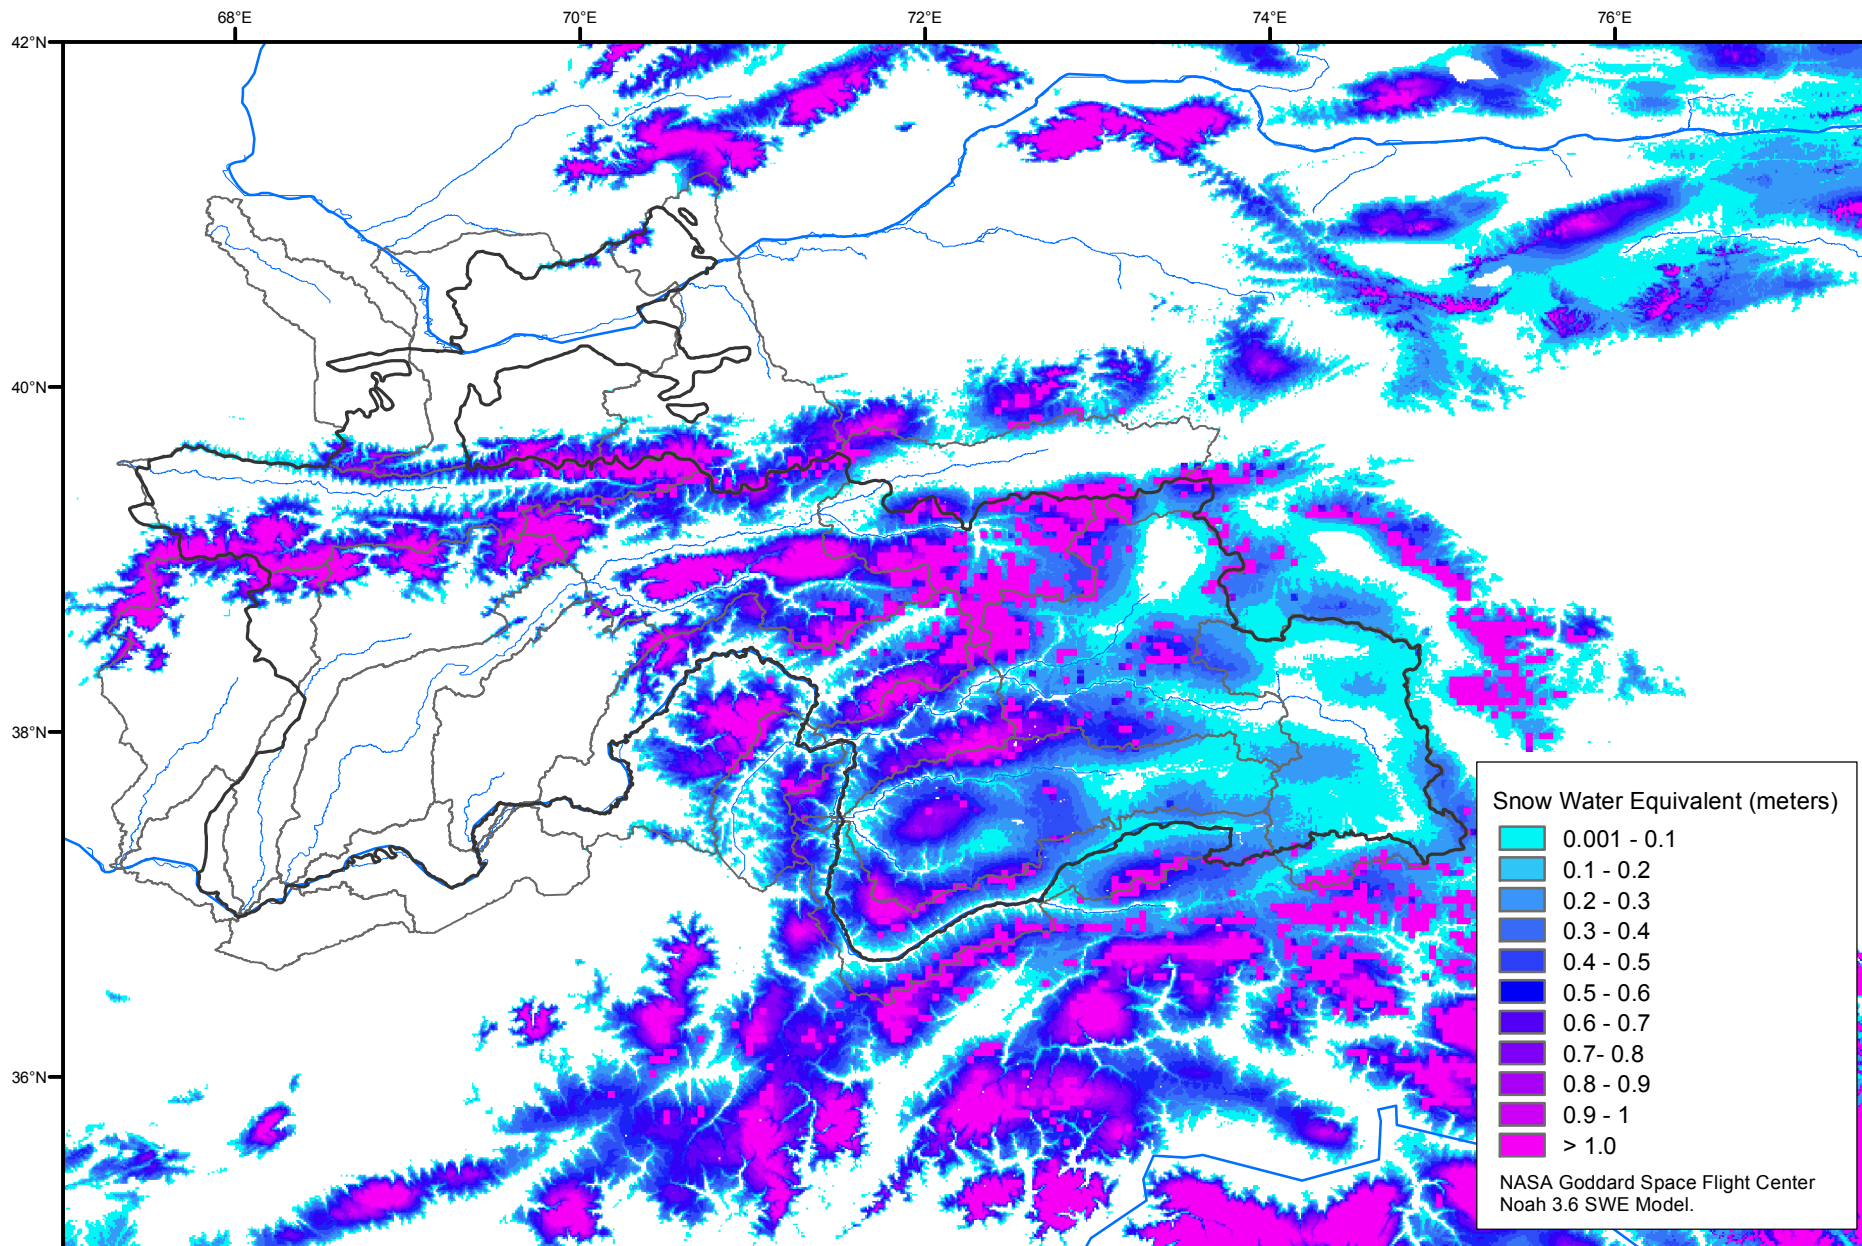

Snow Water Equivalent by Basin

April 17, 2016

Map created by USGS/EROS