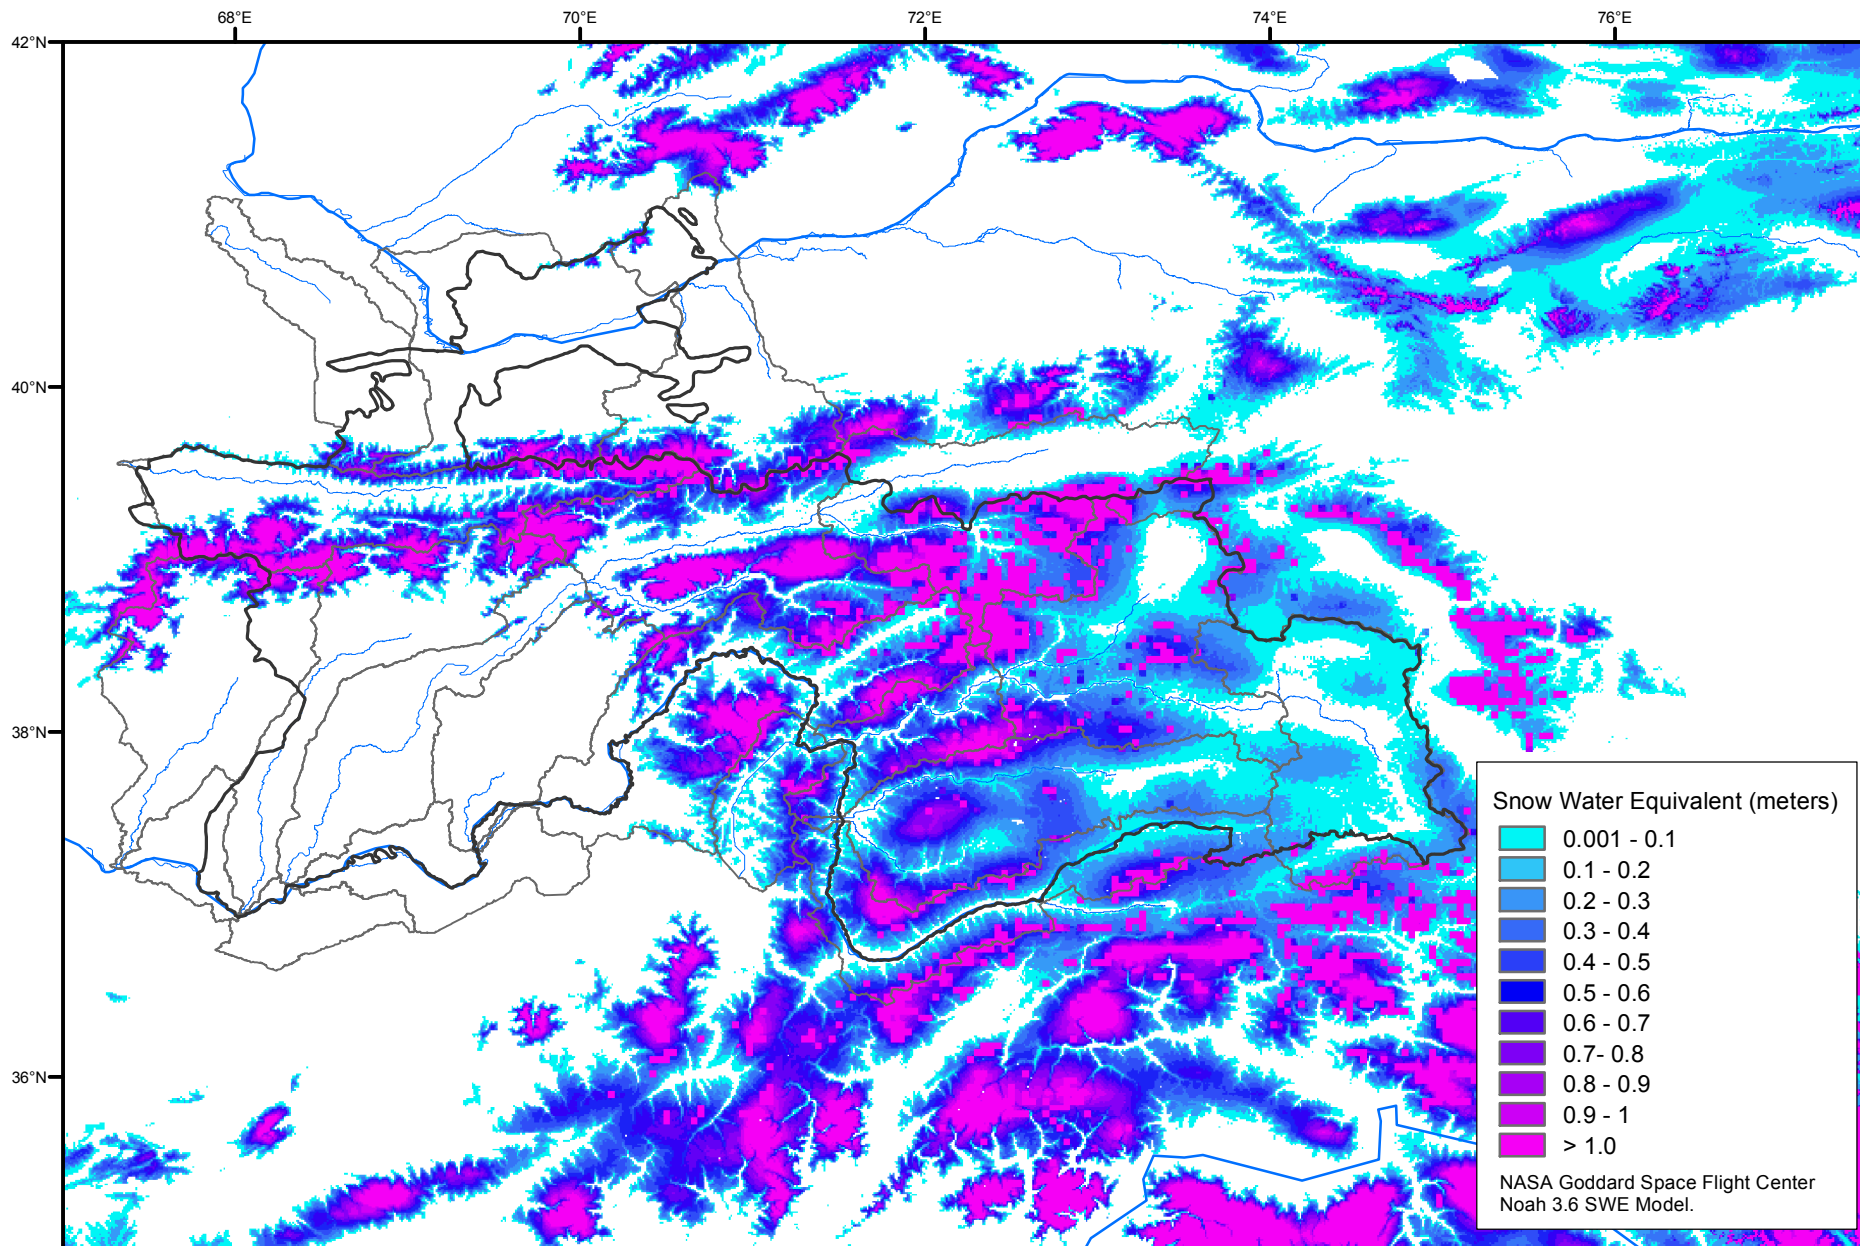

Snow Water Equivalent by Basin

April 20, 2016

Map created by USGS/EROS