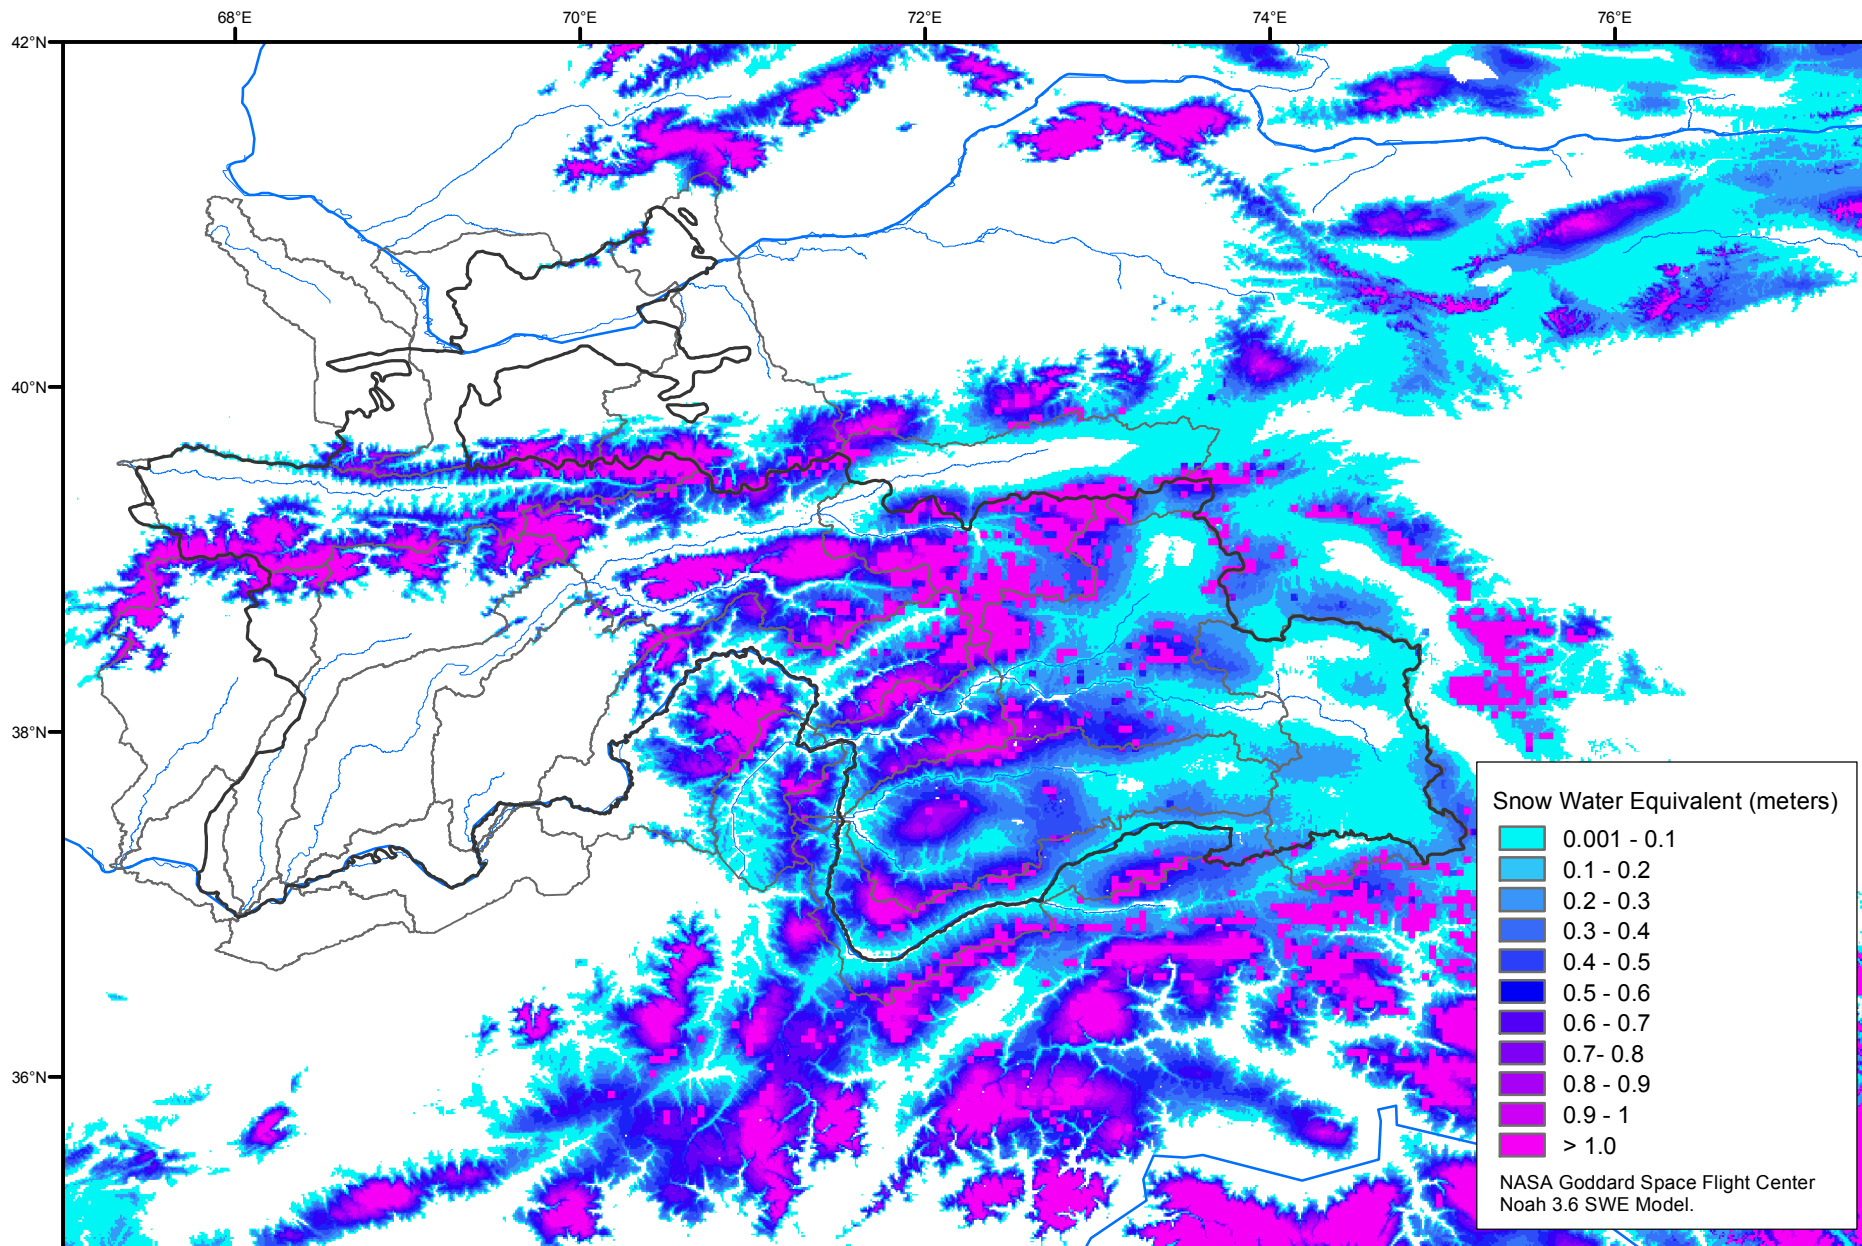

Snow Water Equivalent by Basin

April 22, 2016

Map created by USGS/EROS