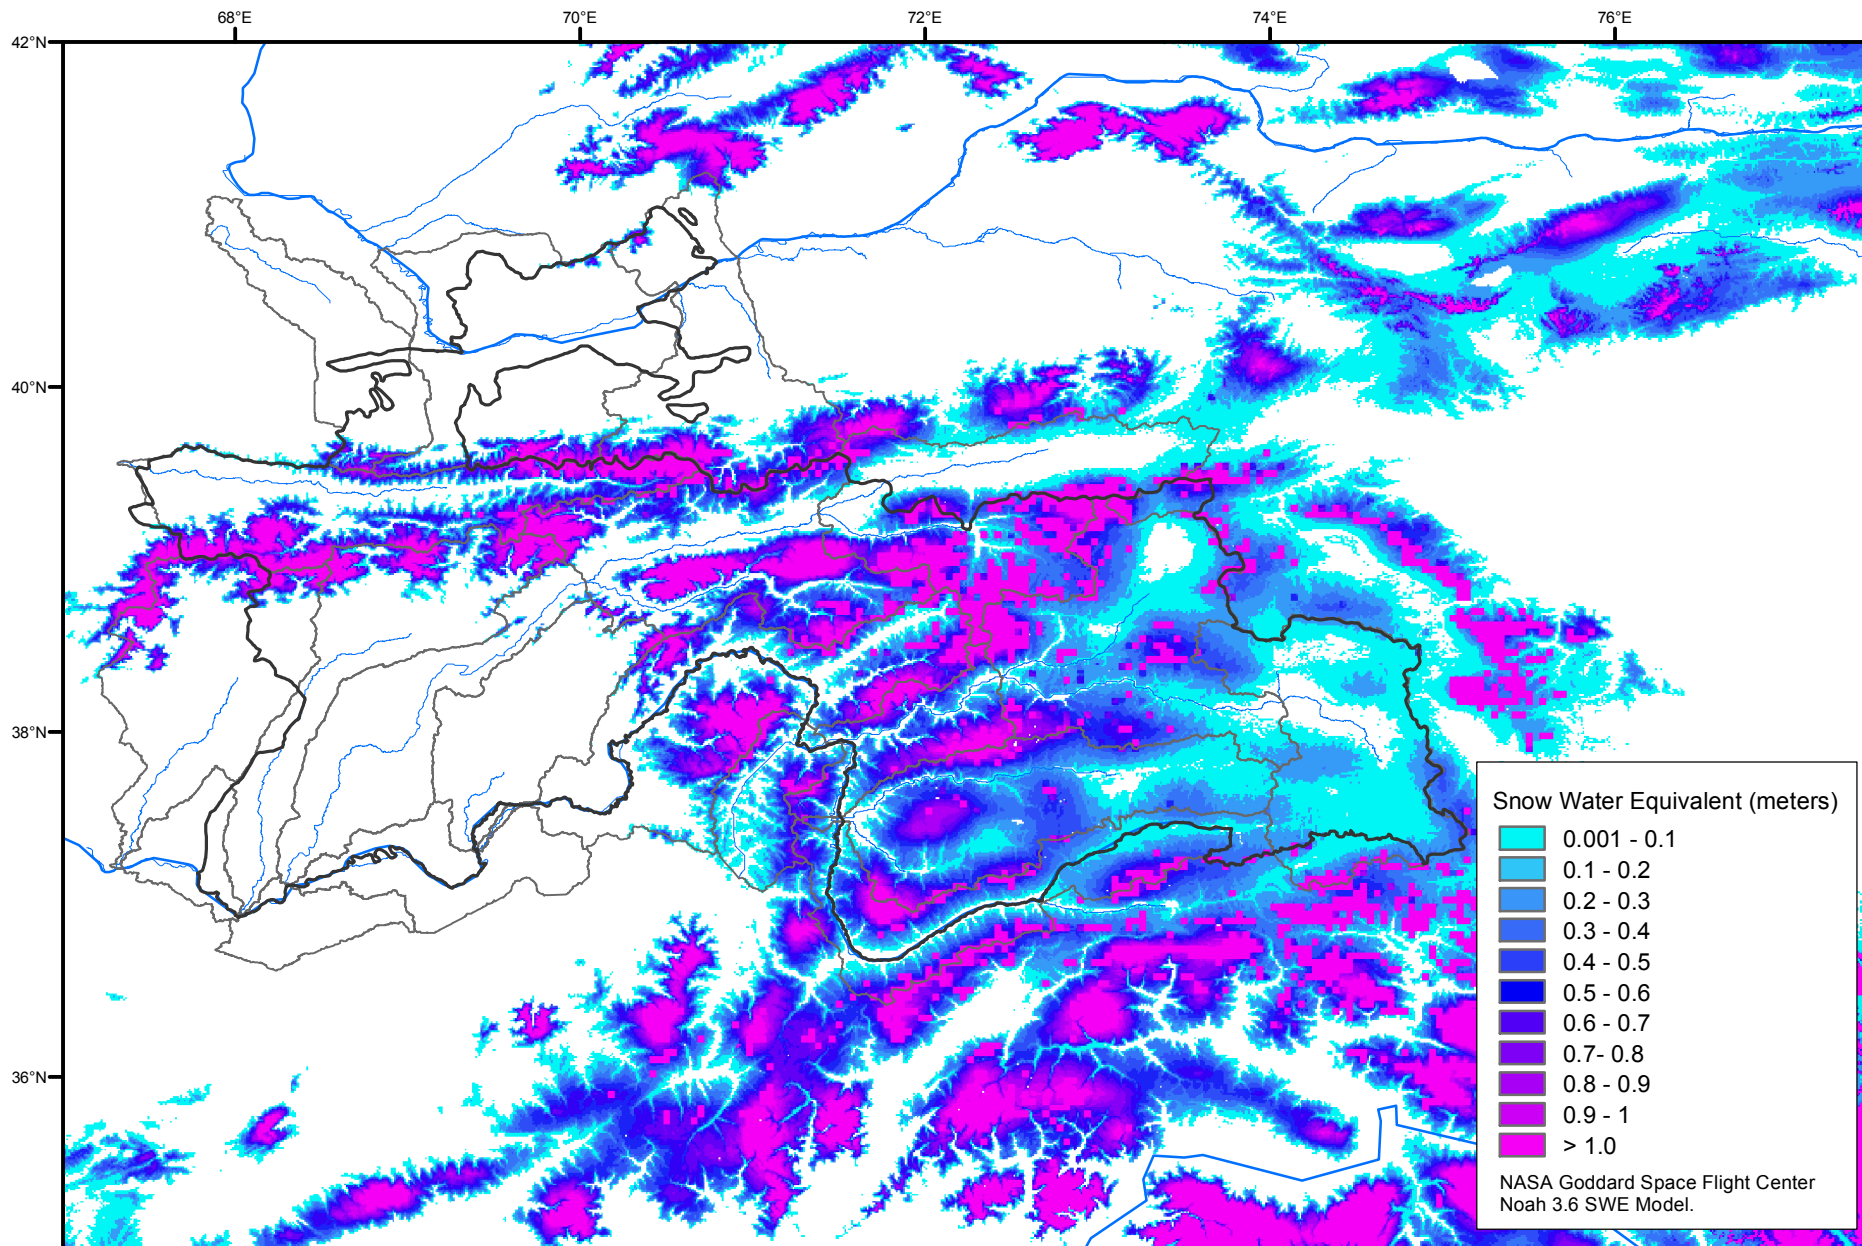

# Snow Water Equivalent by Basin

April 26, 2016

Map created by USGS/EROS