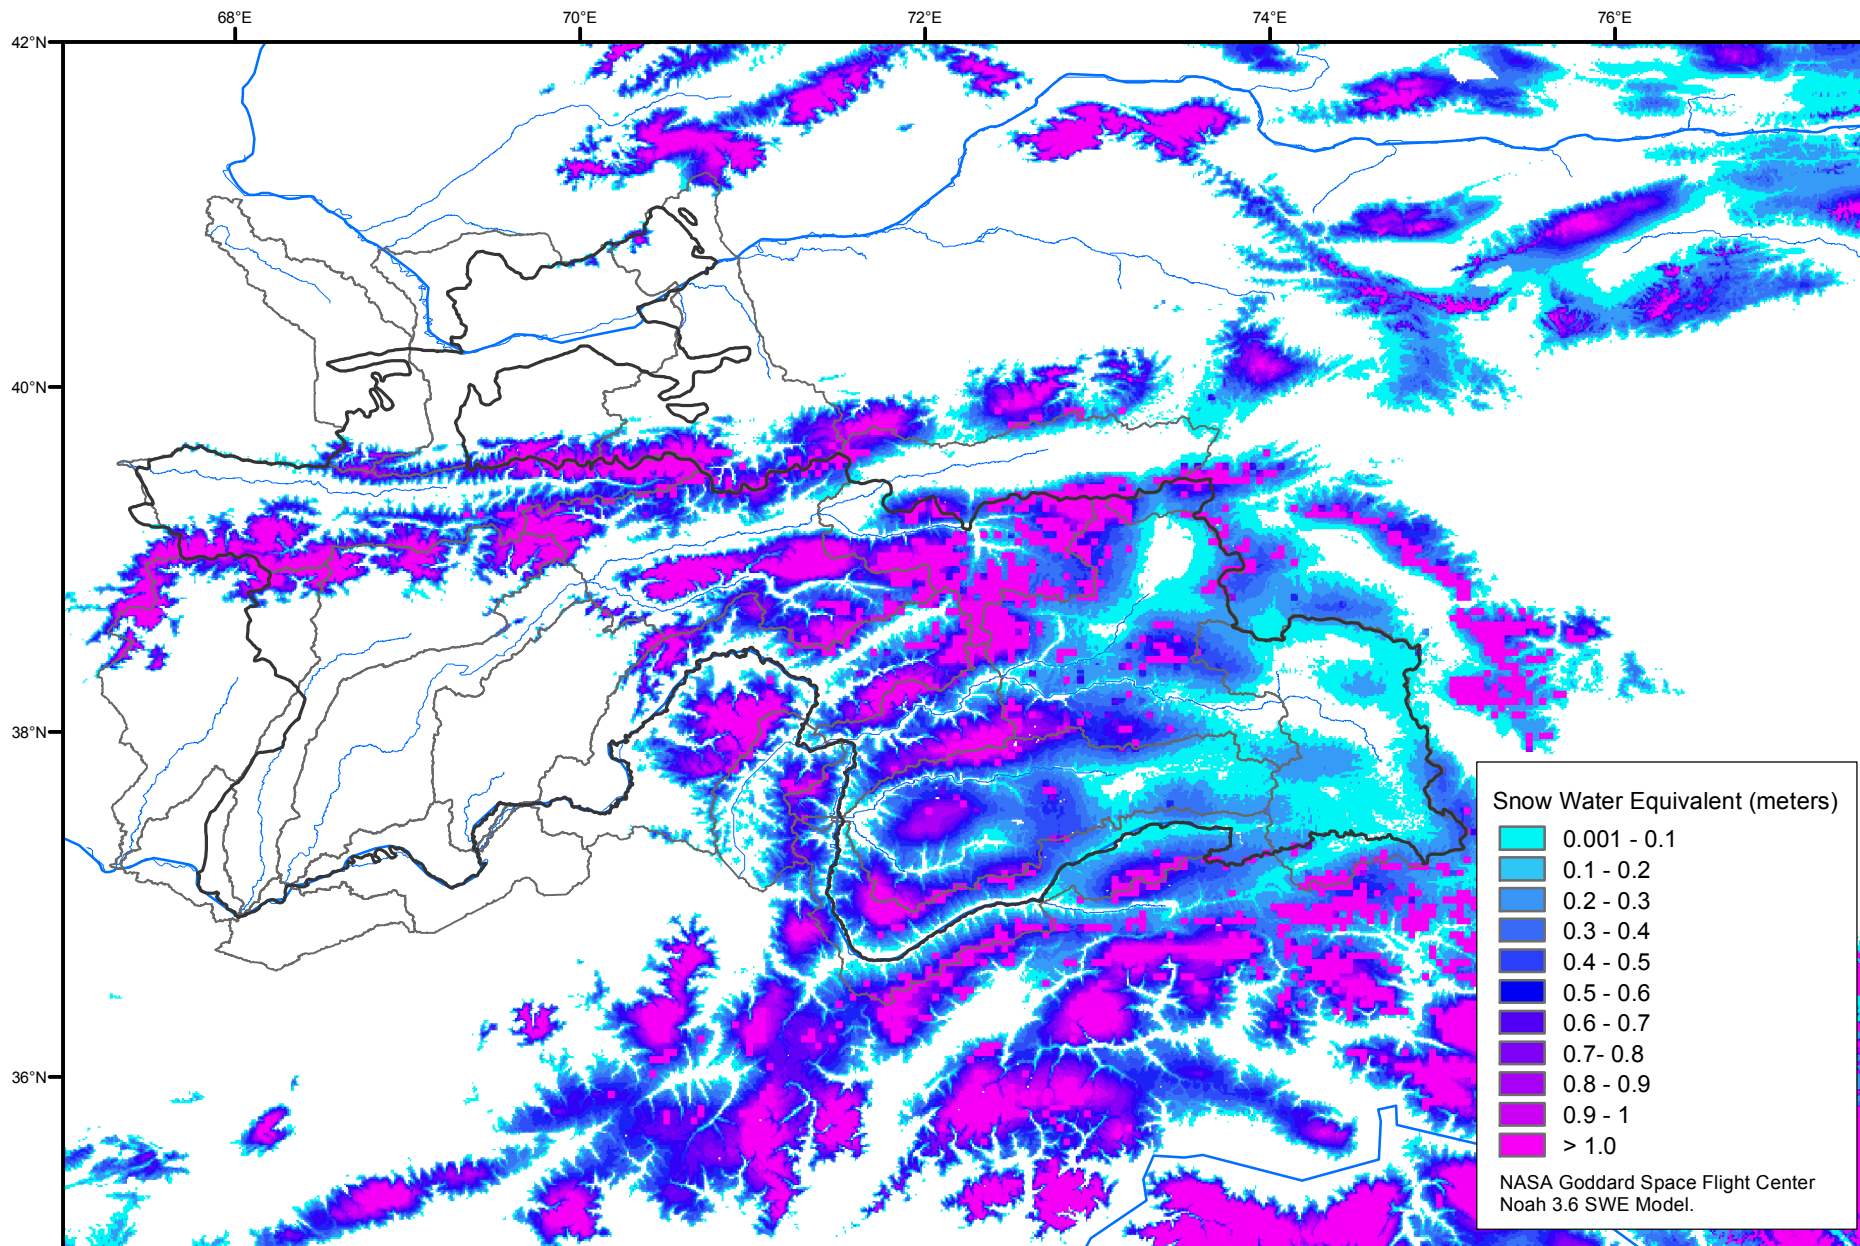

Snow Water Equivalent by Basin

April 29, 2016

Map created by USGS/EROS