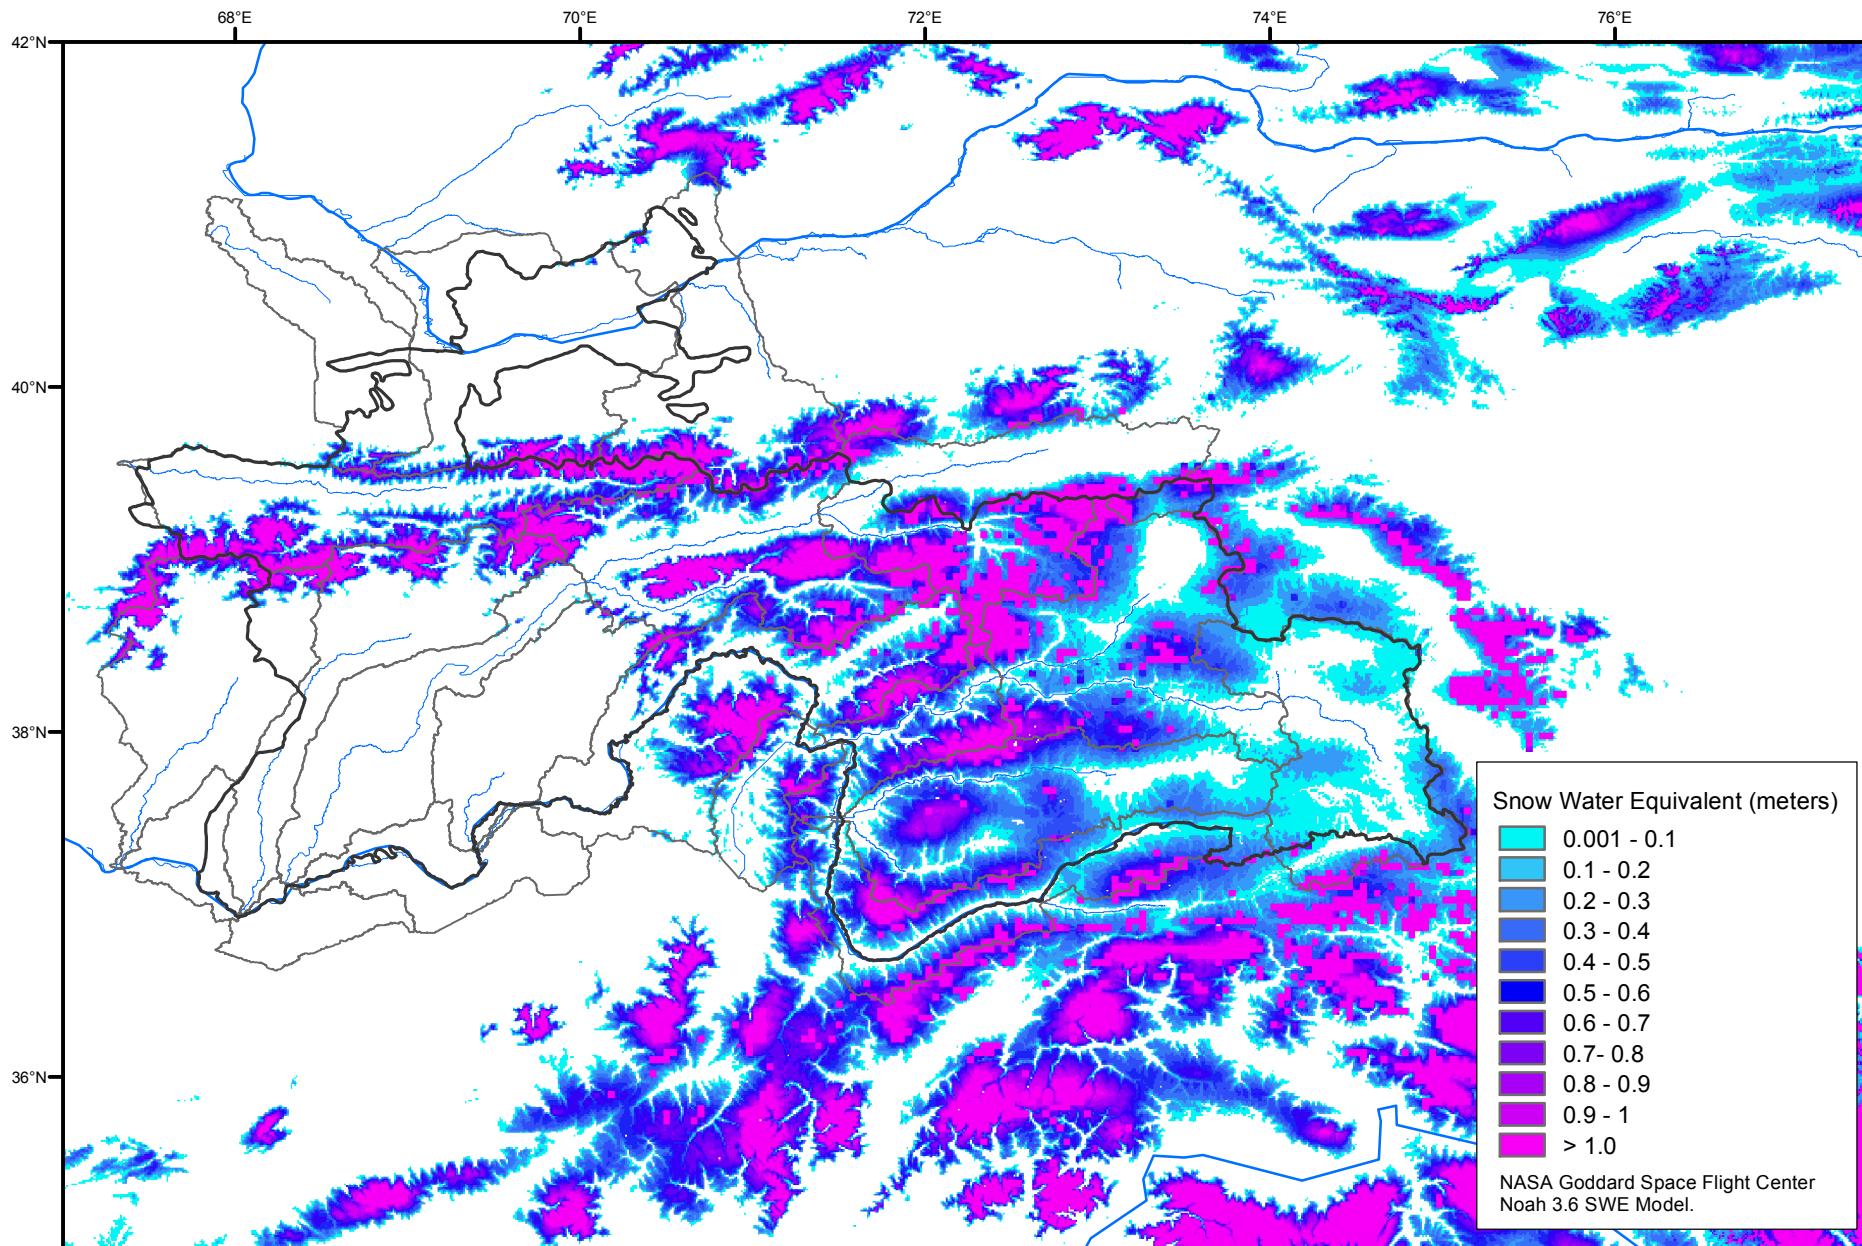

Snow Water Equivalent by Basin

May 08, 2016

Map created by USGS/EROS