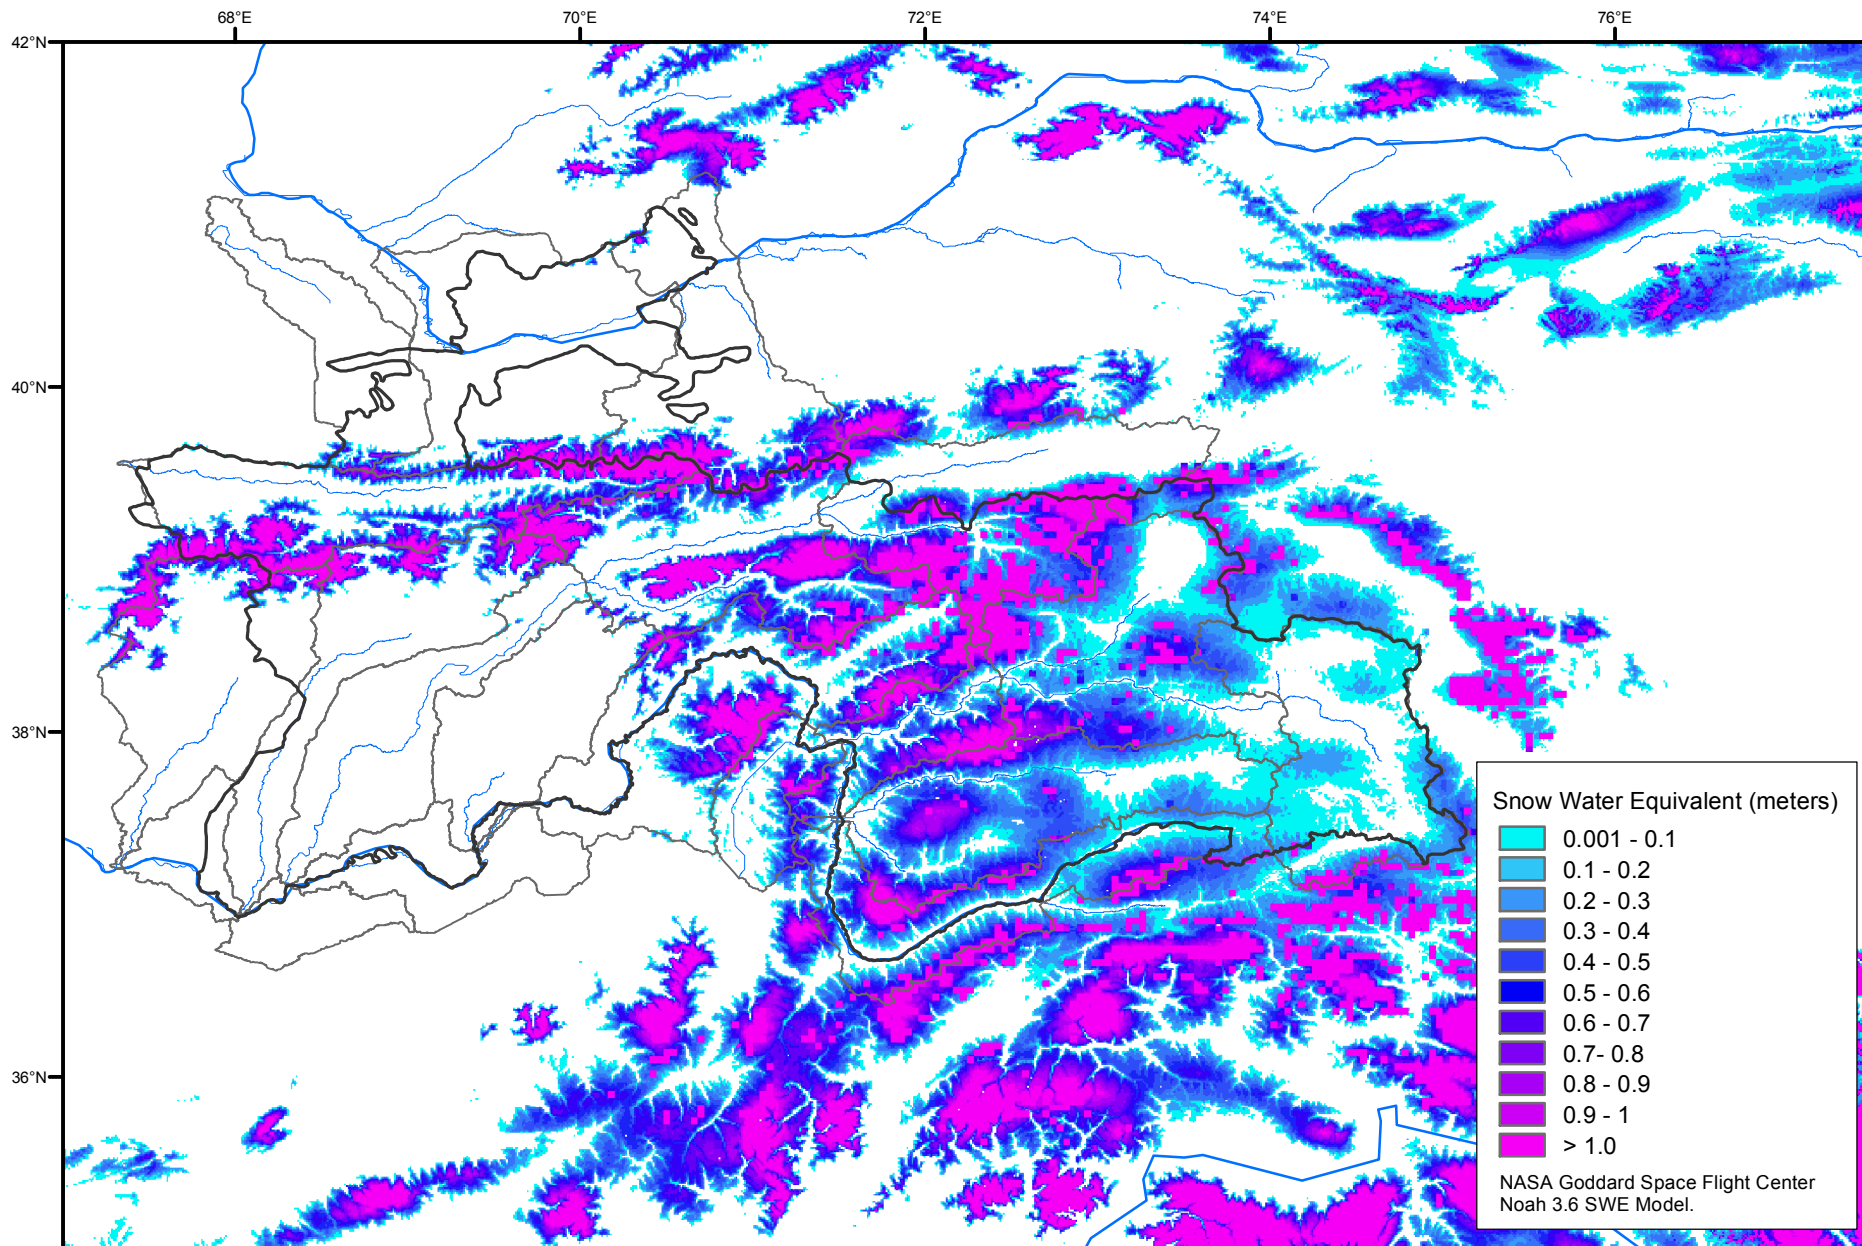

Snow Water Equivalent by Basin

May 09, 2016

Map created by USGS/EROS