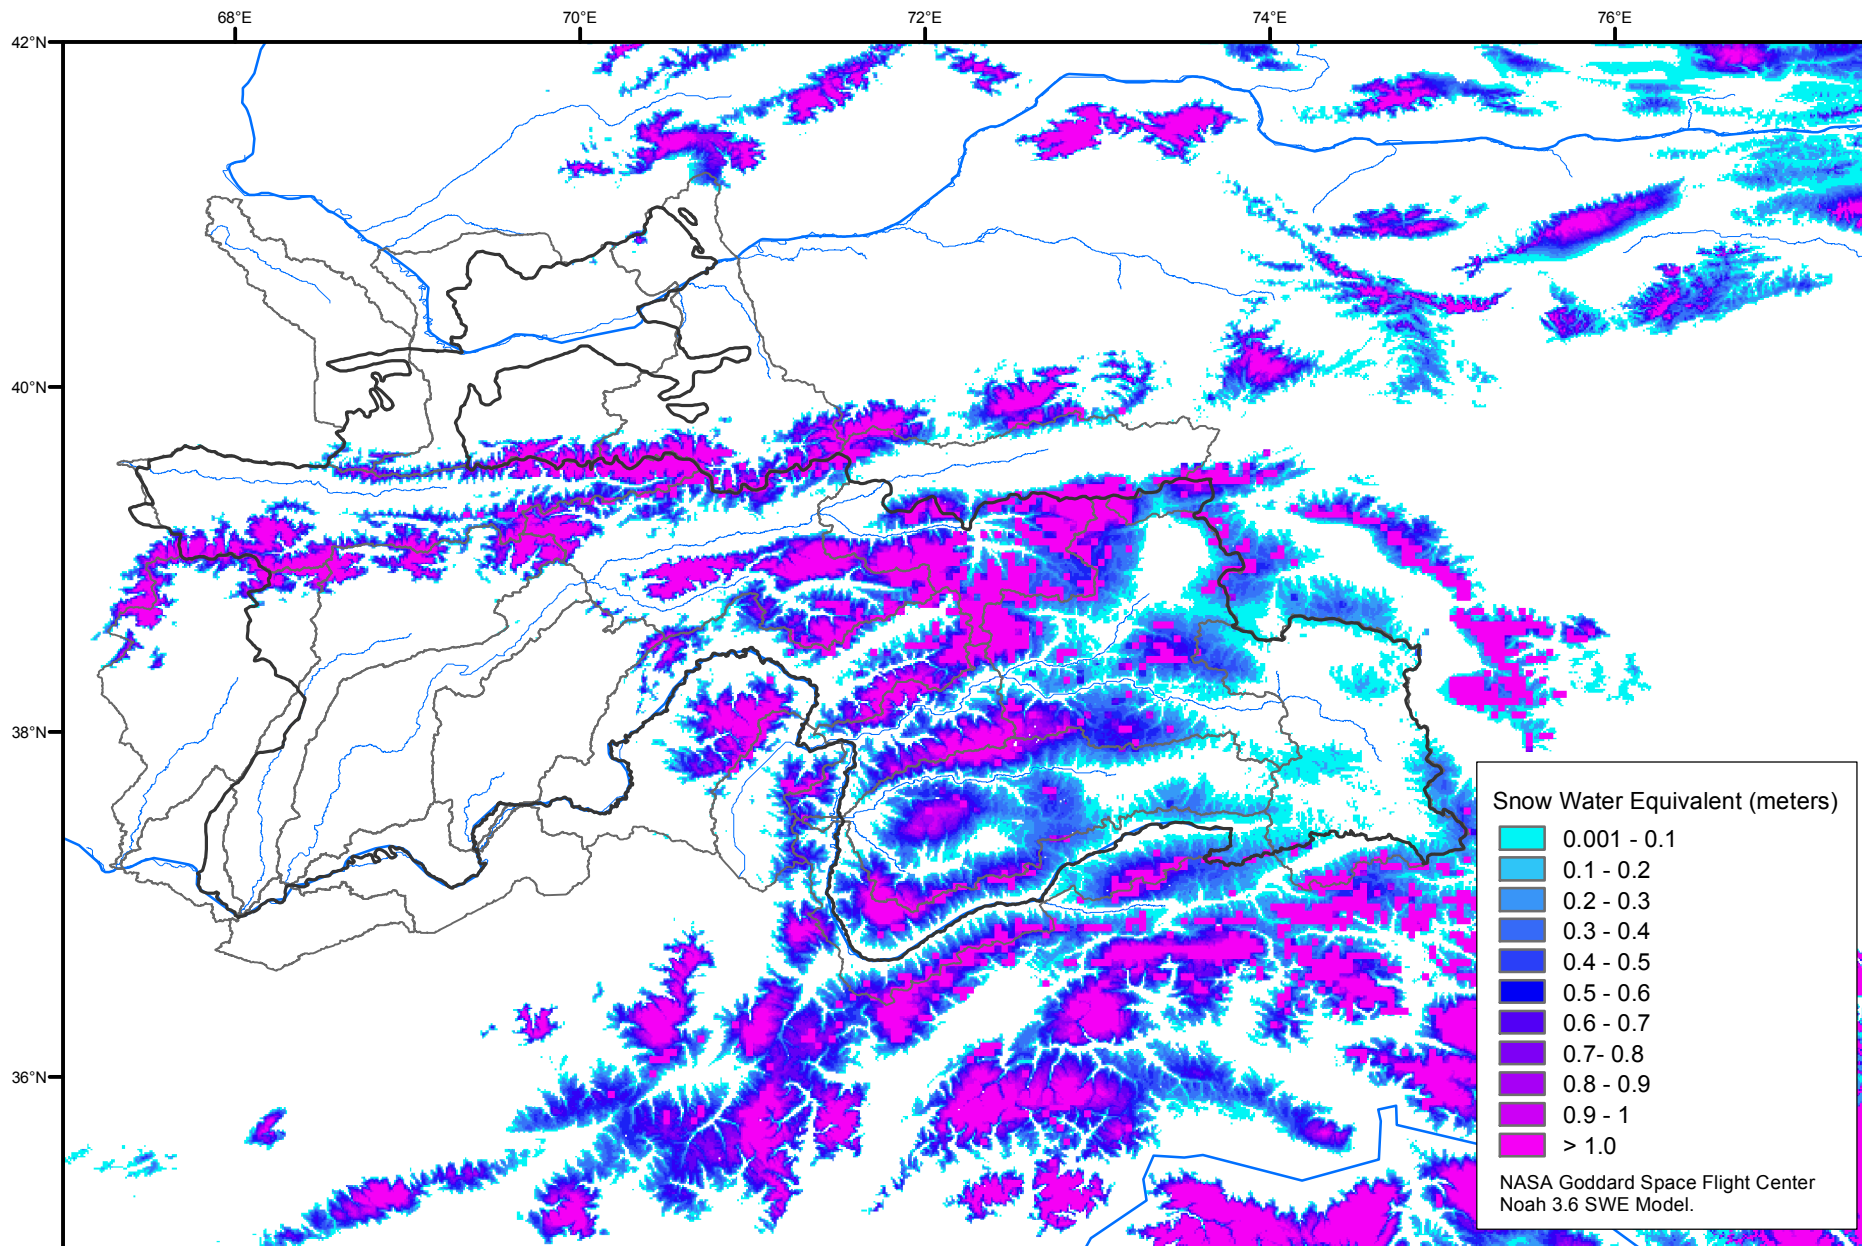

Snow Water Equivalent by Basin

May 21, 2016

Map created by USGS/EROS