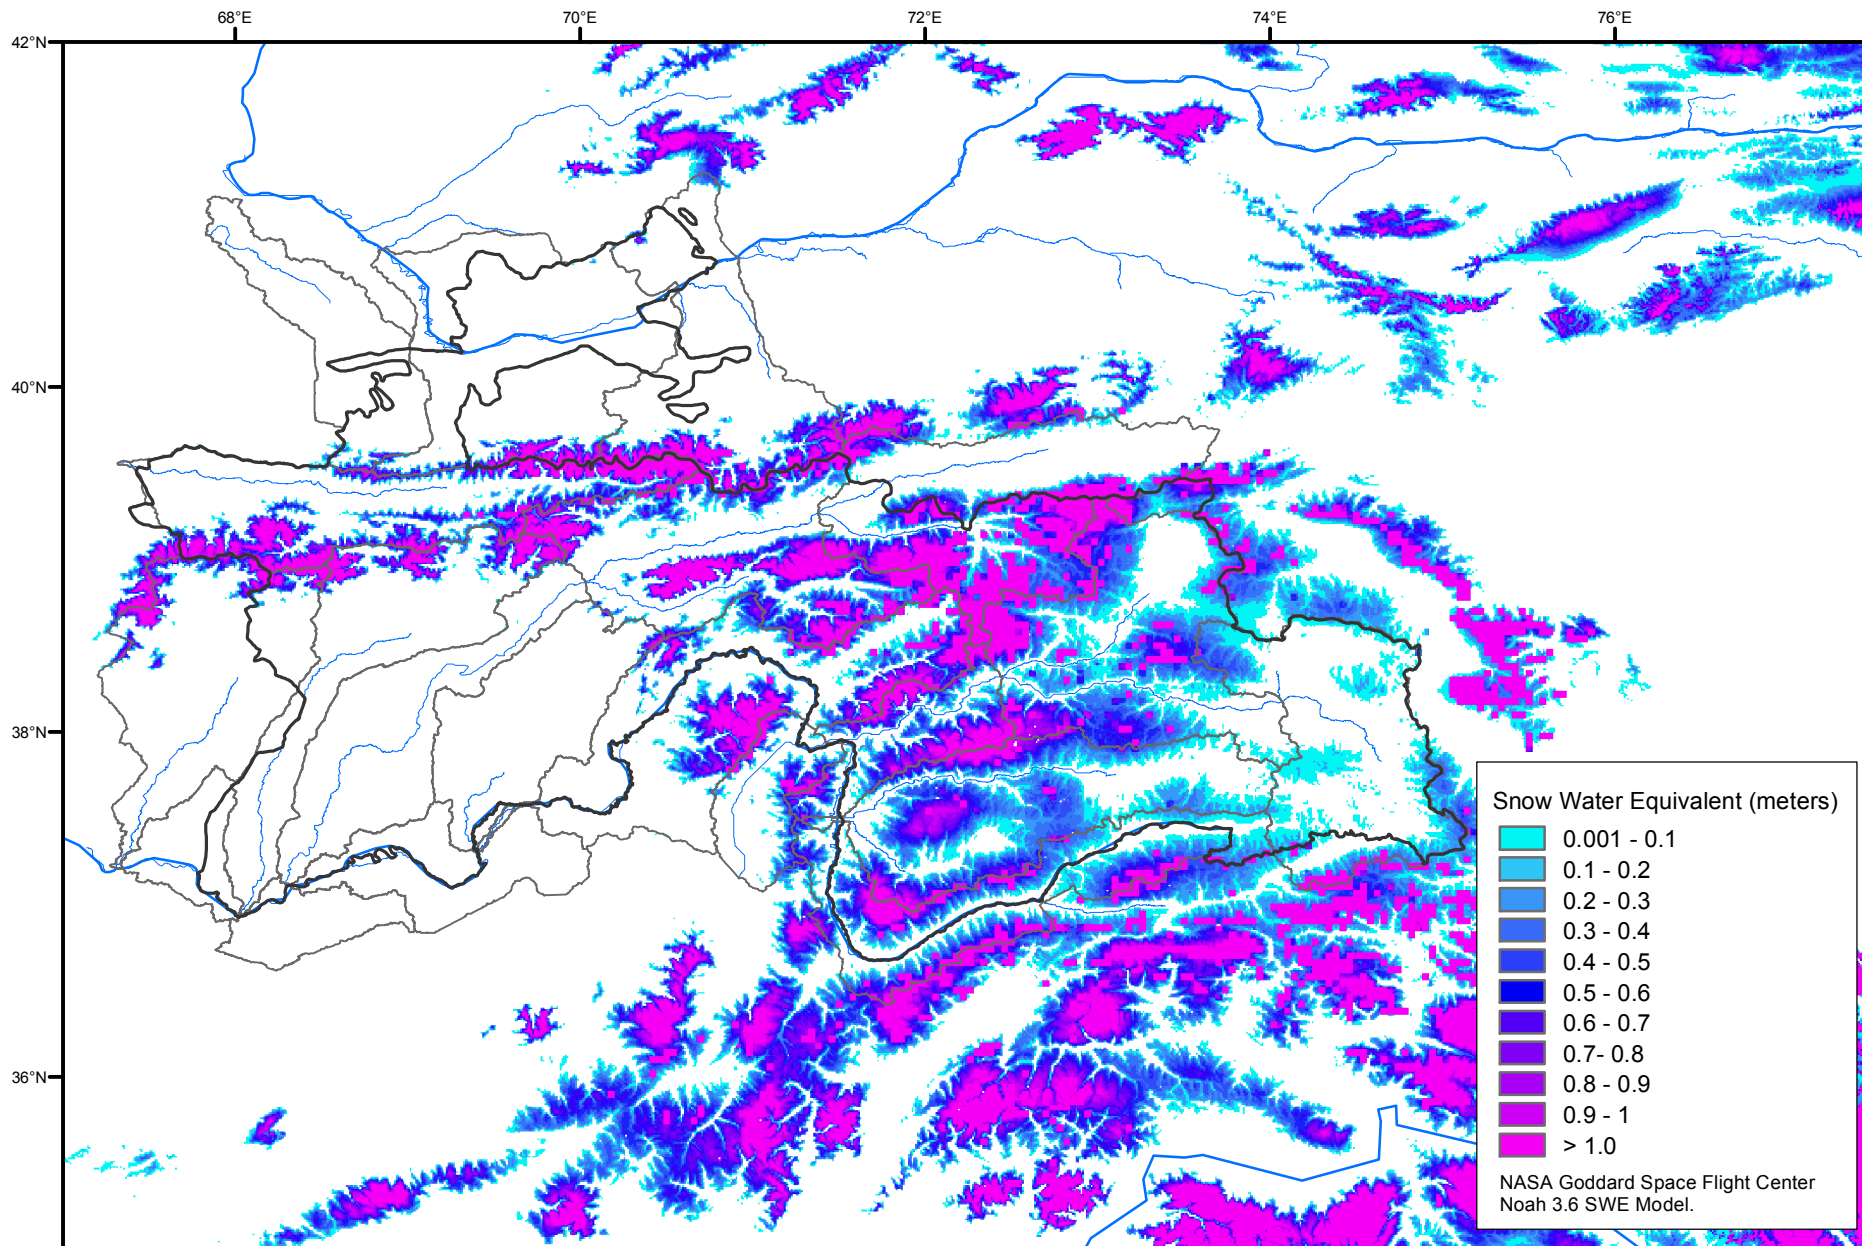

Snow Water Equivalent by Basin

May 23, 2016

Map created by USGS/EROS