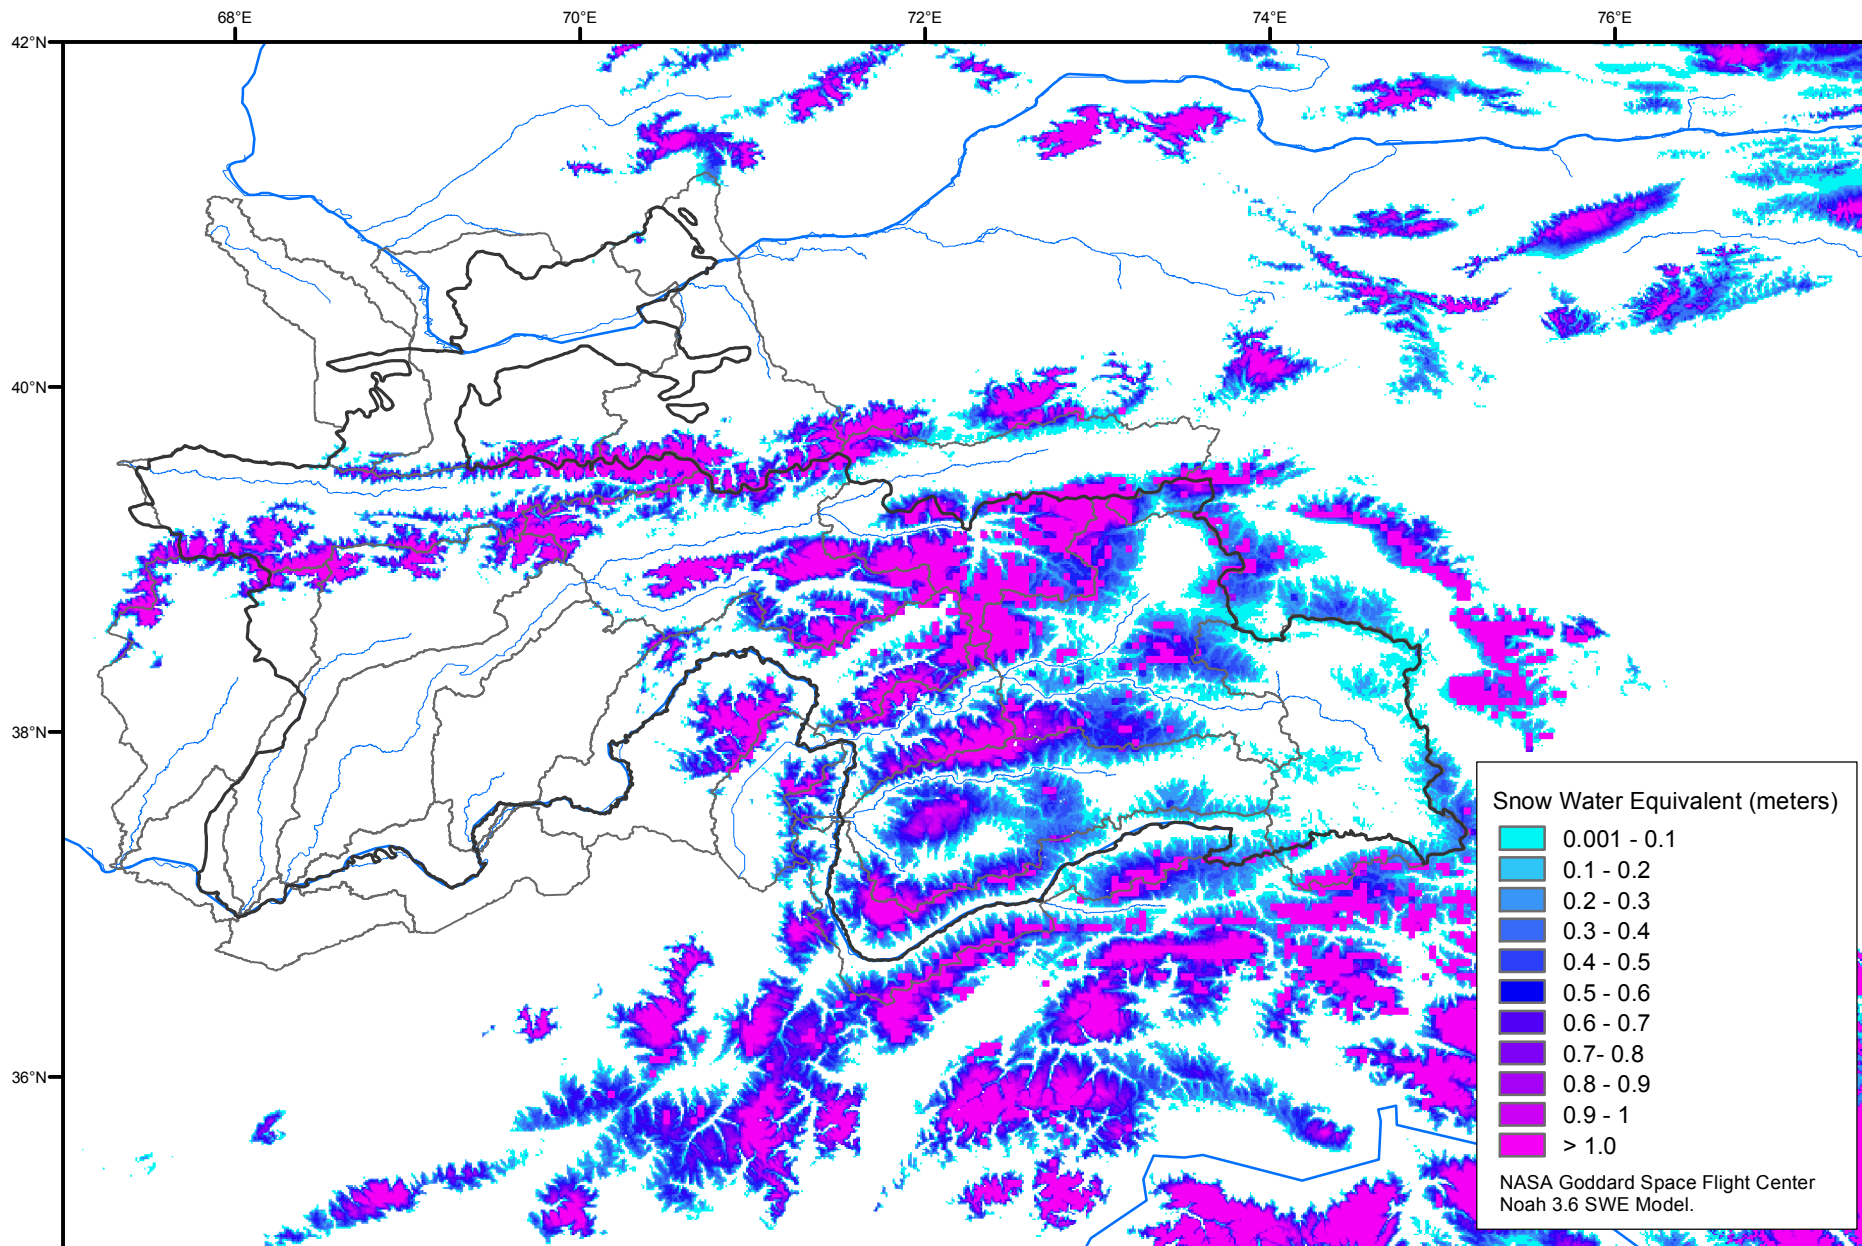

Snow Water Equivalent by Basin

June 01, 2016

Map created by USGS/EROS