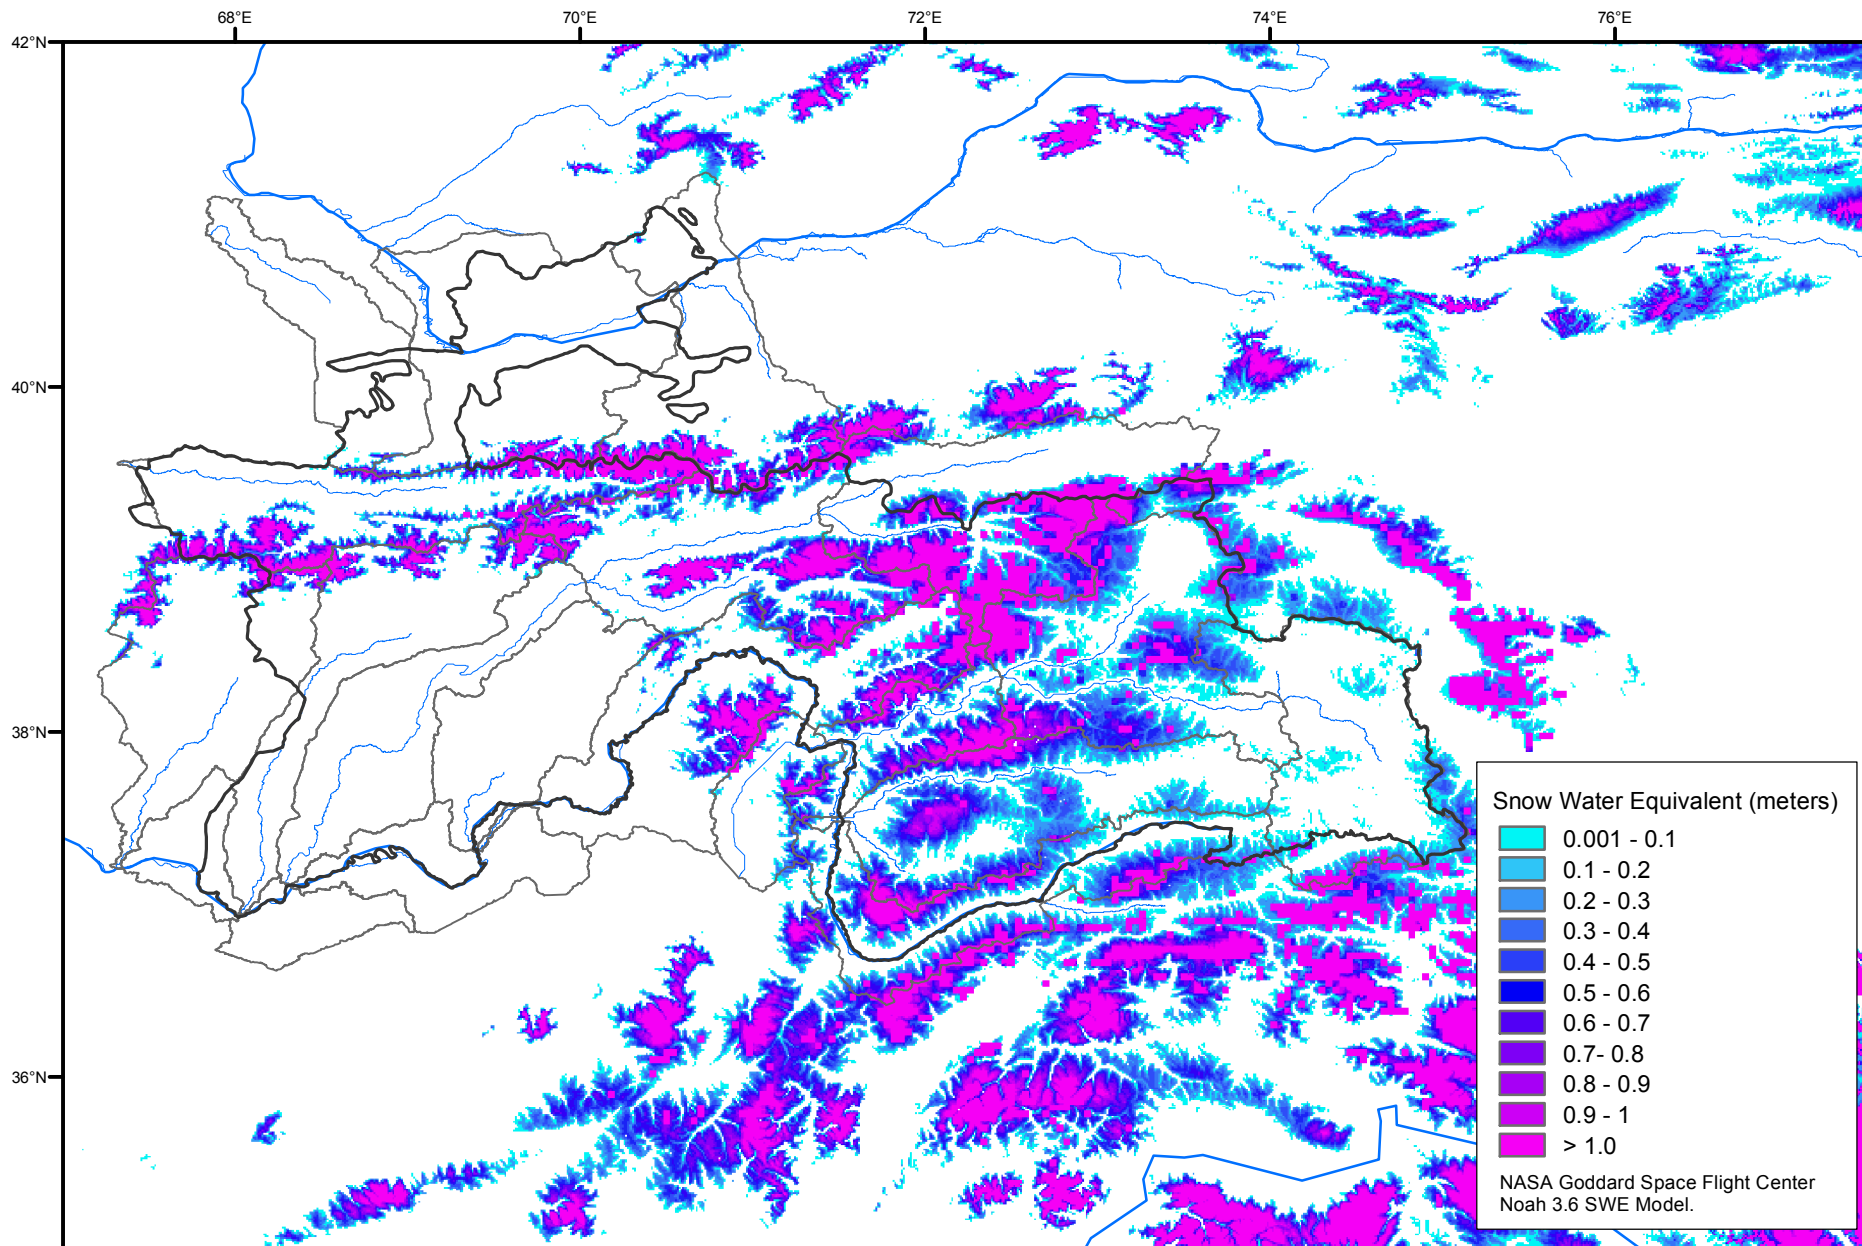

# Snow Water Equivalent by Basin

June 06, 2016

Map created by USGS/EROS