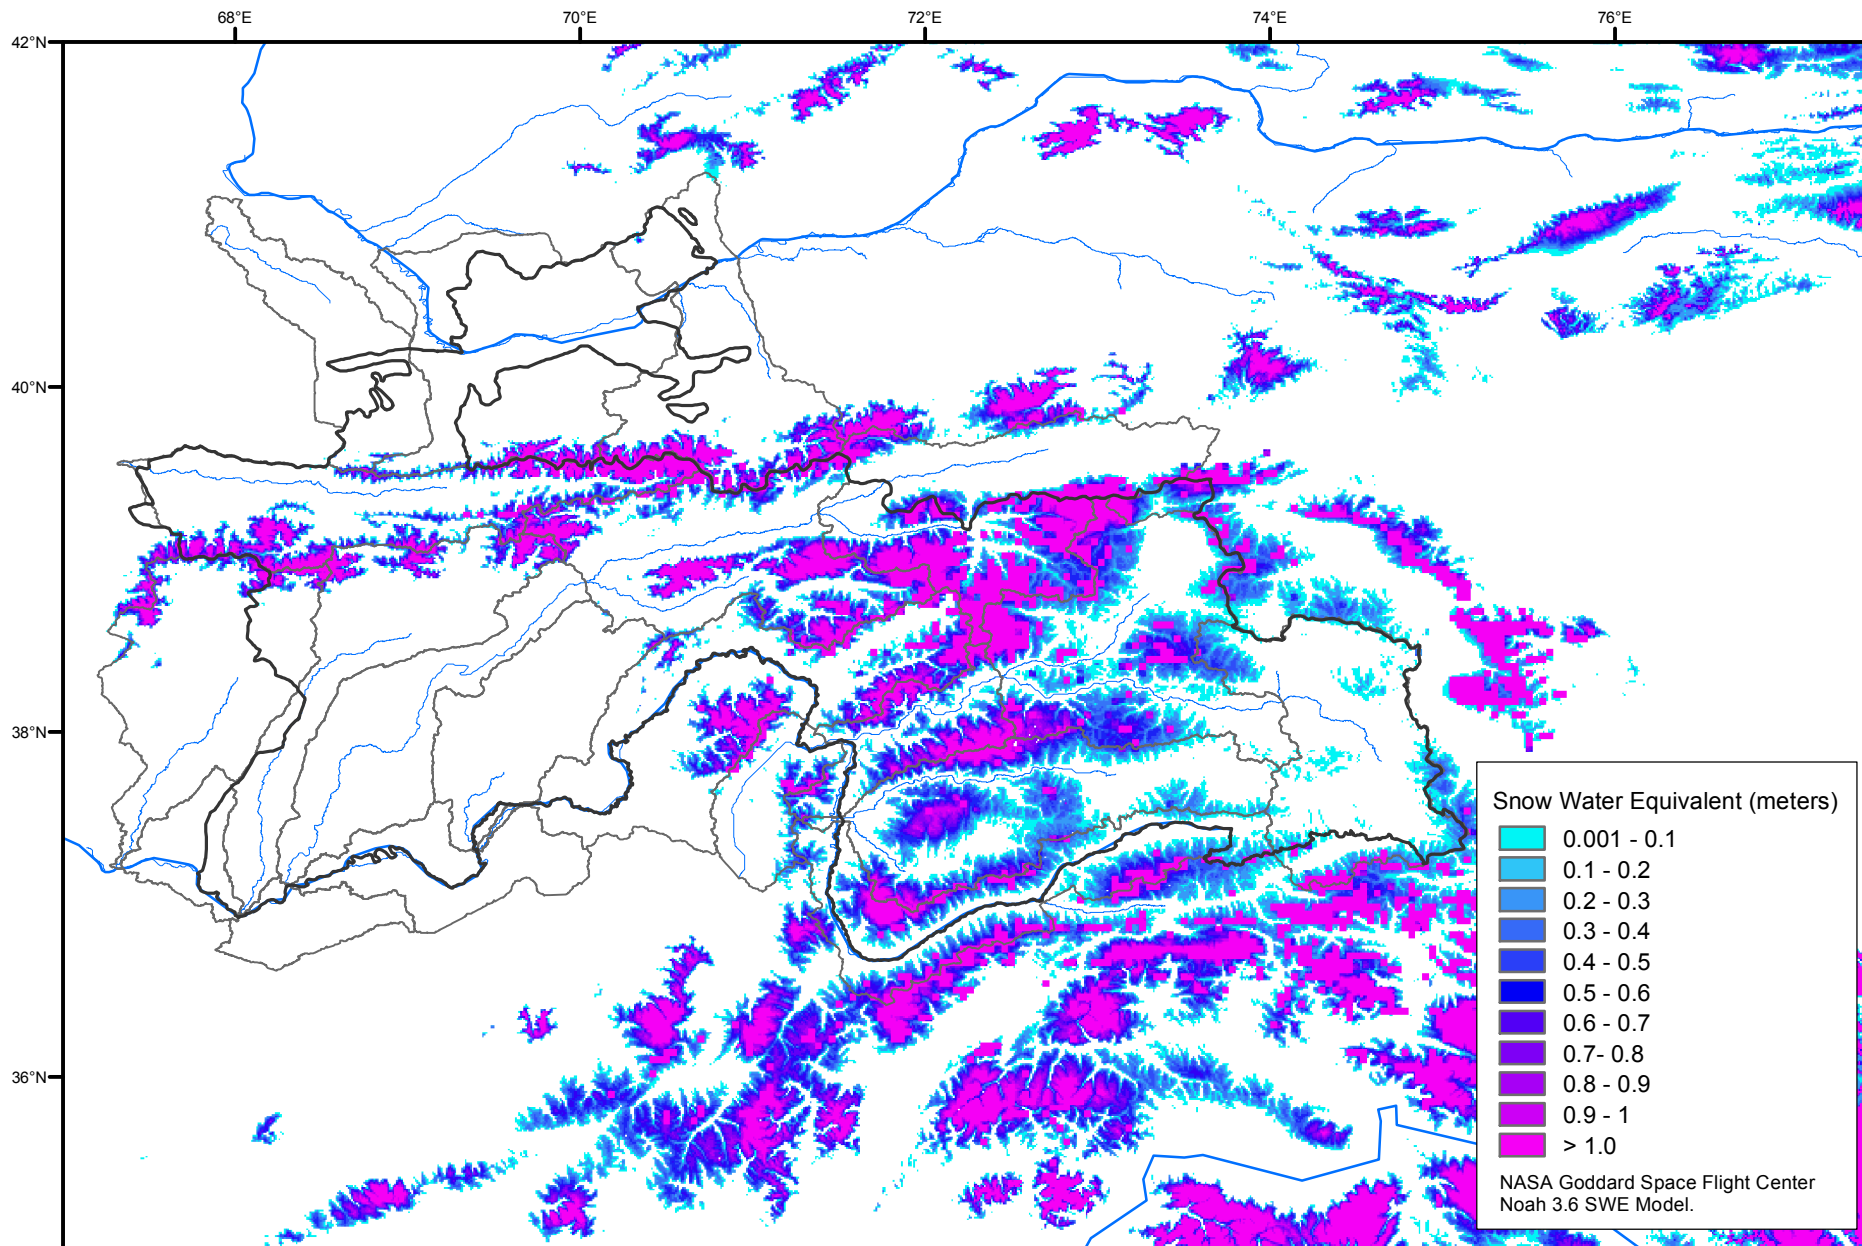

Snow Water Equivalent by Basin

June 09, 2016

Map created by USGS/EROS