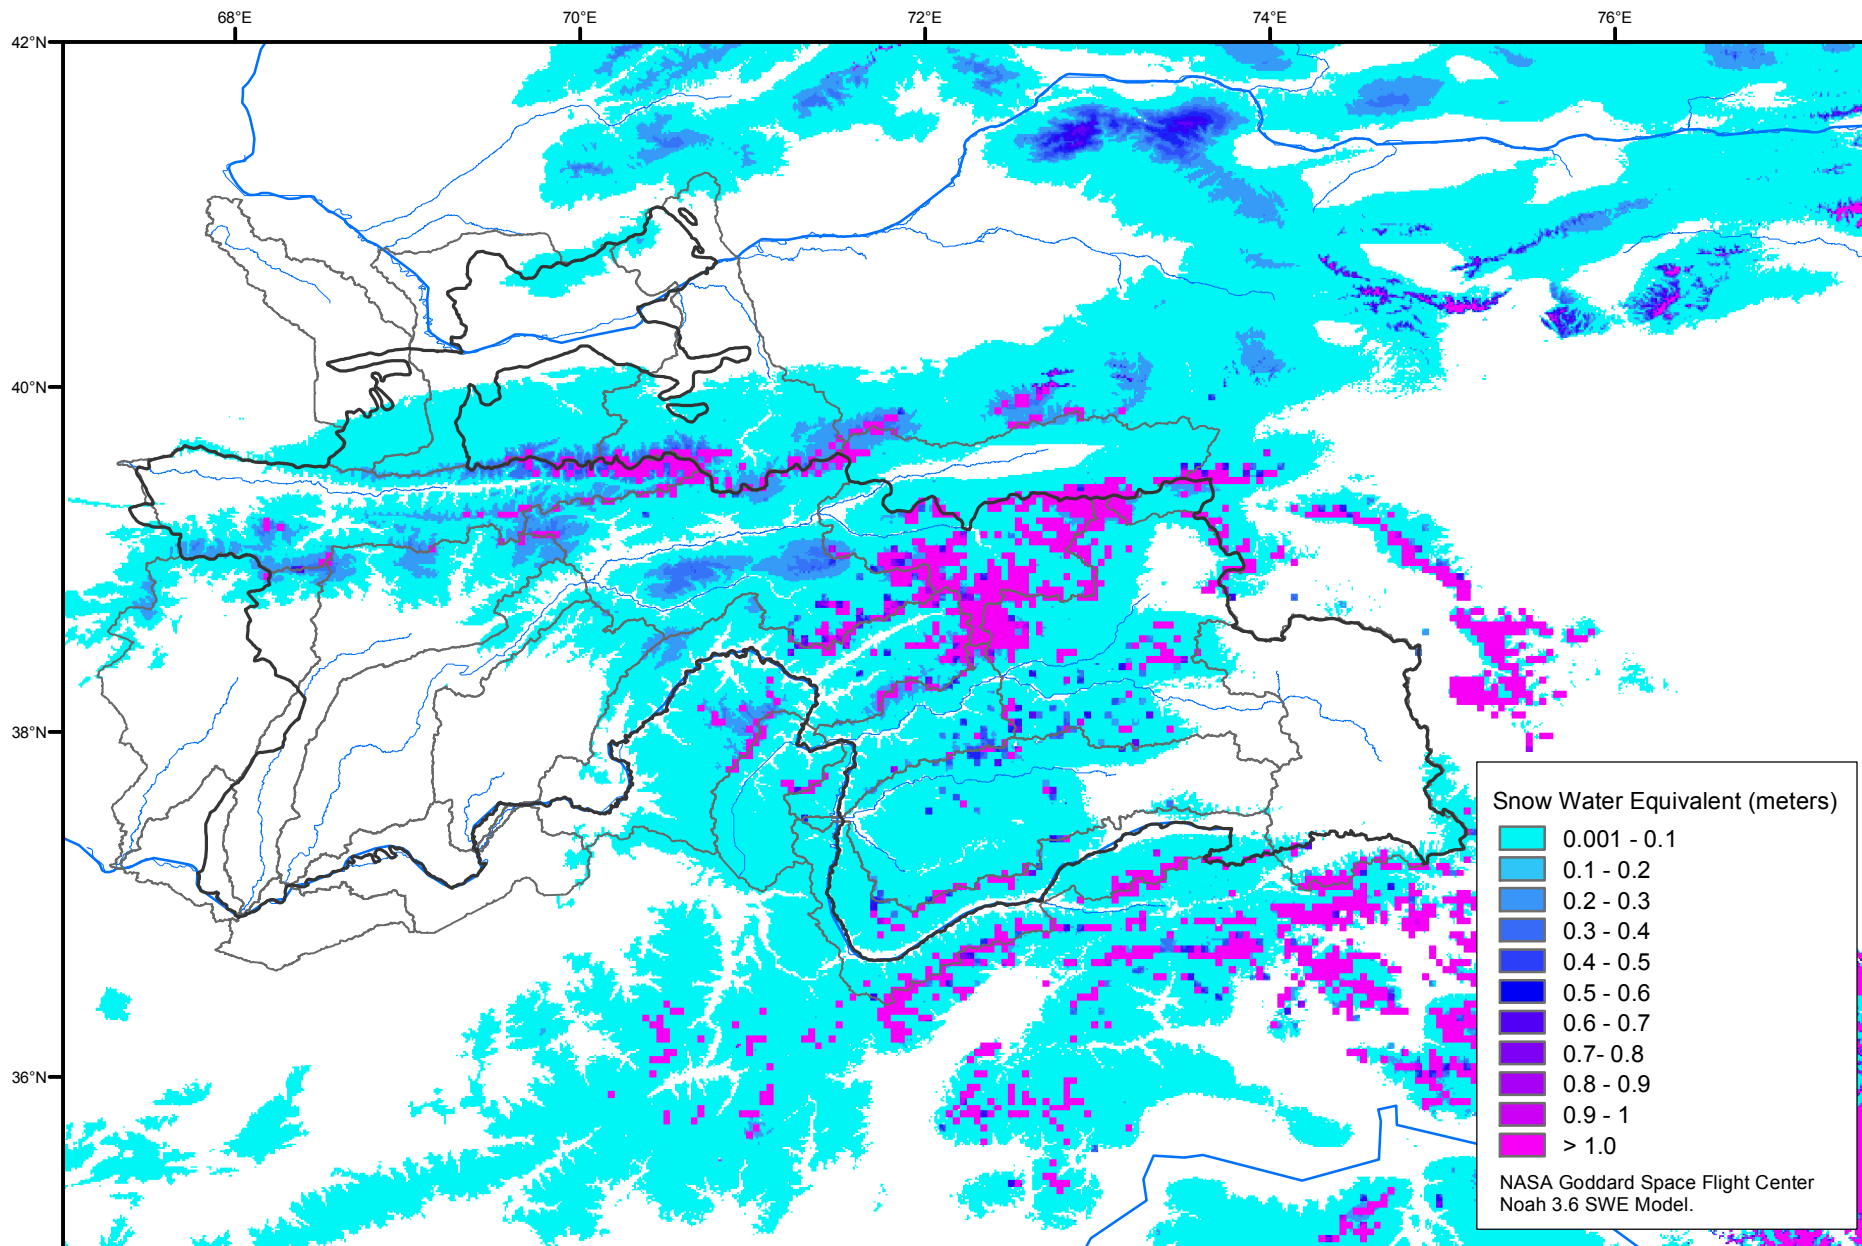

Snow Water Equivalent by Basin

November 06, 2016

Map created by USGS/EROS