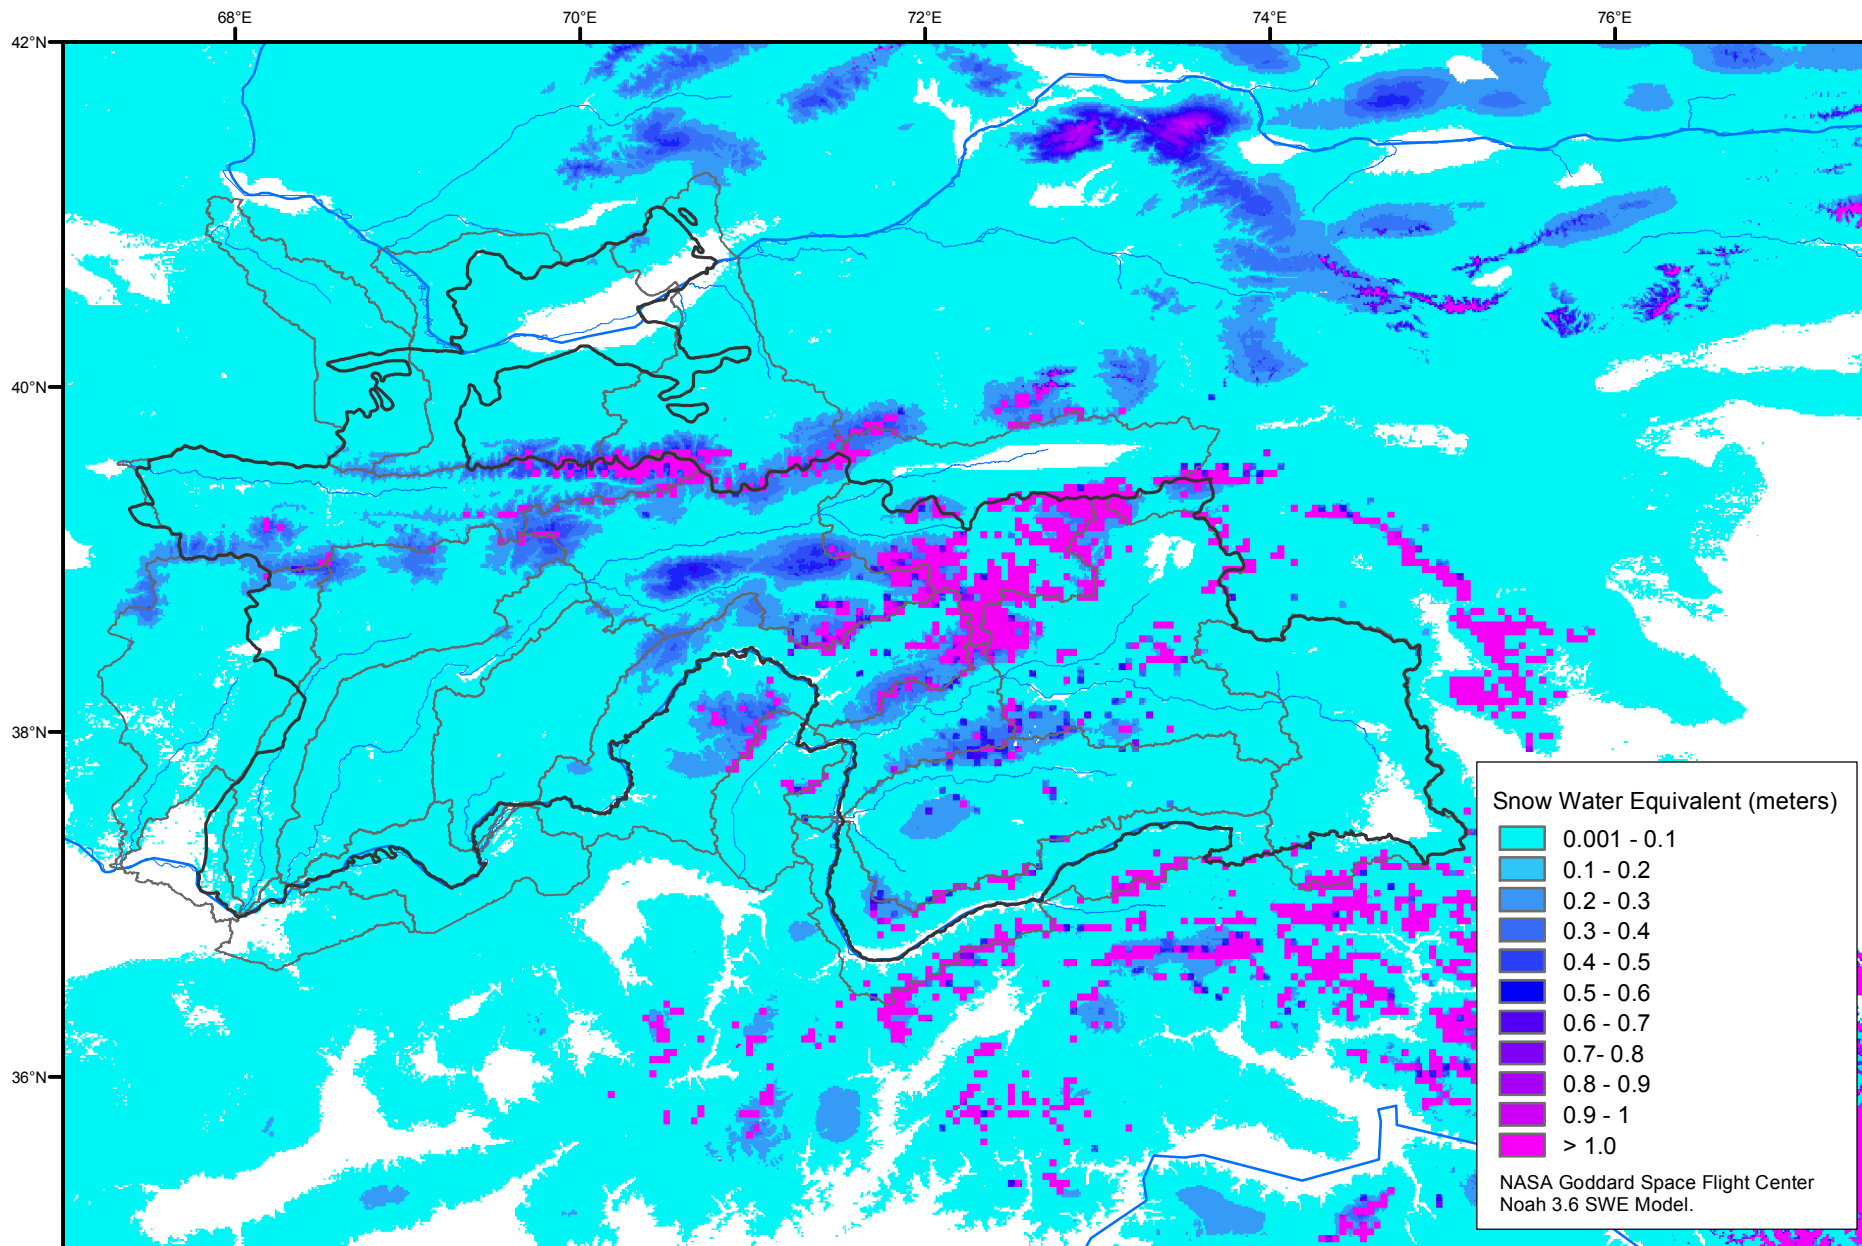

Snow Water Equivalent by Basin

November 30, 2016

Map created by USGS/EROS