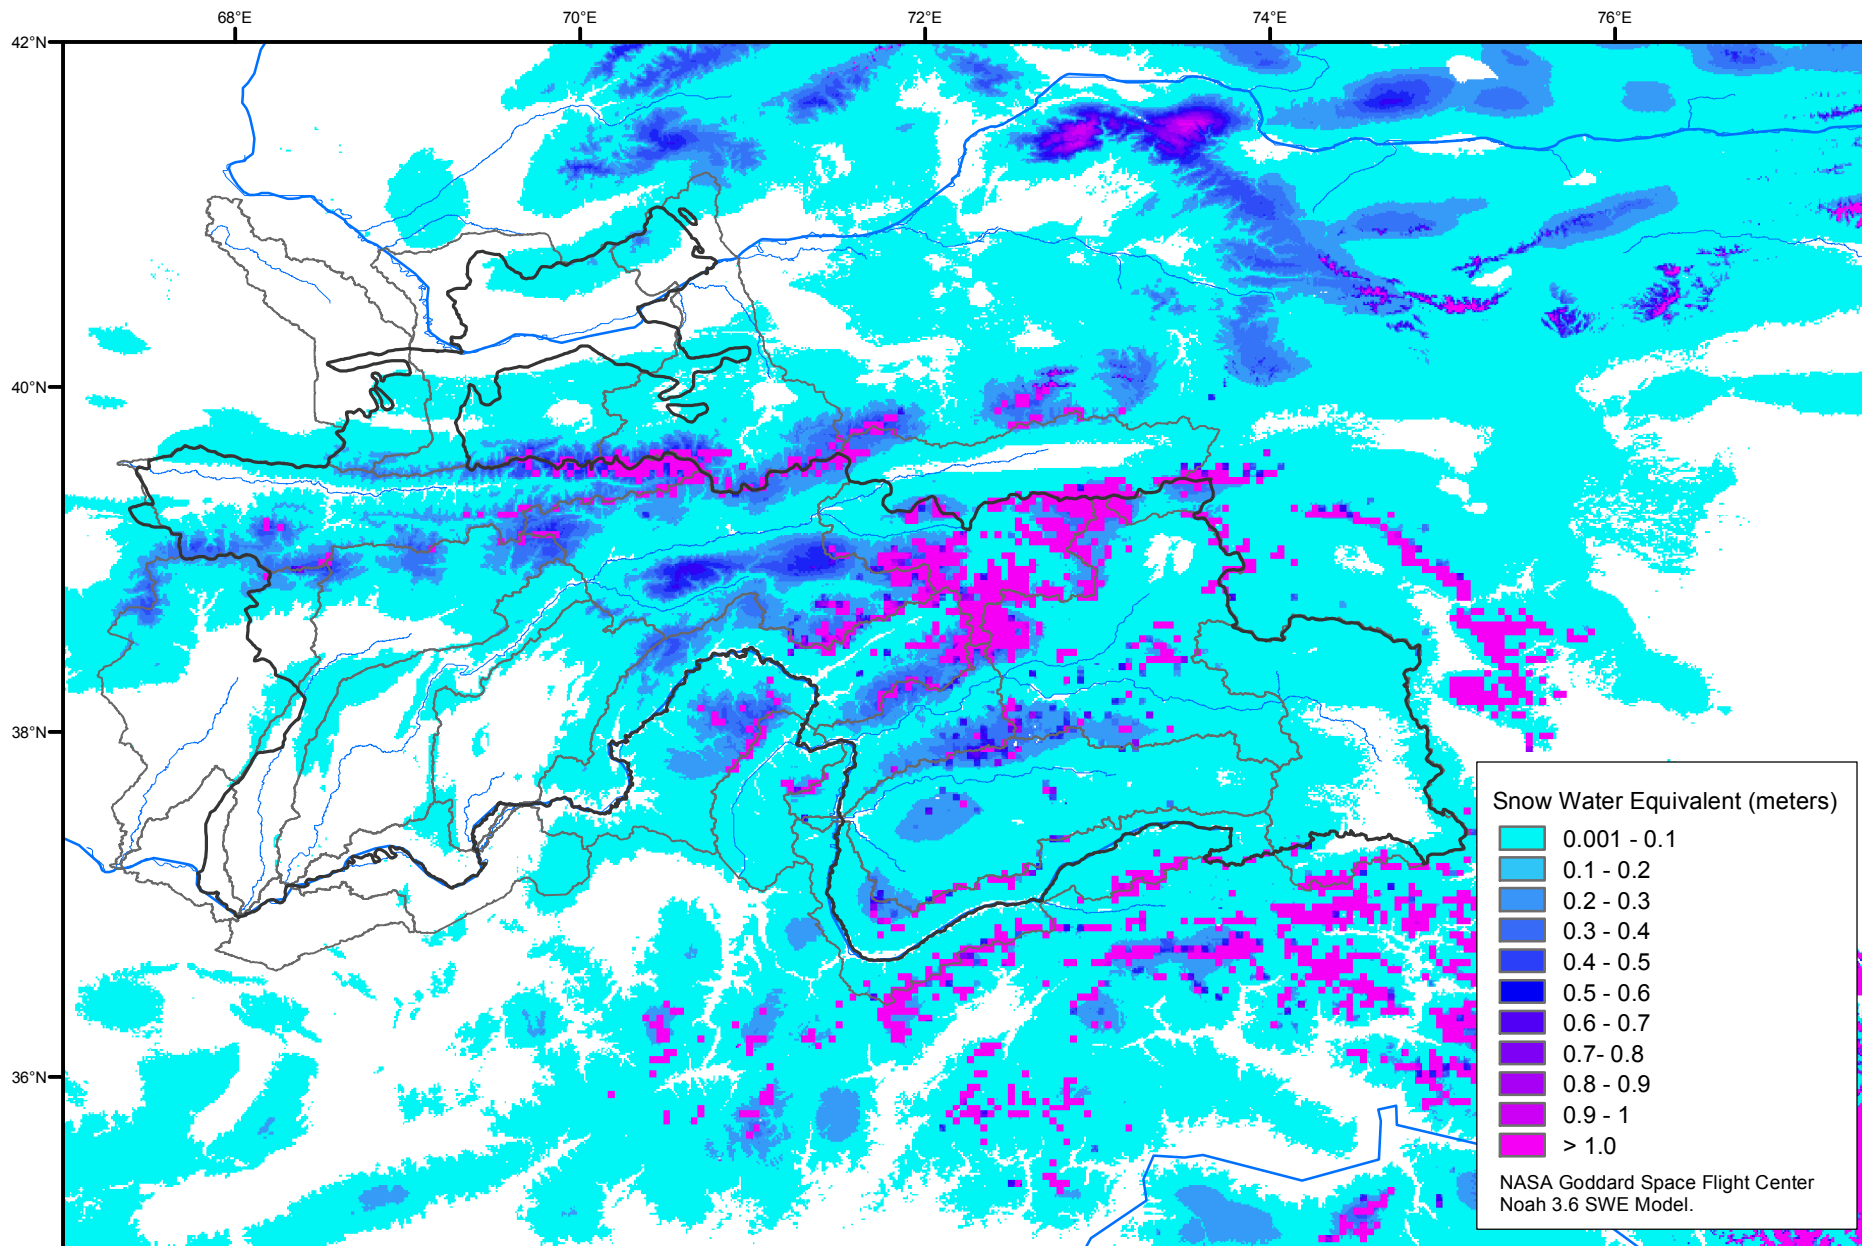

# Snow Water Equivalent by Basin

December 05, 2016

Map created by USGS/EROS