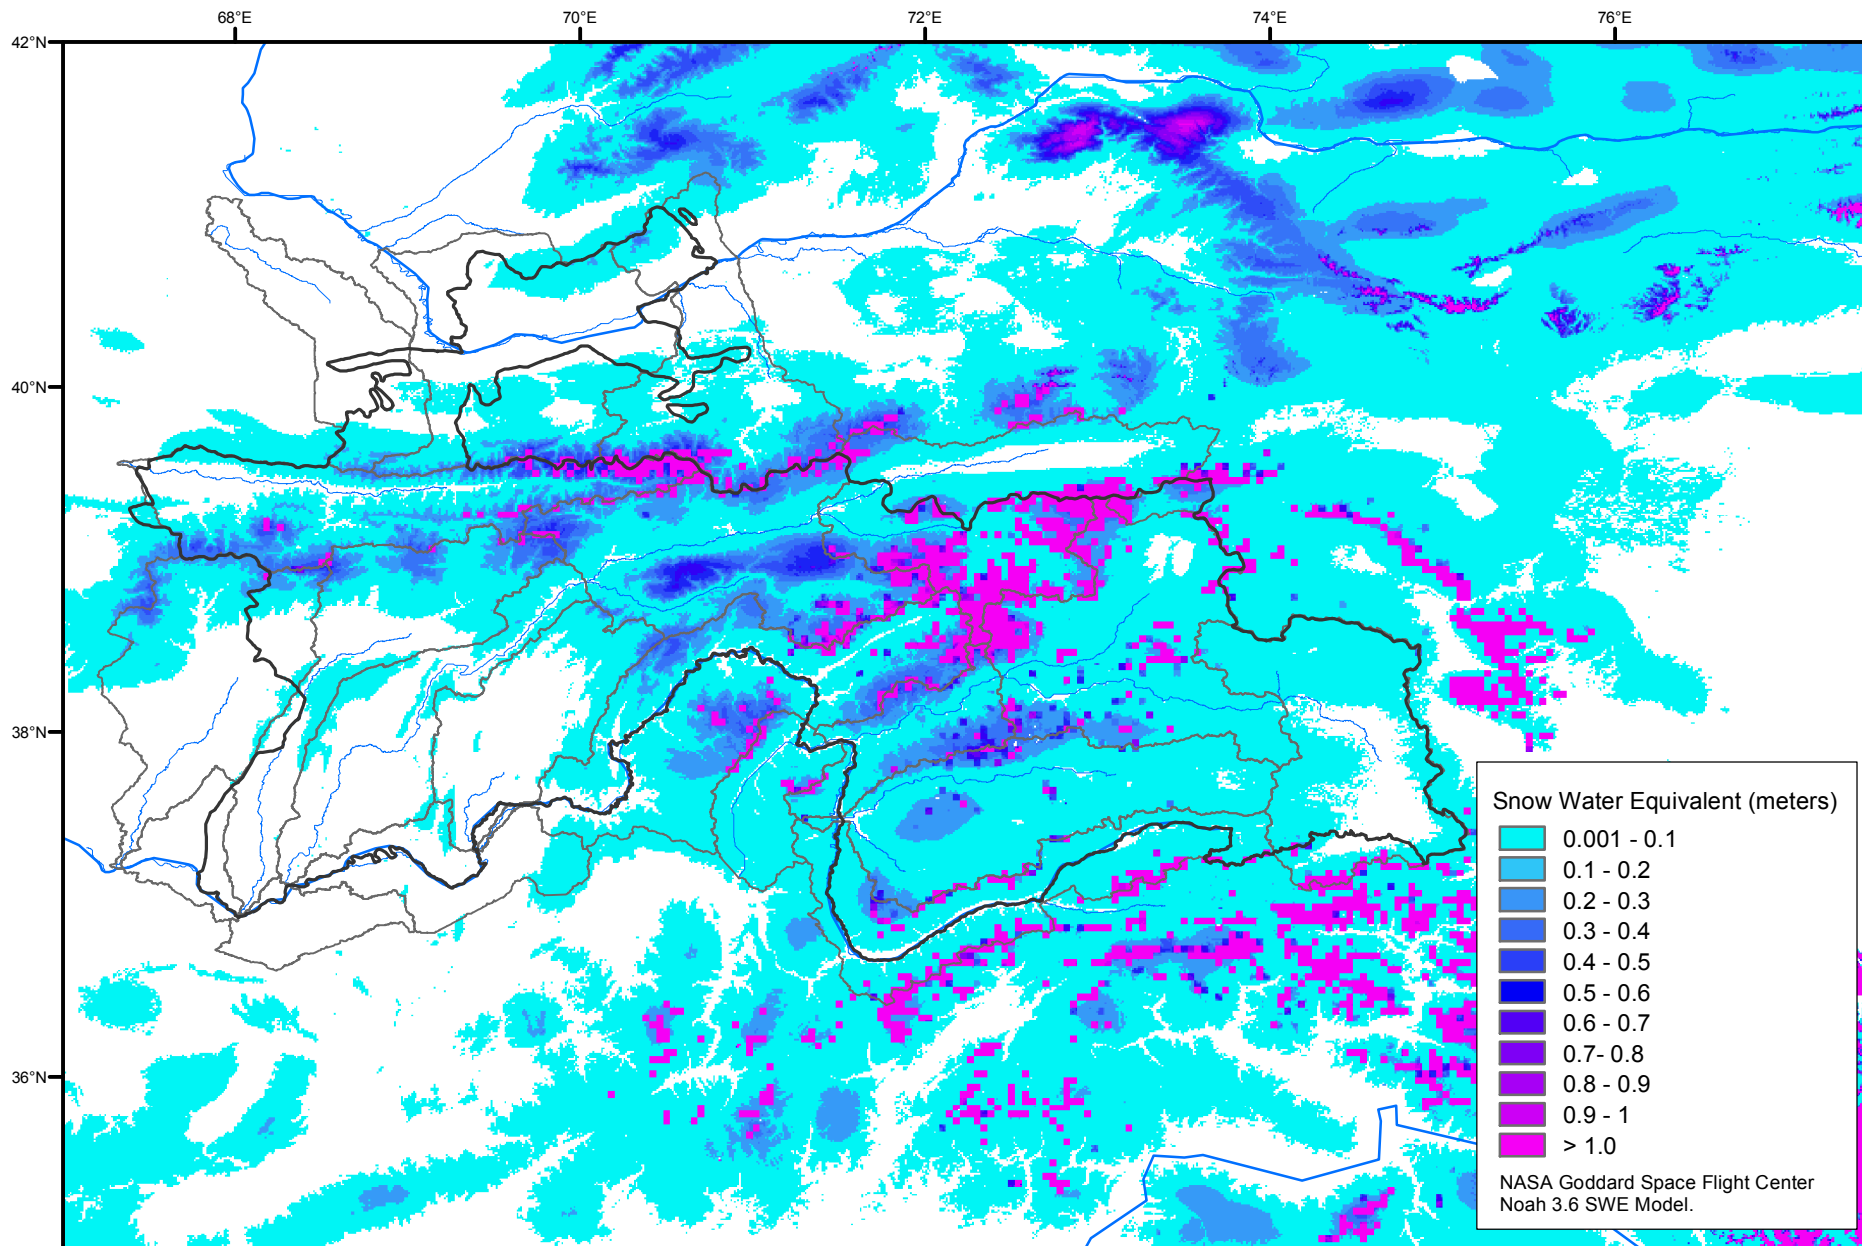

# Snow Water Equivalent by Basin

December 06, 2016

Map created by USGS/EROS