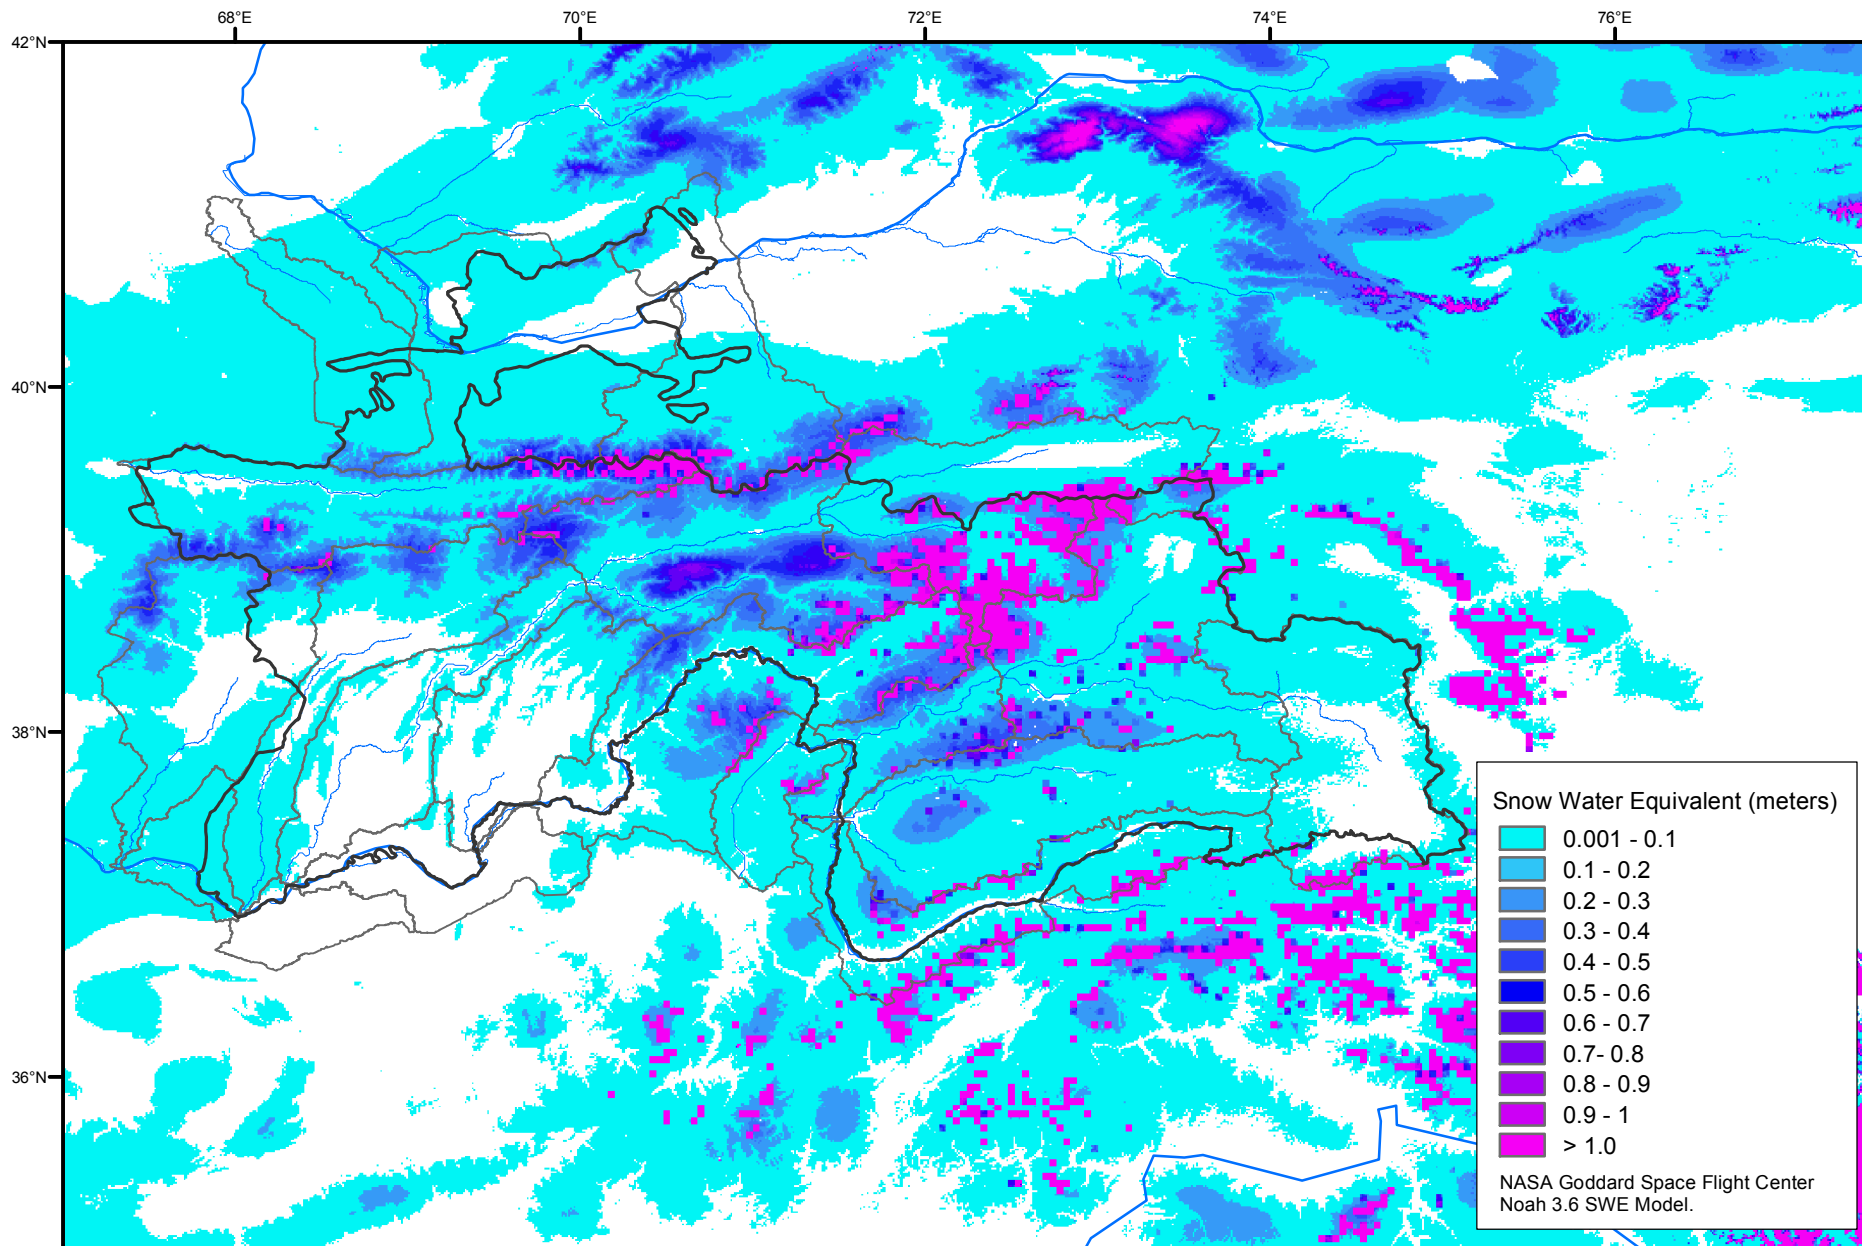

Snow Water Equivalent by Basin

December 10, 2016

Map created by USGS/EROS