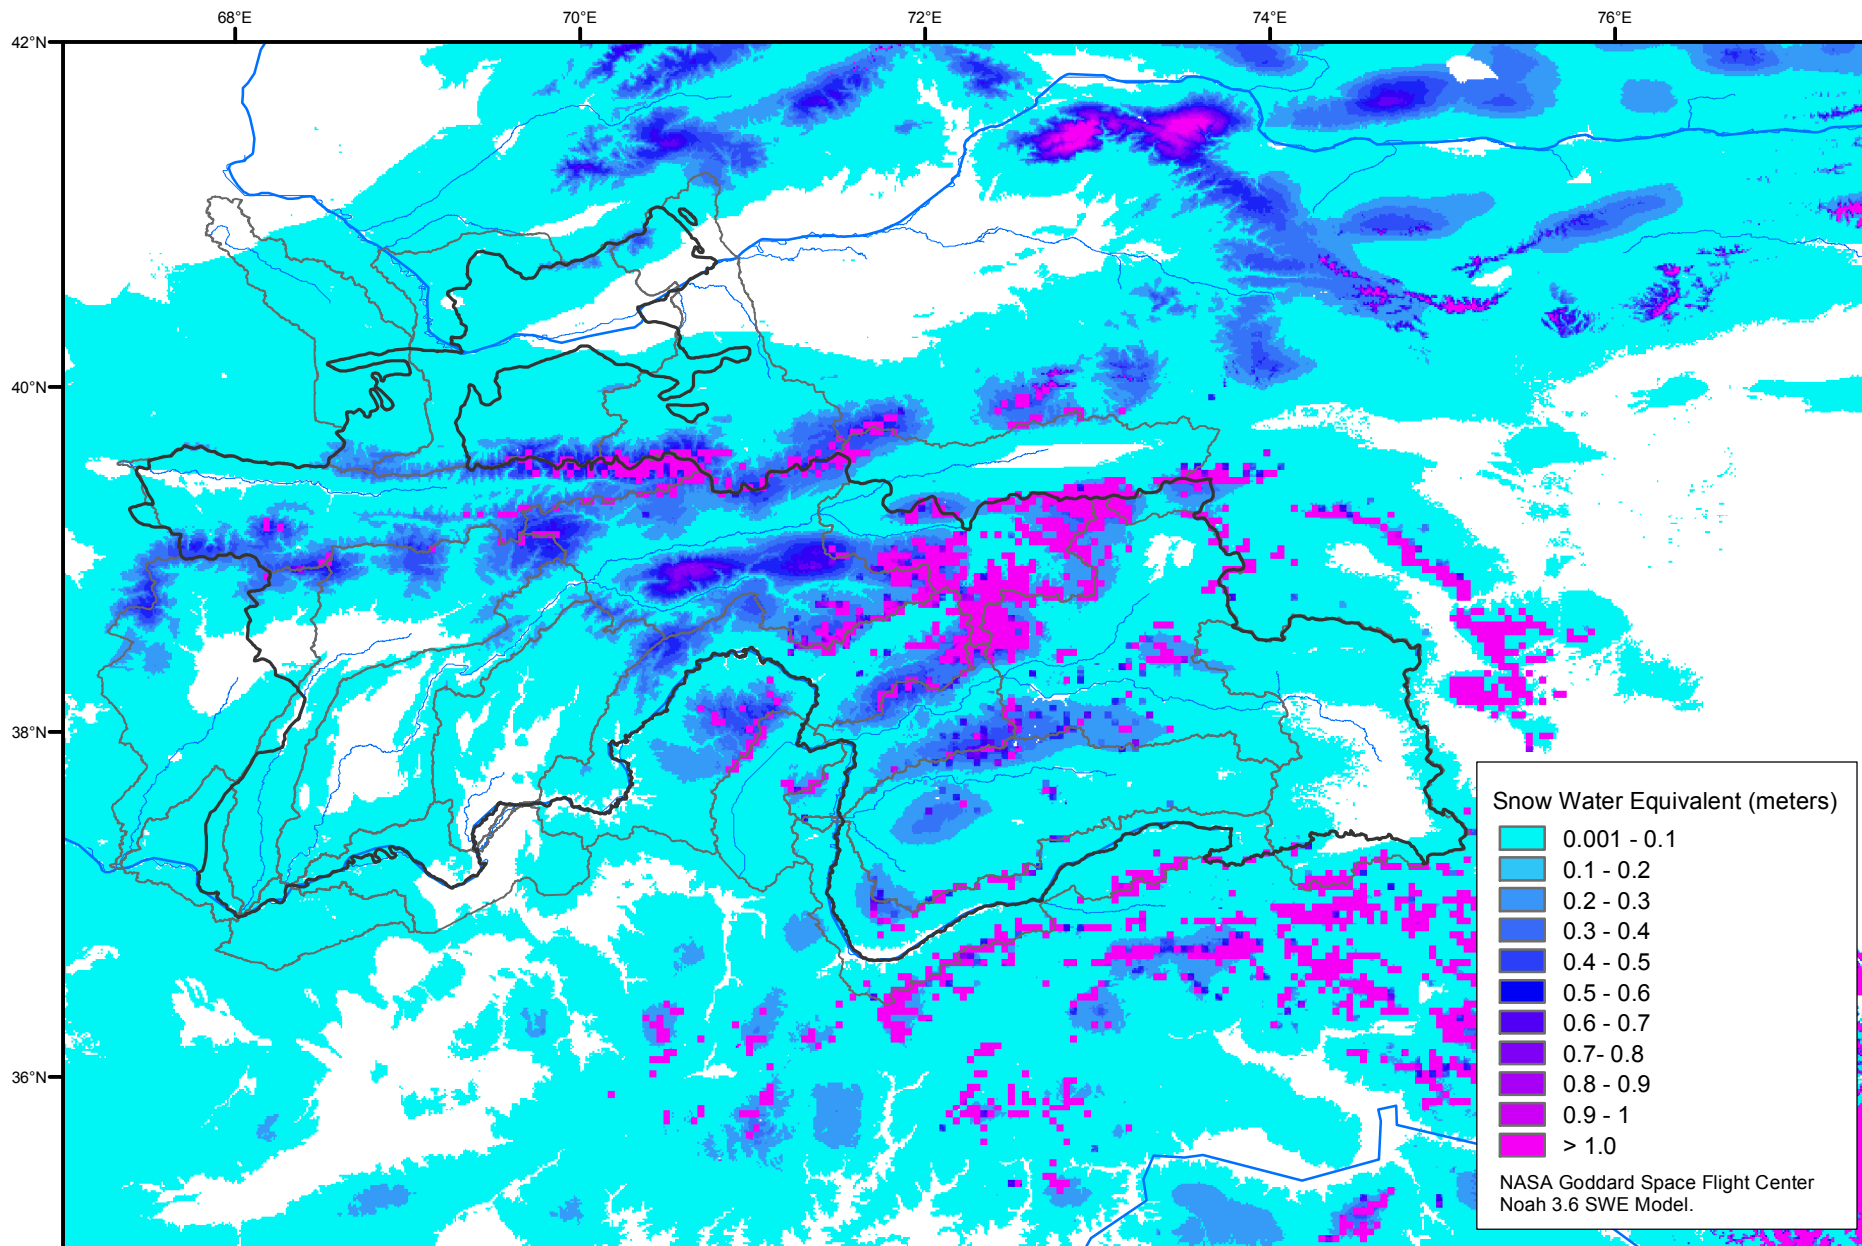

# Snow Water Equivalent by Basin

December 11, 2016

Map created by USGS/EROS