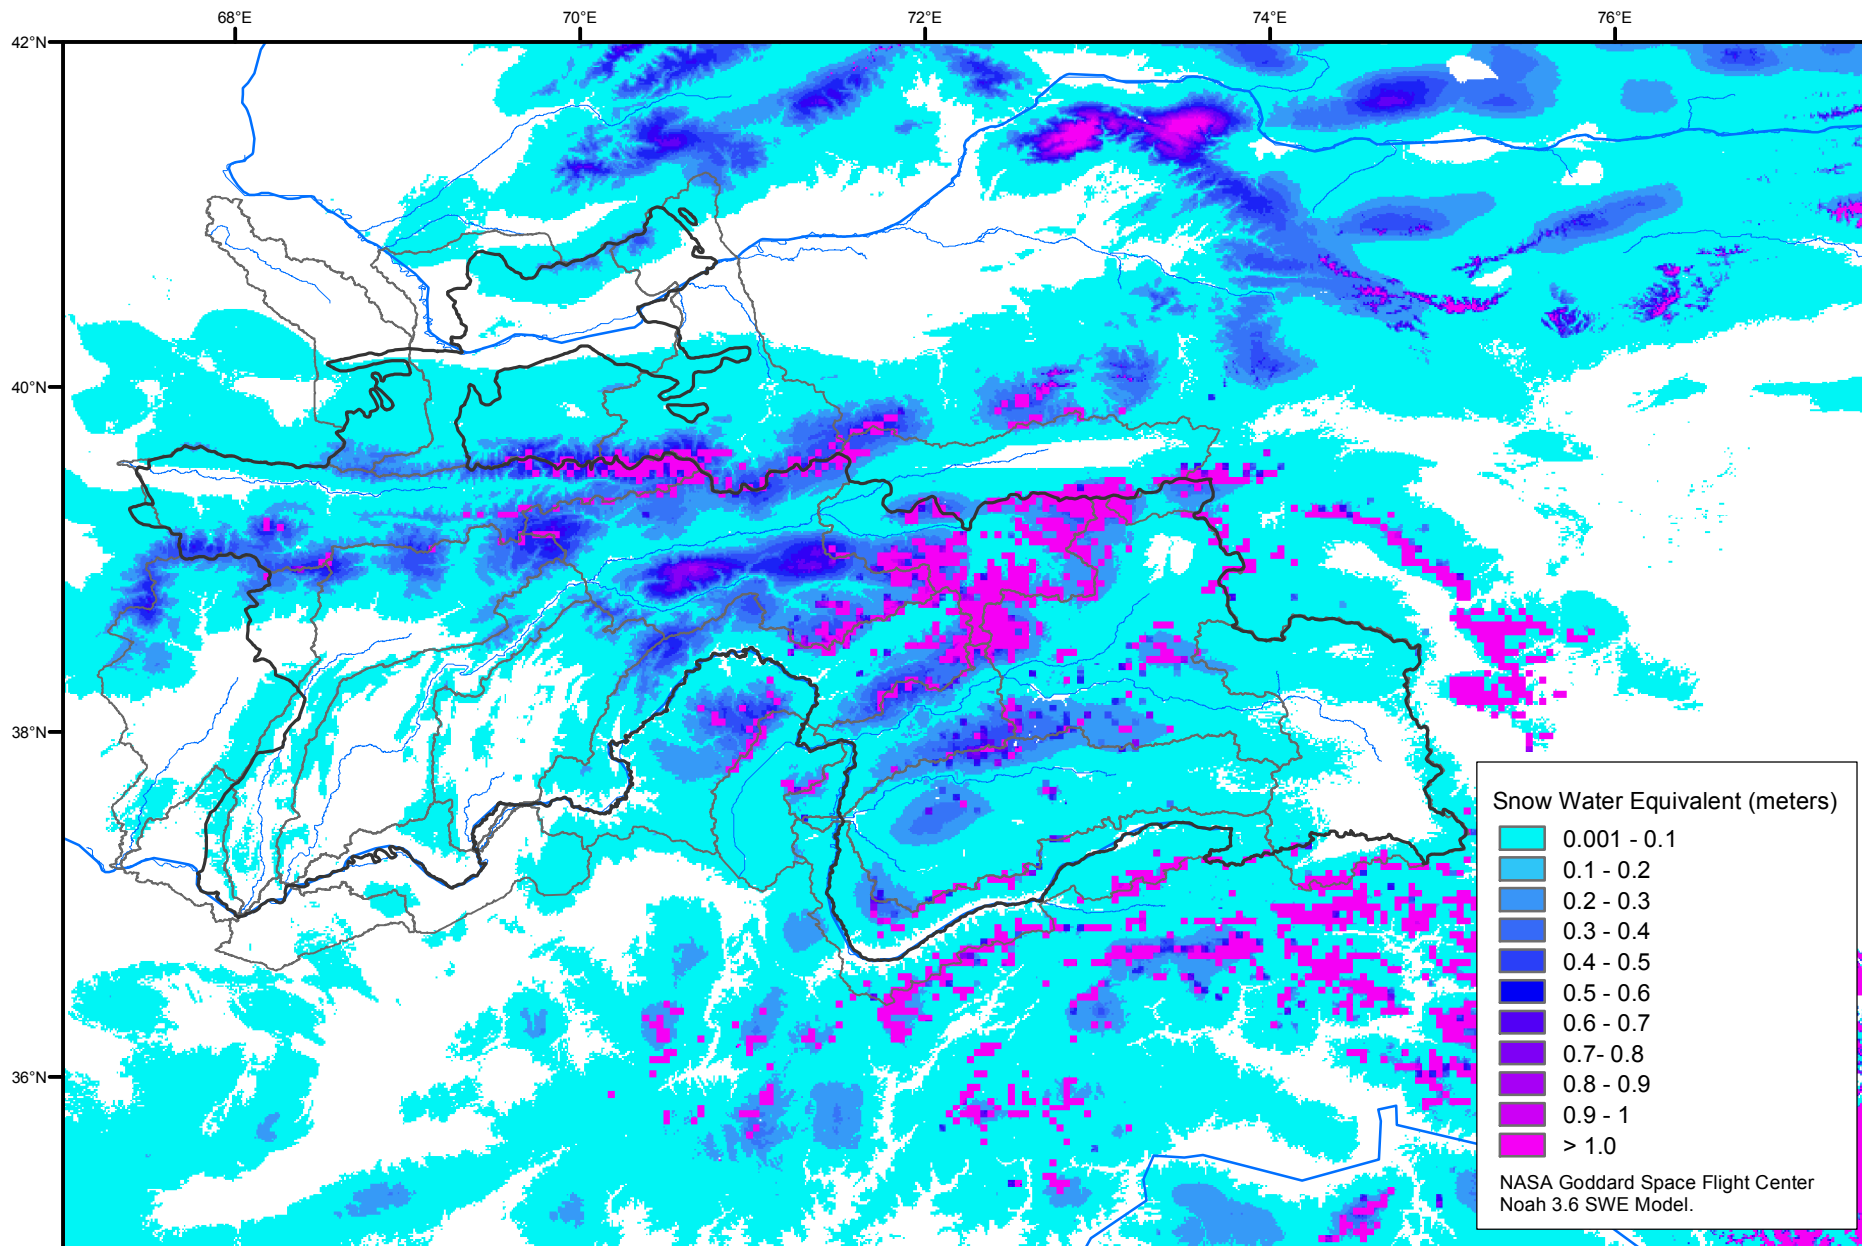

Snow Water Equivalent by Basin

December 16, 2016

Map created by USGS/EROS