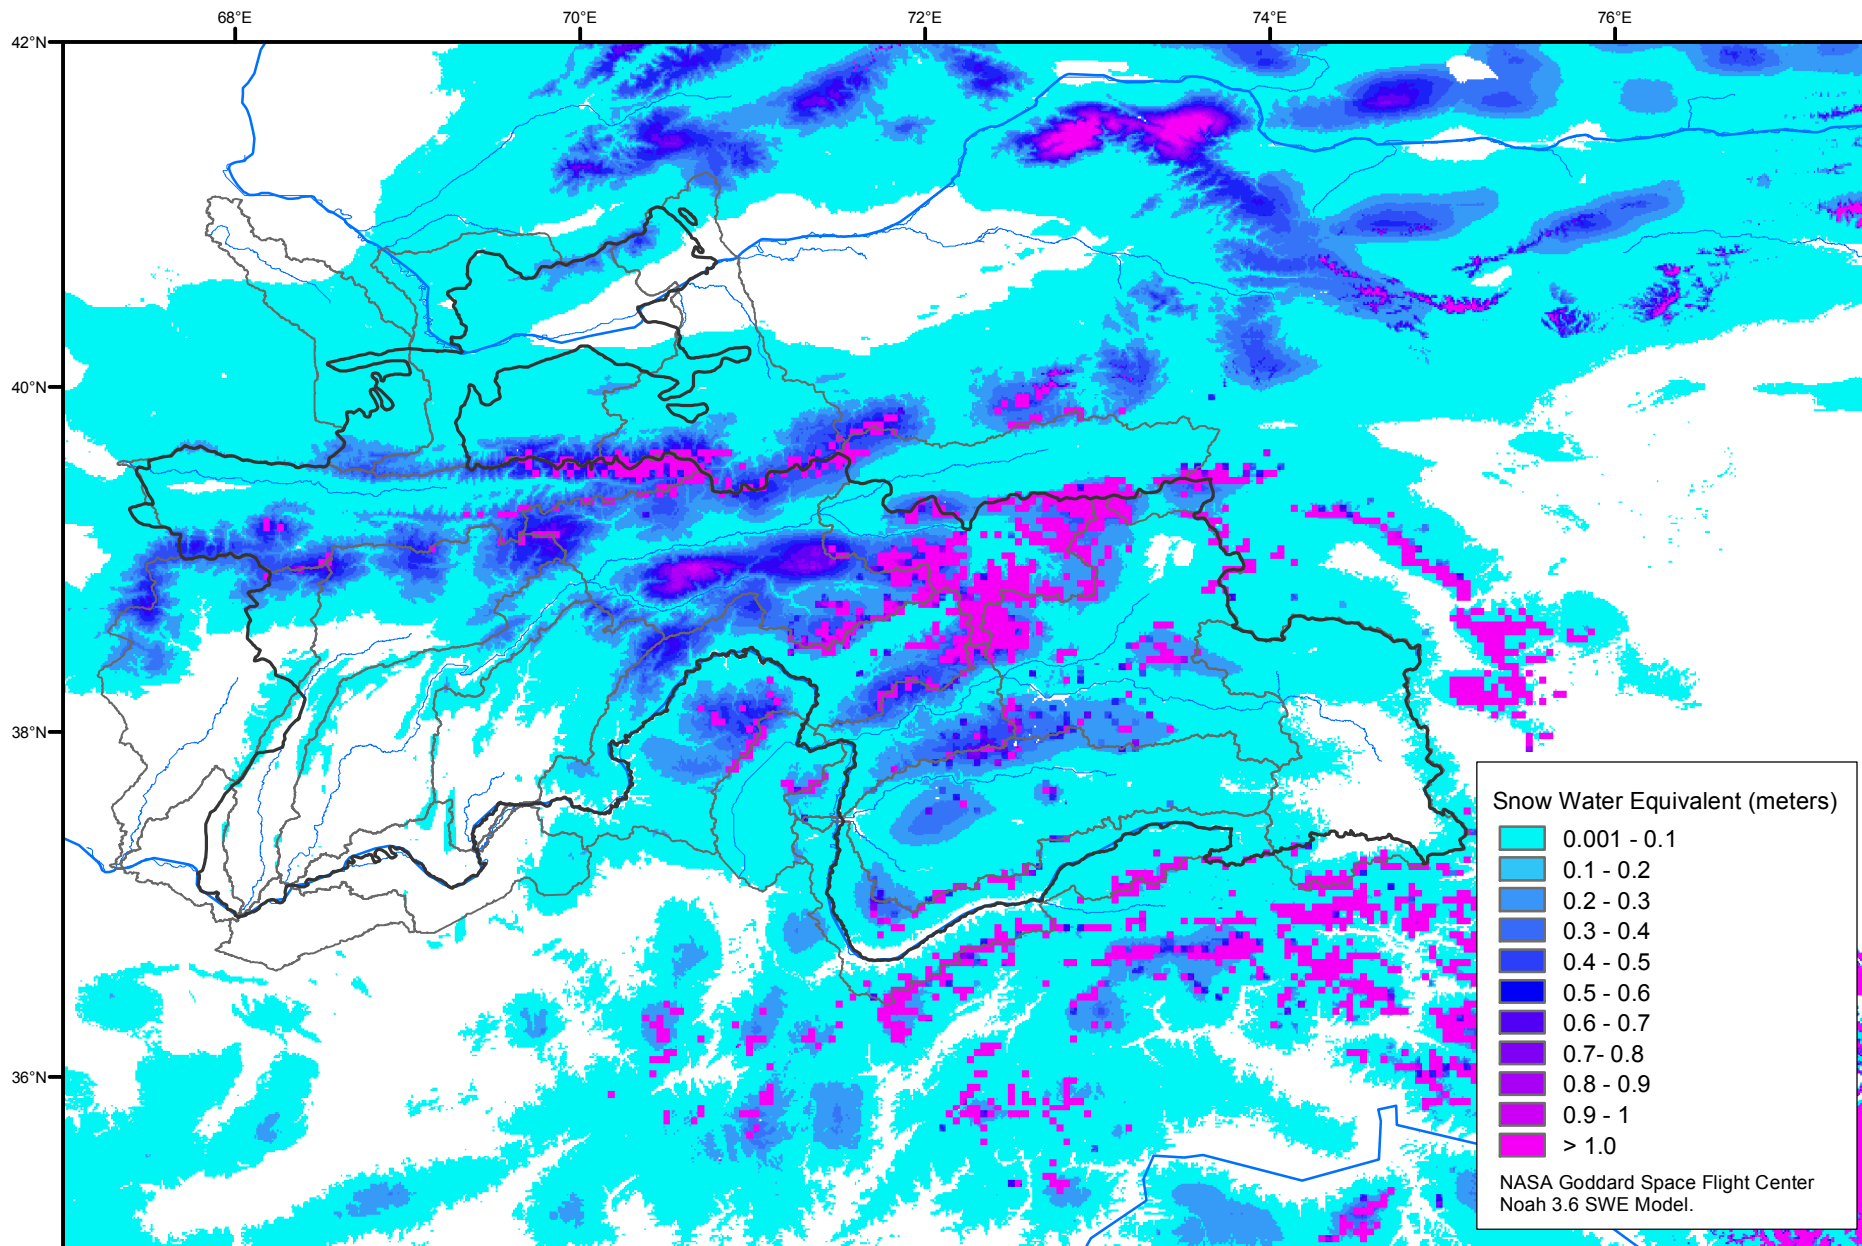

Snow Water Equivalent by Basin

December 20, 2016

Map created by USGS/EROS