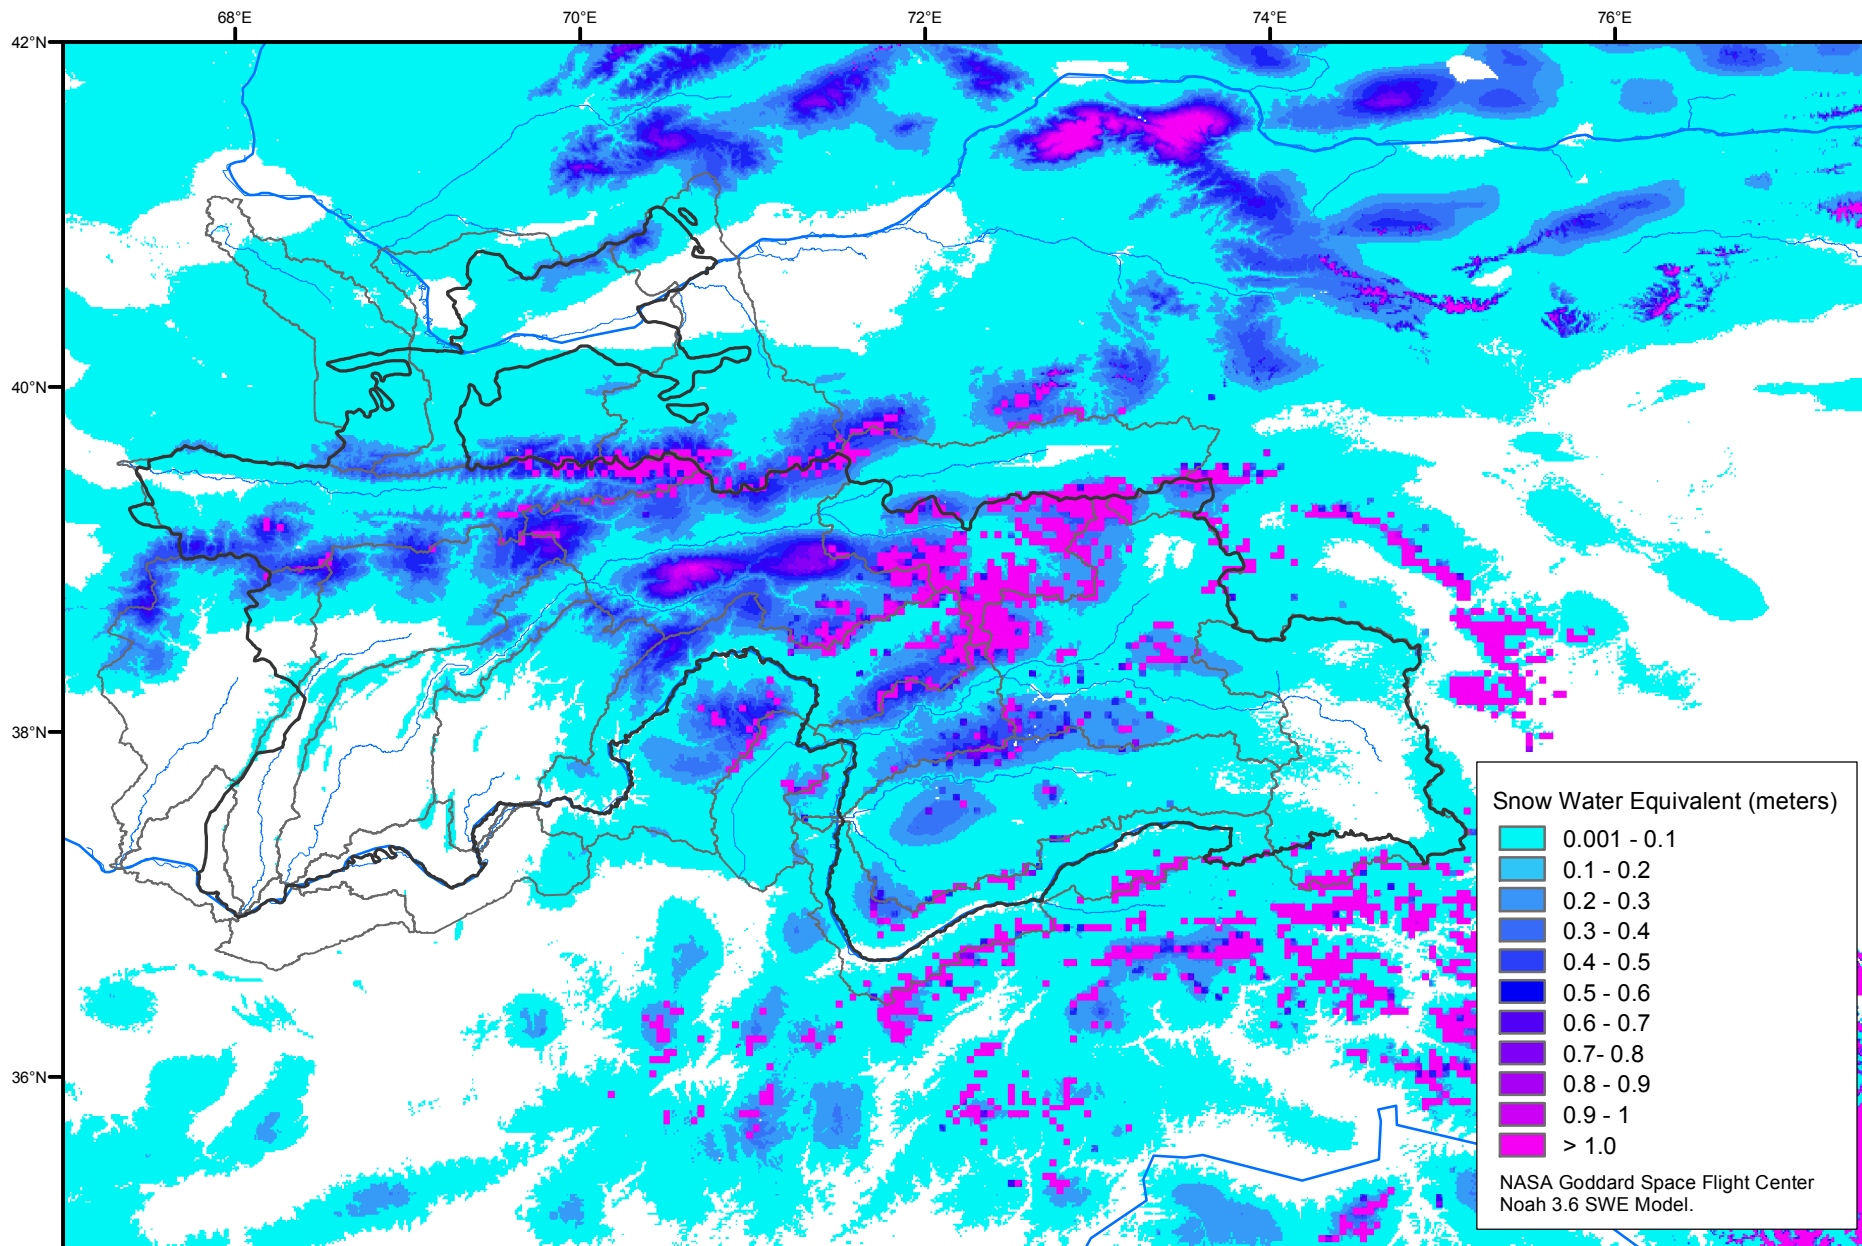

# Snow Water Equivalent by Basin

December 24, 2016

Map created by USGS/EROS