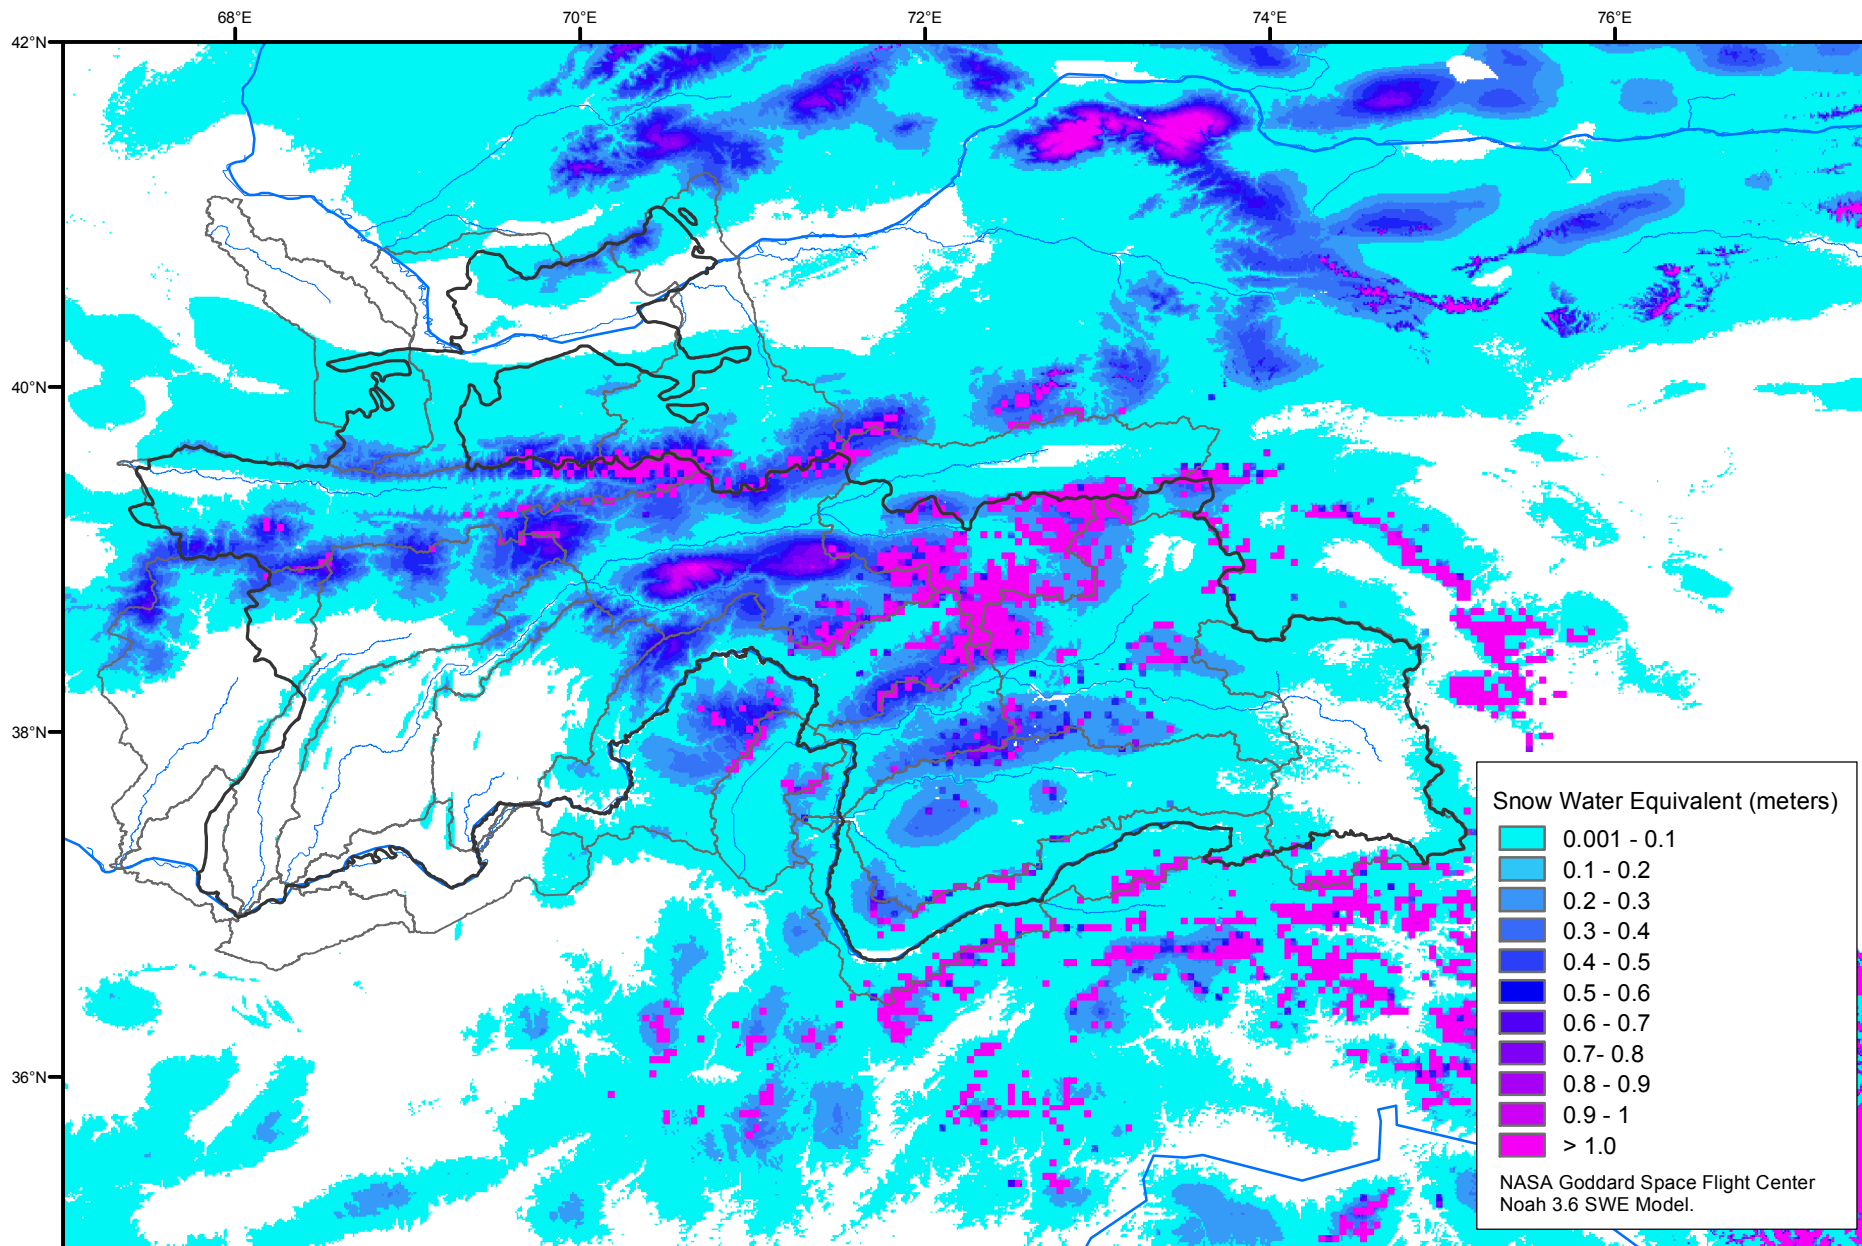

# Snow Water Equivalent by Basin

December 27, 2016

Map created by USGS/EROS