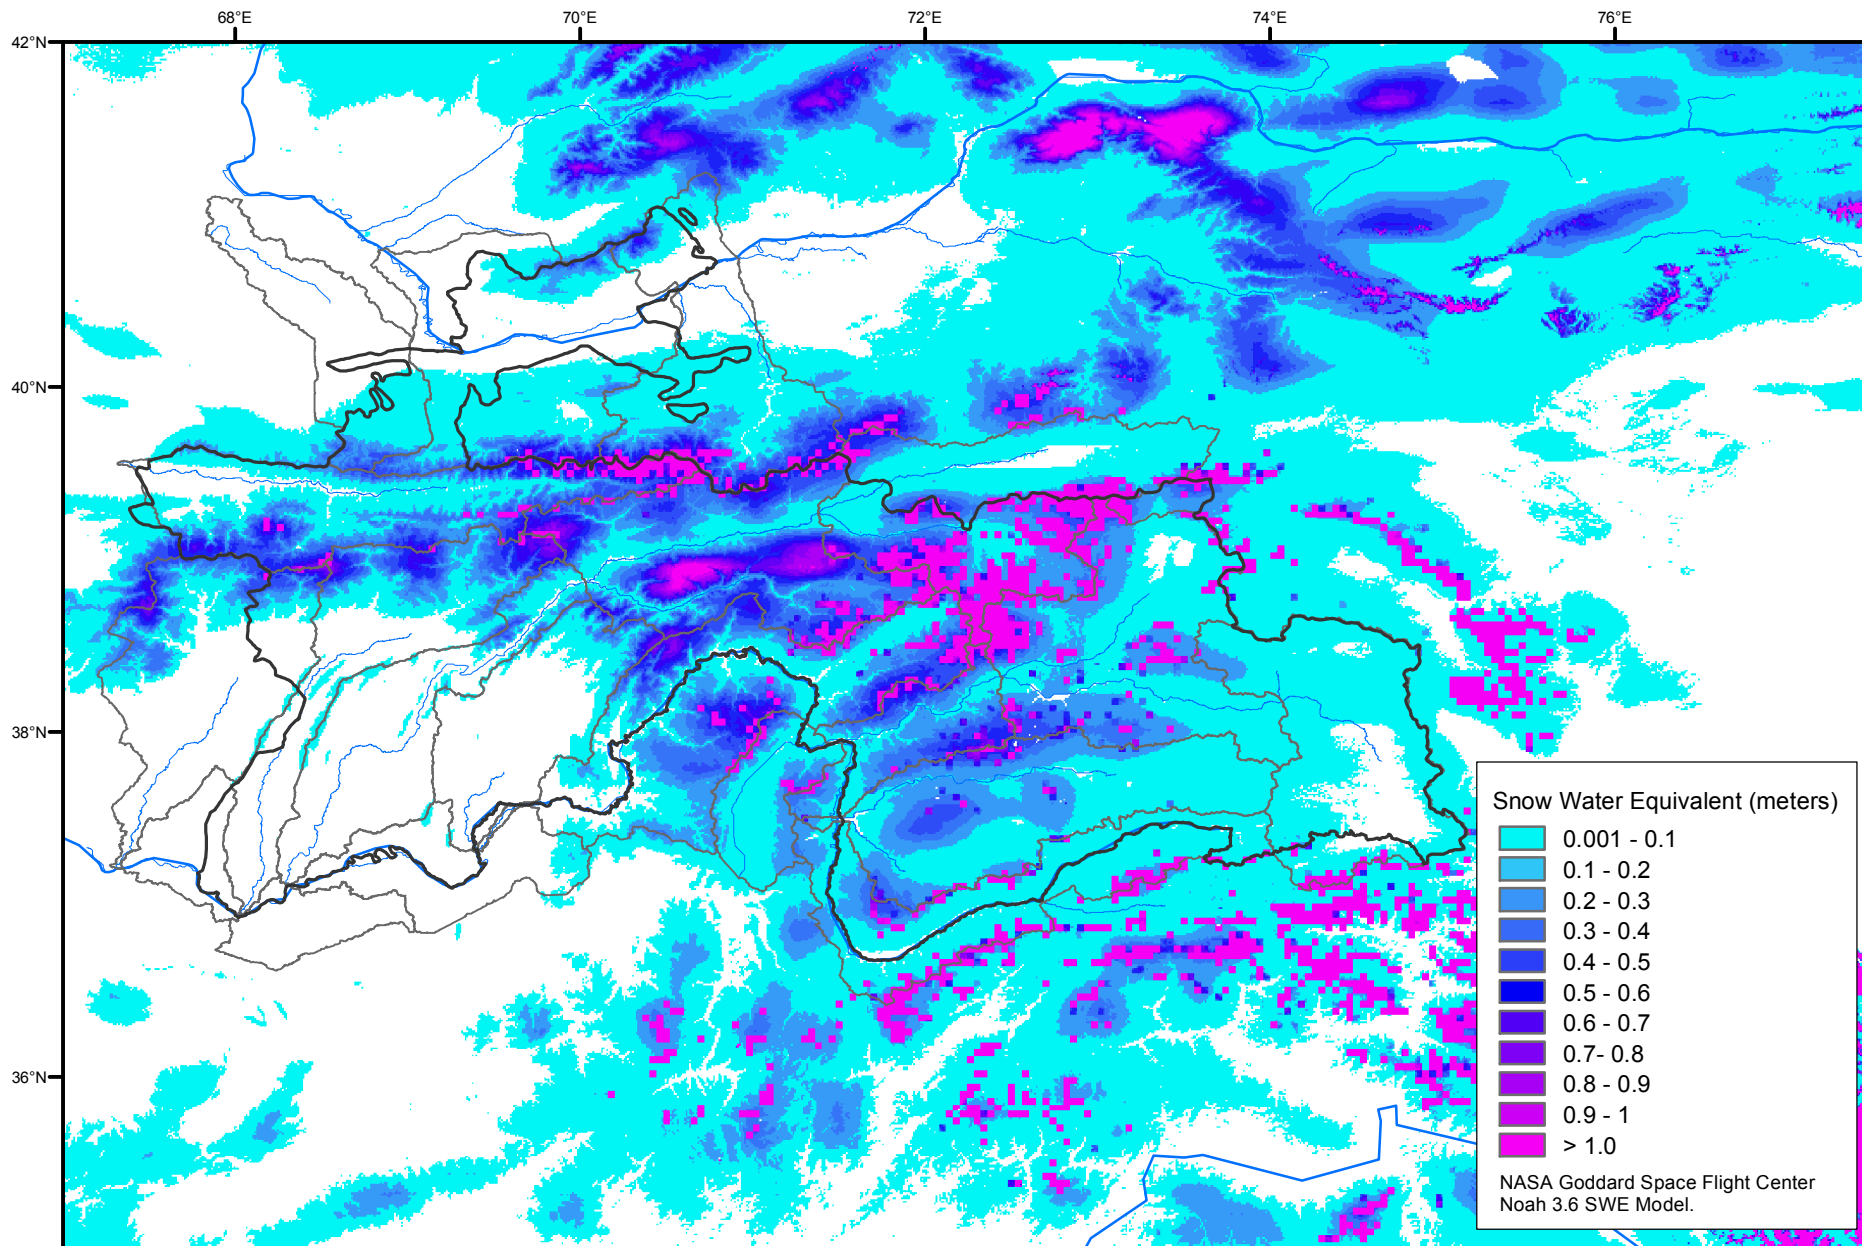

# Snow Water Equivalent by Basin

January 01, 2017

Map created by USGS/EROS